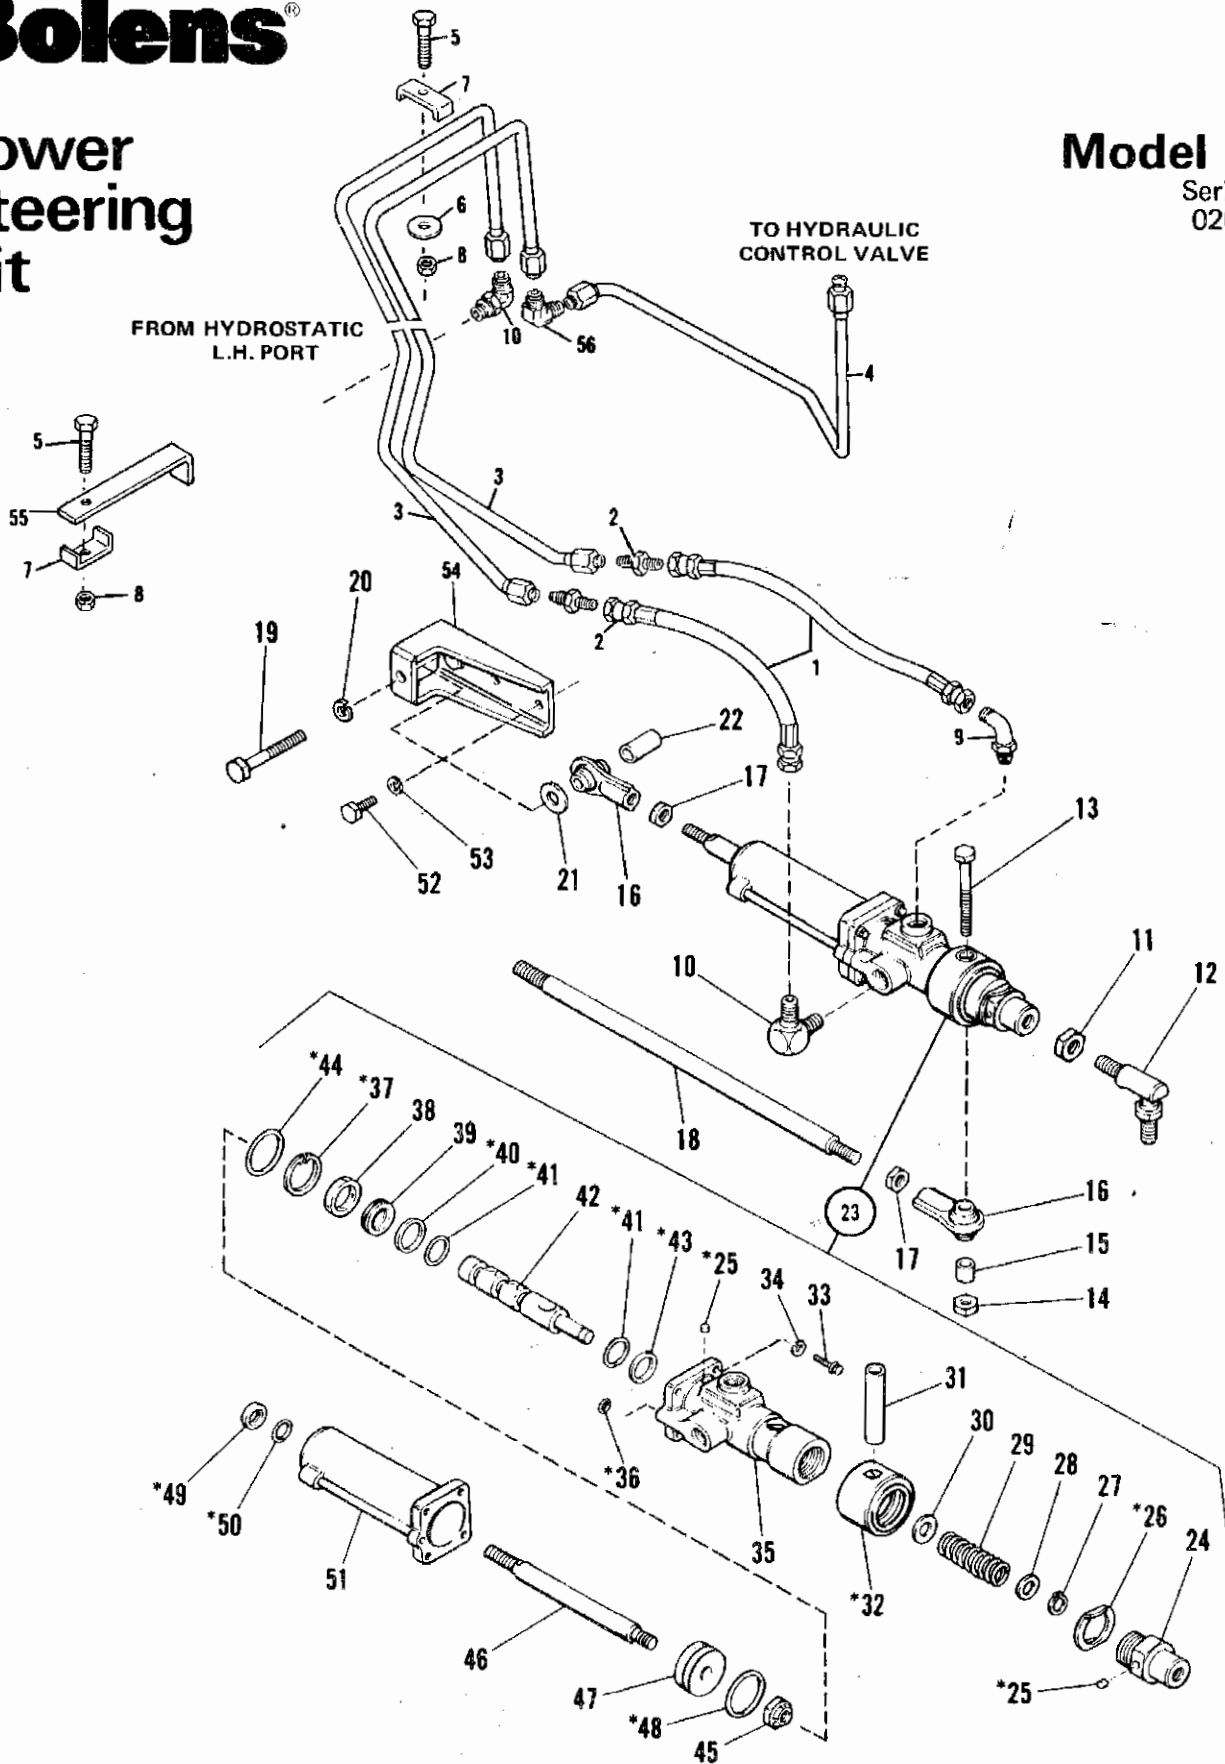

Bolens[®]

Power Steering Kit

Model 18112

Serial Number
0200101 thru
0299999

*Included in 1726666 Repair Kit

POWER STEERING KIT

MODEL 18112

REF. NO.	PART NO.	DESCRIPTION	NO. REQ'D.	REF. NO.	PART NO.	DESCRIPTION	NO. REQ'D.
1	1719179	Hose Assembly	2	30	1725691	• Washer	1
2	1725761	Connector	2	31	1725675	• Sleeve	1
3	1739369	Tube Assembly	2	* 32	1725674	• Rubber Seal	1
4	1739370	Tube Assembly	1	33	1725698	• Capscrew, 12 pt. 5/16-18 x 7/8	4
† 5	1100045	Capscrew, 5/16-18 x 1"	2	34	1725689	• Lockwasher, 5/16	4
6	1186047	Flat Washer, 5/16	1	35	1725673	• Valve Body	1
7	1722667	Tubing Clamp.	2	* 36	1725683	• O-Ring	1
† 8	1732499	Hex Lock Nut, 5/16-18.	2	* 37	1725694	• Retaining Ring	1
9	1185902	Elbow, 45°	1	38	1725676	• Spacer	1
10	1185737	Elbow, 90°	2	39	1725677	• Plug.	1
11	1186249	Jam Nut, 5/8 x 18.	1	* 40	1725686	• O-Ring	1
12	1726441	Ball Joint	1	* 41	1725687	• O-Ring	2
† 13	1100024	Capscrew, 3/8-24 x 3-1/2	1	42	1725678	• Spool.	1
† 14	1186245	Hex Nut, 3/8-24	1	* 43	1726665	• Back-up Washer	1
15	1725751	Bushing	1	* 44	1725688	• O-Ring	1
16	1725754	Rod End	2	45	1725698	• Locknut, 1/2-20	1
† 17	1186247	Jam Nut, 1/2-20	2	46	1725680	• Piston Rod	1
18	1725753	Drag Link	1	47	1725679	• Piston	1
† 19	1100057	Capscrew, 1/2-13 x 3	1	* 48	1725685	• O-Ring	1
† 20	1100245	Lockwasher, 1/2	1	* 49	1725699	• Seal.	1
† 21	1100257	Washer, 1/2 Flat	1	* 50	1725684	• O-Ring	1
22	1725755	Spacer	1	51	1725681	• Barrel Assembly.	1
23	1725750	Valve & Cylinder Assembly	1	† 52	1103212	Capscrew, 3/8-16 x 5/8.	2
24	1725682	• Cap & Breather Assembly	1	† 53	1100243	Lockwasher, 3/8	2
* 25	1725693	• Filter.	2	54	1725758	Bracket	1
* 26	1725692	• Washer	1	55	1739373	Tube Support Bracket	1
27	1725695	• Retaining Ring	1	56	1740018	90° Elbow	1
28	1725690	• Washer	1				
29	1725672	• Spring	1				

*Included in 1726666 Repair Kit

†Common Hardware - Purchase Locally
(Grade 5 Where Applicable)