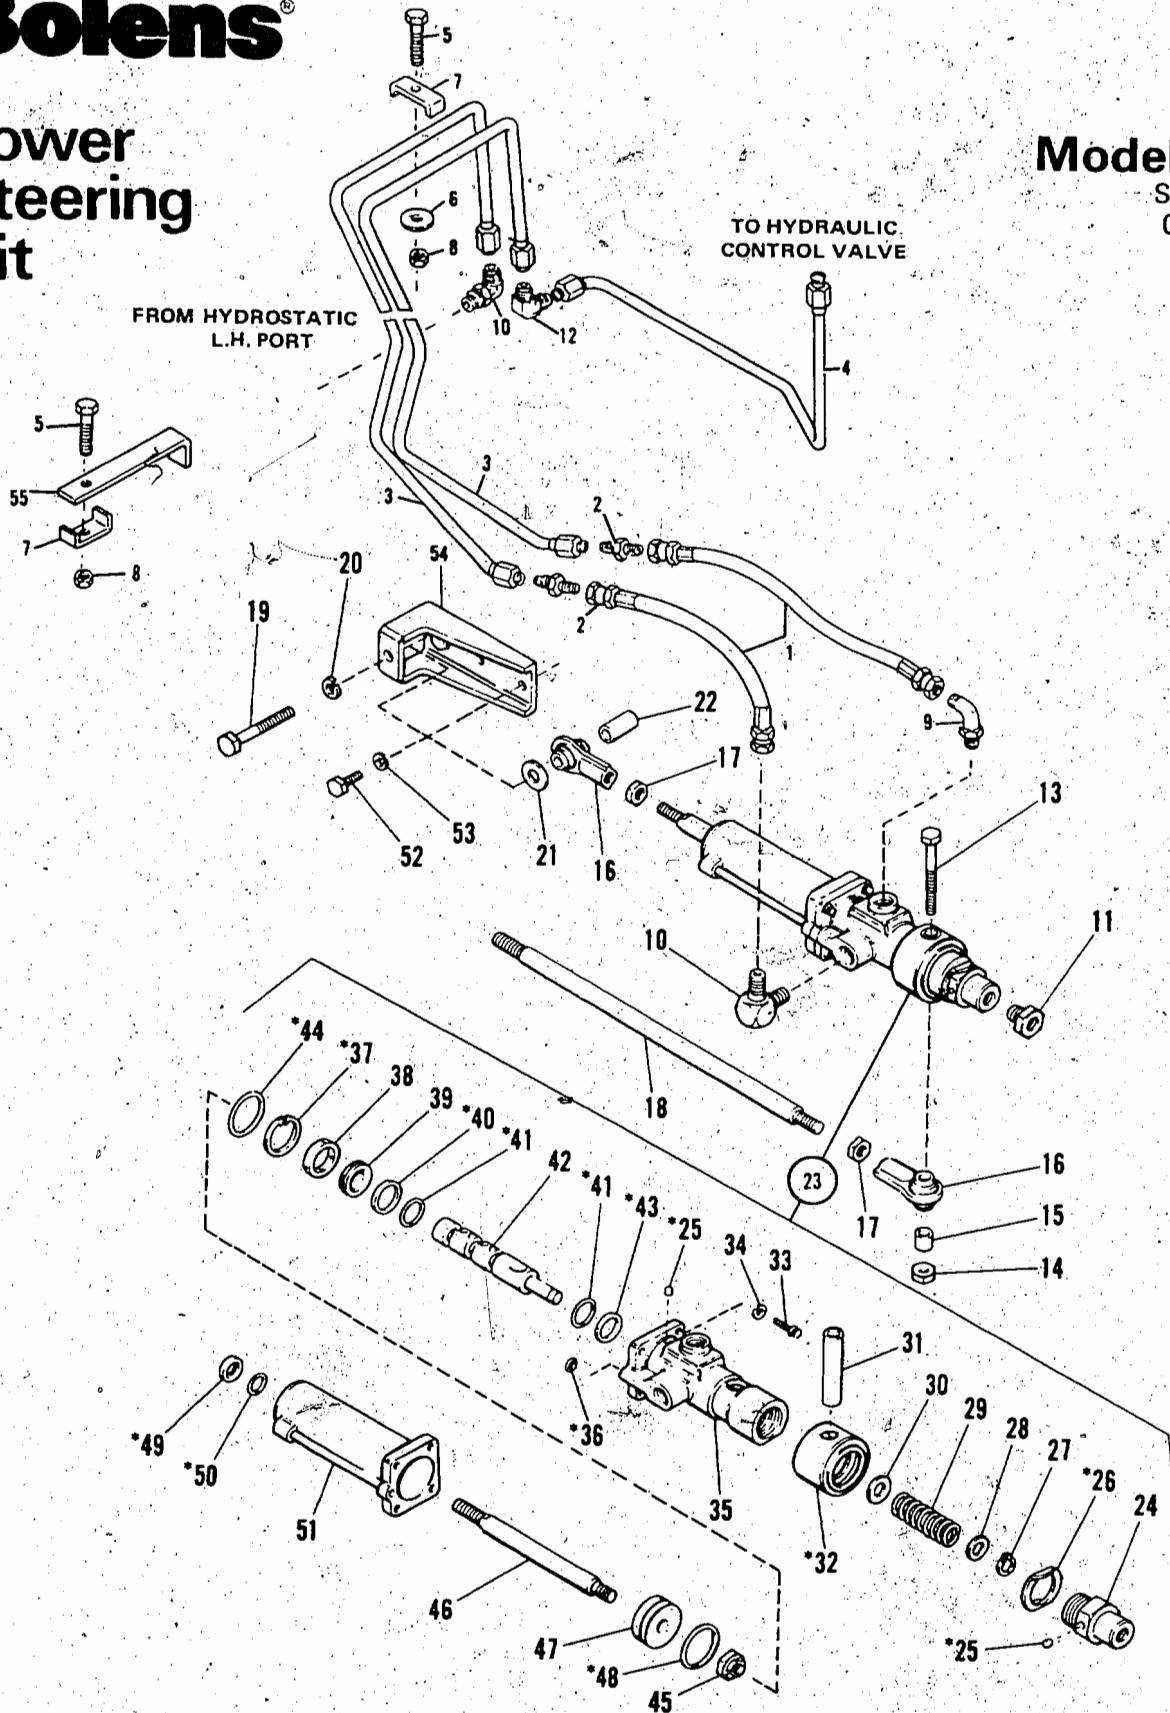

Bolens®

Power Steering Kit

Model 18114

Serial Number
0100101 thru
0199999

*Included in 1726666 Repair Kit

D-5

POWER STEERING KIT

REF. NO.	PART NO.	DESCRIPTION	NO. REQ'D.	REF. NO.	PART NO.	DESCRIPTION	NO. REQ'D.
1	1719179	Hose Assembly	2	30	1725691	• Washer	1
2	1725761	Connector	2	31	1725675	• Sleeve	1
3	1739369	Tube Assembly	2	32	1725674	• Rubber Seal	1
4	1739370	Tube Assembly	1	33	1725698	• Capscrew, 12 pt. 5/16-18 x 7/8	4
† 5	1100045	Capscrew, 5/16-18 x 1"	2	34	1725689	• Lockwasher, 5/16	4
6	1186047	Flat Washer, 5/16	1	35	1725673	• Valve Body	1
7	1722667	Tubing Clamp	2	36	1725683	• O-Ring	1
† 8	1732499	Hex Lock Nut, 5/16-18	2	37	1725694	• Retaining Ring	1
9	1185902	Elbow, 45°	1	38	1725676	• Spacer	1
10	1185737	Elbow, 90°	2	39	1725677	• Plug	1
11	1742157	Adapter	1	40	1725686	• O-Ring	1
12	1740018	90° Elbow	1	41	1725687	• O-Ring	2
† 13	1100024	Capscrew, 3/8-24 x 3-1/2	1	42	1725678	• Spool	1
† 14	1186245	Hex Nut, 3/8-24	1	43	1726665	• Back-up Washer	1
15	1725751	Bushing	1	44	1725688	• O-Ring	1
16	1725754	Rod End	2	45	1725698	• Locknut, 1/2-20	1
† 17	1186247	Jam Nut, 1/2-20	2	46	1725680	• Piston Rod	1
18	1742156	Drag Link	1	47	1725679	• Piston	1
† 19	1100057	Capscrew, 1/2-13 x 3	1	48	1725685	• O-Ring	1
† 20	1100245	Lockwasher, 1/2	1	49	1725699	• Seal	1
† 21	1100257	Washer, 1/2 Flat	1	50	1725684	• O-Ring	1
22	1725755	Spacer	1	51	1725681	• Barrel Assembly	1
23	1725750	Valve & Cylinder Assembly	1	† 52	1103212	Capscrew, 3/8-16 x 5/8	2
24	1725682	• Cap & Breather Assembly	1	† 53	1100243	Lockwasher, 3/8	2
* 25	1725693	• Filter	2	54	1725758	Bracket	1
* 26	1725692	• Washer	1	55	1739373	Tube Support Bracket	1
27	1725695	• Retaining Ring	1				
28	1725690	• Washer	1				
29	1725672	• Spring	1				

* Included in 1726666 Repair Kit

† Common Hardware - Purchase Locally
(Grade 5 Where Applicable)