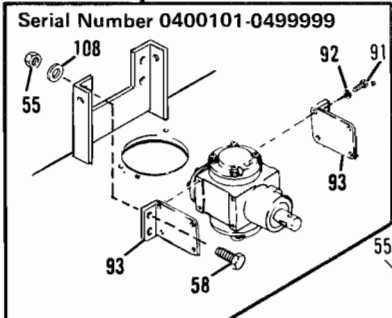


Bolens[®]

**Mower Attachment
54 Inch**

Model 18110

Serial Numbers 0100101
thru 0499999

Parts List

BOLENS 54 INCH MOWER ATTACHMENT

SEE FIGURE 2, PAGE 4 FOR BREAKDOWN

Figure 1. COMPLETE ASSEMBLY