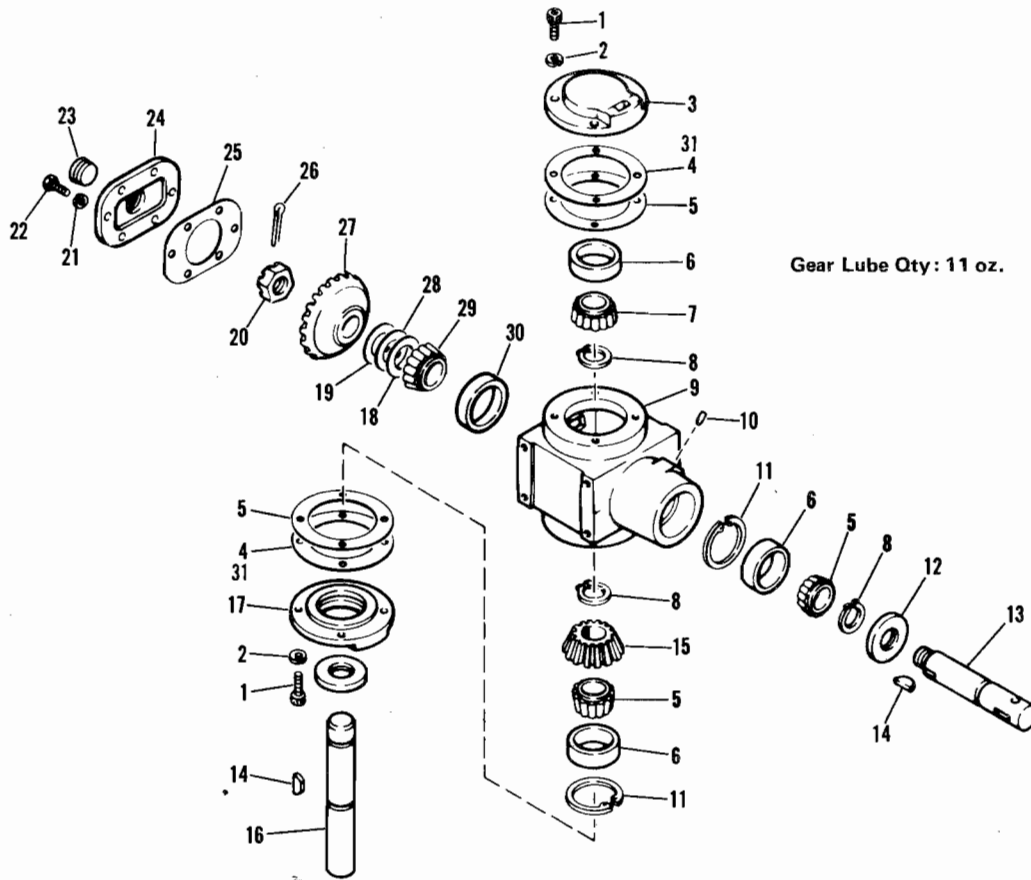


Bolens[®]

**Mower Attachment
54 Inch**

Model 18110

Serial Numbers 0100101
thru 0499999

Parts List

BOLENS 54 INCH MOWER ATTACHMENT

SEE FIGURE 2, PAGE 4 FOR BREAKDOWN

Figure 1. COMPLETE ASSEMBLY

REF. NO.	PART NO.	DESCRIPTION	NO. REQ'D.
1	•	Capscrew, 5/16-18 x 3/4 . . .	8
2	•	Lockwasher, 5/16	8
3	1718620	Bearing Retainer	1
4	1719501	Gasket.	2
5	1717456	Gasket.	10
6	1185660	Bearing Cup	3
7	1185661	Bearing Cone	3
8	1185689	Retaining Ring	3
9	1717446	Gear Case (Incl. Ref. Nos. 18, 19, 28, 29 & 30)	1
10	182682	Breather	1
11	1118735	Retaining Ring	2
12	1185687	Oil Seal	2
13	1718622	Input Shaft	1
14	1709611	Woodruff Key, 1/4 x 7/8 . .	2
15	1717457	Bevel Pinion, 18T	1
16	1718621	Shaft, Output	1