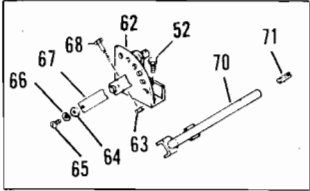

Figure 1. COMPLETE ASSEMBLY