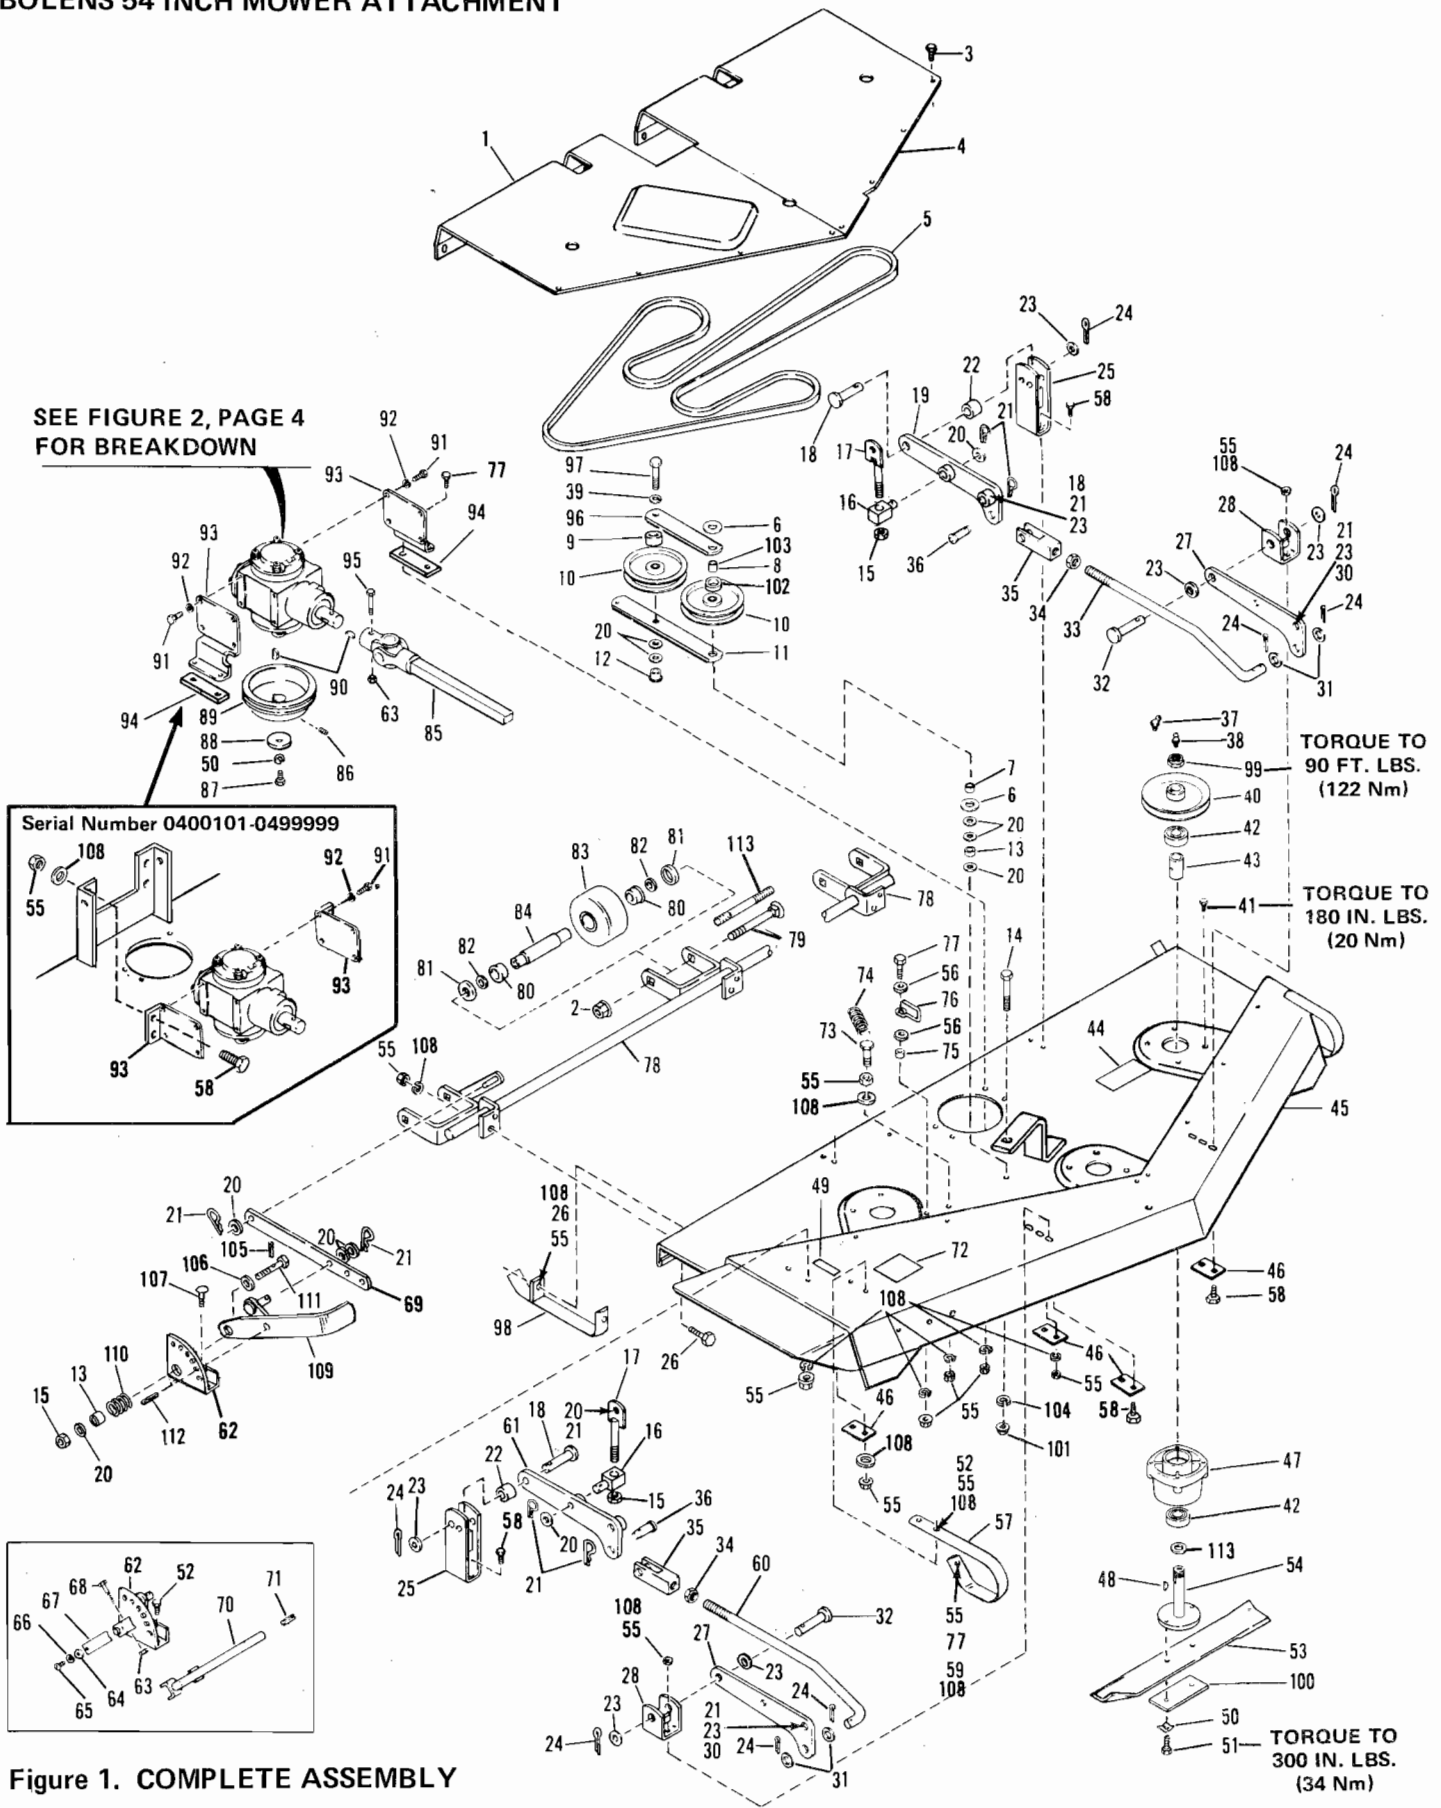


Bolens[®]

**Mower Attachment
54 Inch**

Model 18110

Serial Numbers 0100101
thru 0499999

Parts List

BOLENS 54 INCH MOWER ATTACHMENT

SEE FIGURE 2, PAGE 4 FOR BREAKDOWN

Figure 1. COMPLETE ASSEMBLY

REF. NO.	PART NO.	DESCRIPTION	NO. REQ'D.
1	•	Capscrew, 5/16-18 x 3/4 . . .	8
2	•	Lockwasher, 5/16	8
3	1718620	Bearing Retainer	1
4	1719501	Gasket.	2
5	1717456	Gasket.	10
6	1185660	Bearing Cup	3
7	1185661	Bearing Cone	3
8	1185689	Retaining Ring	3
9	1717446	Gear Case (Incl. Ref. Nos. 18, 19, 28, 29 & 30)	1
10	182682	Breather	1
11	1118735	Retaining Ring	2
12	1185687	Oil Seal	2
13	1718622	Input Shaft	1
14	1709611	Woodruff Key, 1/4 x 7/8 . .	2
15	1717457	Bevel Pinion, 18T	1
16	1718621	Shaft, Output	1