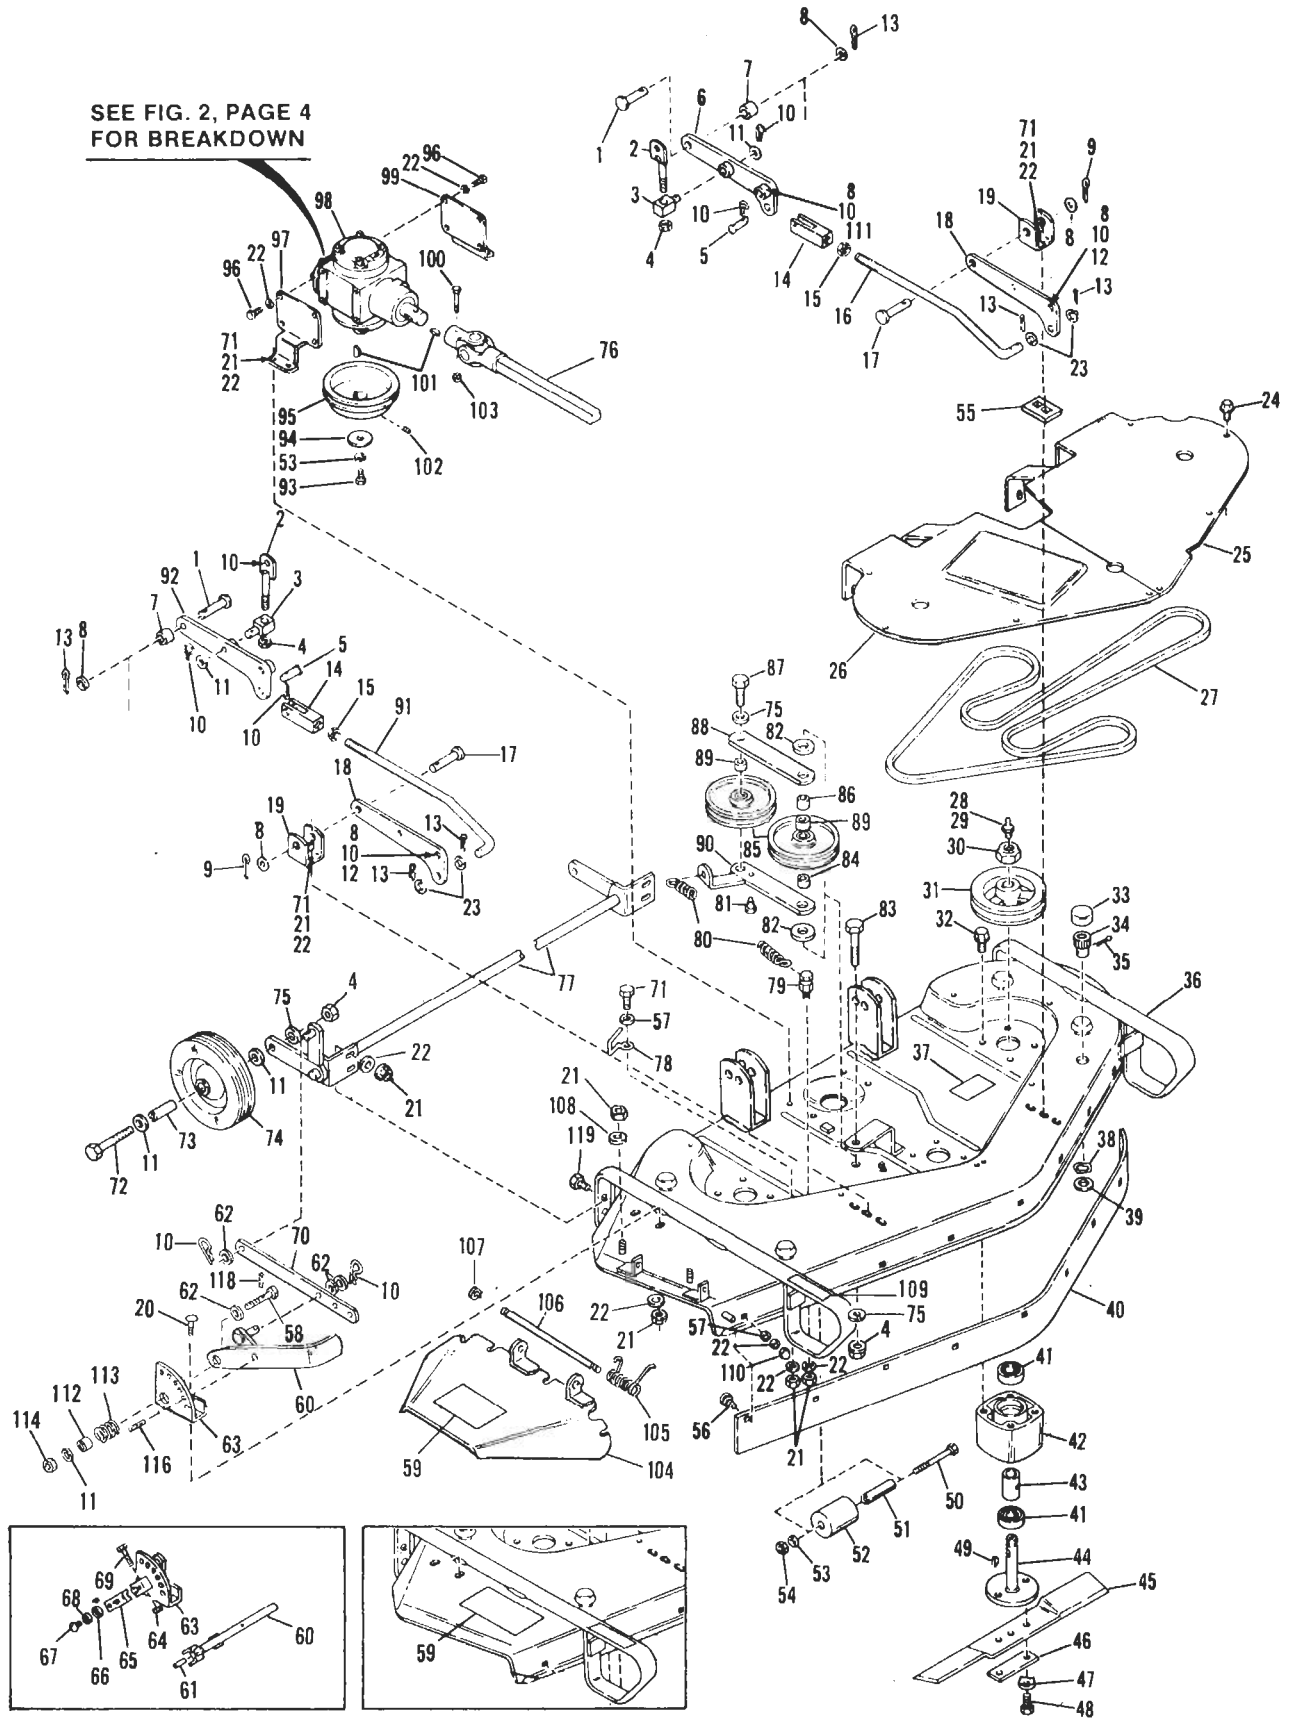

# BOLENS 48 INCH MOWER ATTACHMENT

Figure 1 COMPLETE ASSEMBLY