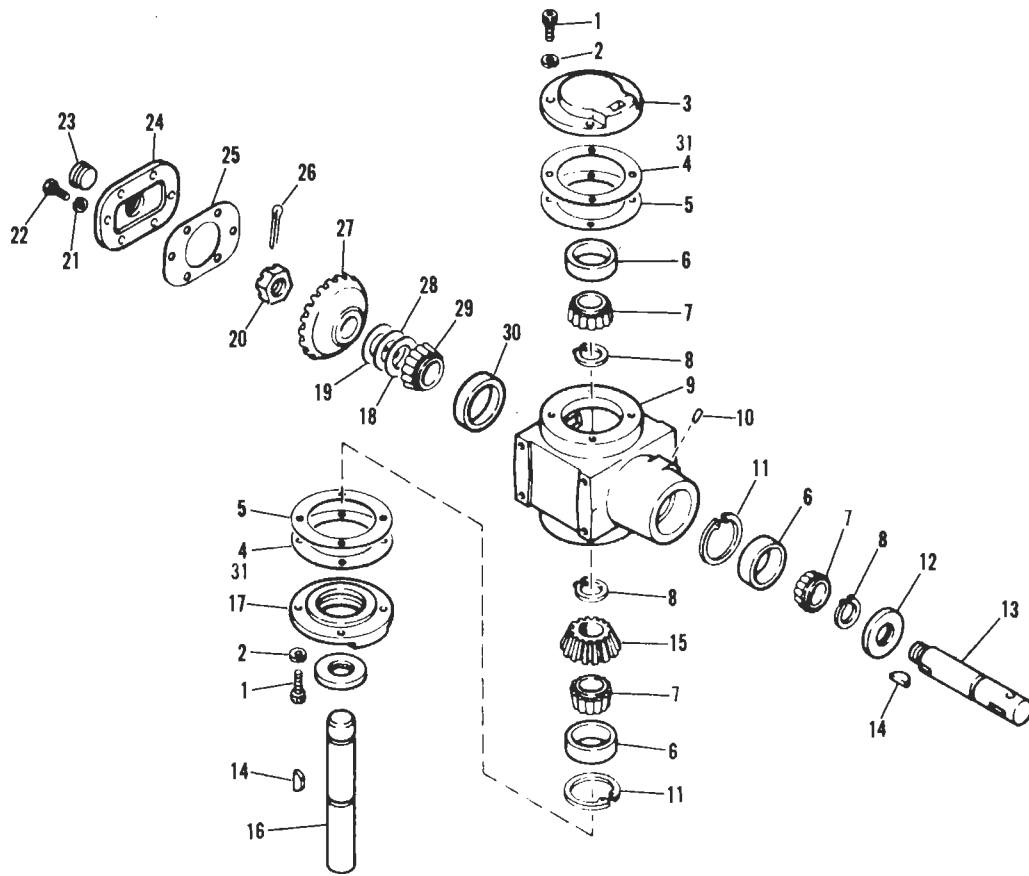

REF. NO.	PART NO.	DESCRIPTION	NO. REQ'D.	REF. NO.	PART NO.	DESCRIPTION	NO. REQ'D.
1	● 1110818	Capscrew, 5/16-18 x 3/4	8	18	1800750	Shim, 1-1/2 x .003	1
2	● 1100242	Lockwasher, 5/16	8	19	1800338	Shim, .015	1
3	1718620	Bearing Retainer	1	20	● 1185662	Slotted Nut, 7/8-14 UNF	1
4	1719501	Gasket	2	21	● 1100241	Lockwasher, 1/4	6
5	1717456	Gasket	10	22	● 1100805	Capscrew, 1/4-20 x UNC-3	6
6	1185660	Bearing Cup	3	23	● 1100937	Plug, 3/4-14 NPT	1
7	1185661	Bearing Cone	3	24	1717448	Cover	1
8	1185689	Retaining Ring	3	25	1717449	Gasket Cover	1
9	1717446	Gear Case (incl. Ref. Nos. 18, 19, 28, 29 & 30)	1	26	● 1100352	Cotter Pin, 1/8 x 1-1/2	1
10	182682	Breather	1	27	1717459	Gear, 29 T	1
11	1118735	Retaining Ring	2	28	1800751	Shim, 1-1/2 x .005	1
12	1185687	Oil Seal	2	29	1185688	Bearing Cone	1
13	1718622	Input Shaft	1	30	1185118	Bearing Cup	1
14	1709611	Woodruff Key, 1/4 x 7/8	2	31	1721346	Gasket .030	1
15	1717457	Bevel Pinion, 18 T	1		1719710	Gear Case Assy. (Incl. Ref. Nos. 1 thru 31)	1
16	1718621	Shaft, Output	1				
17	1717454	Bearing Retainer	1				

● Common Hardware — Purchase Locally
Grade 5 Where Applicable

Figure 2 GEAR CASE ASSEMBLY