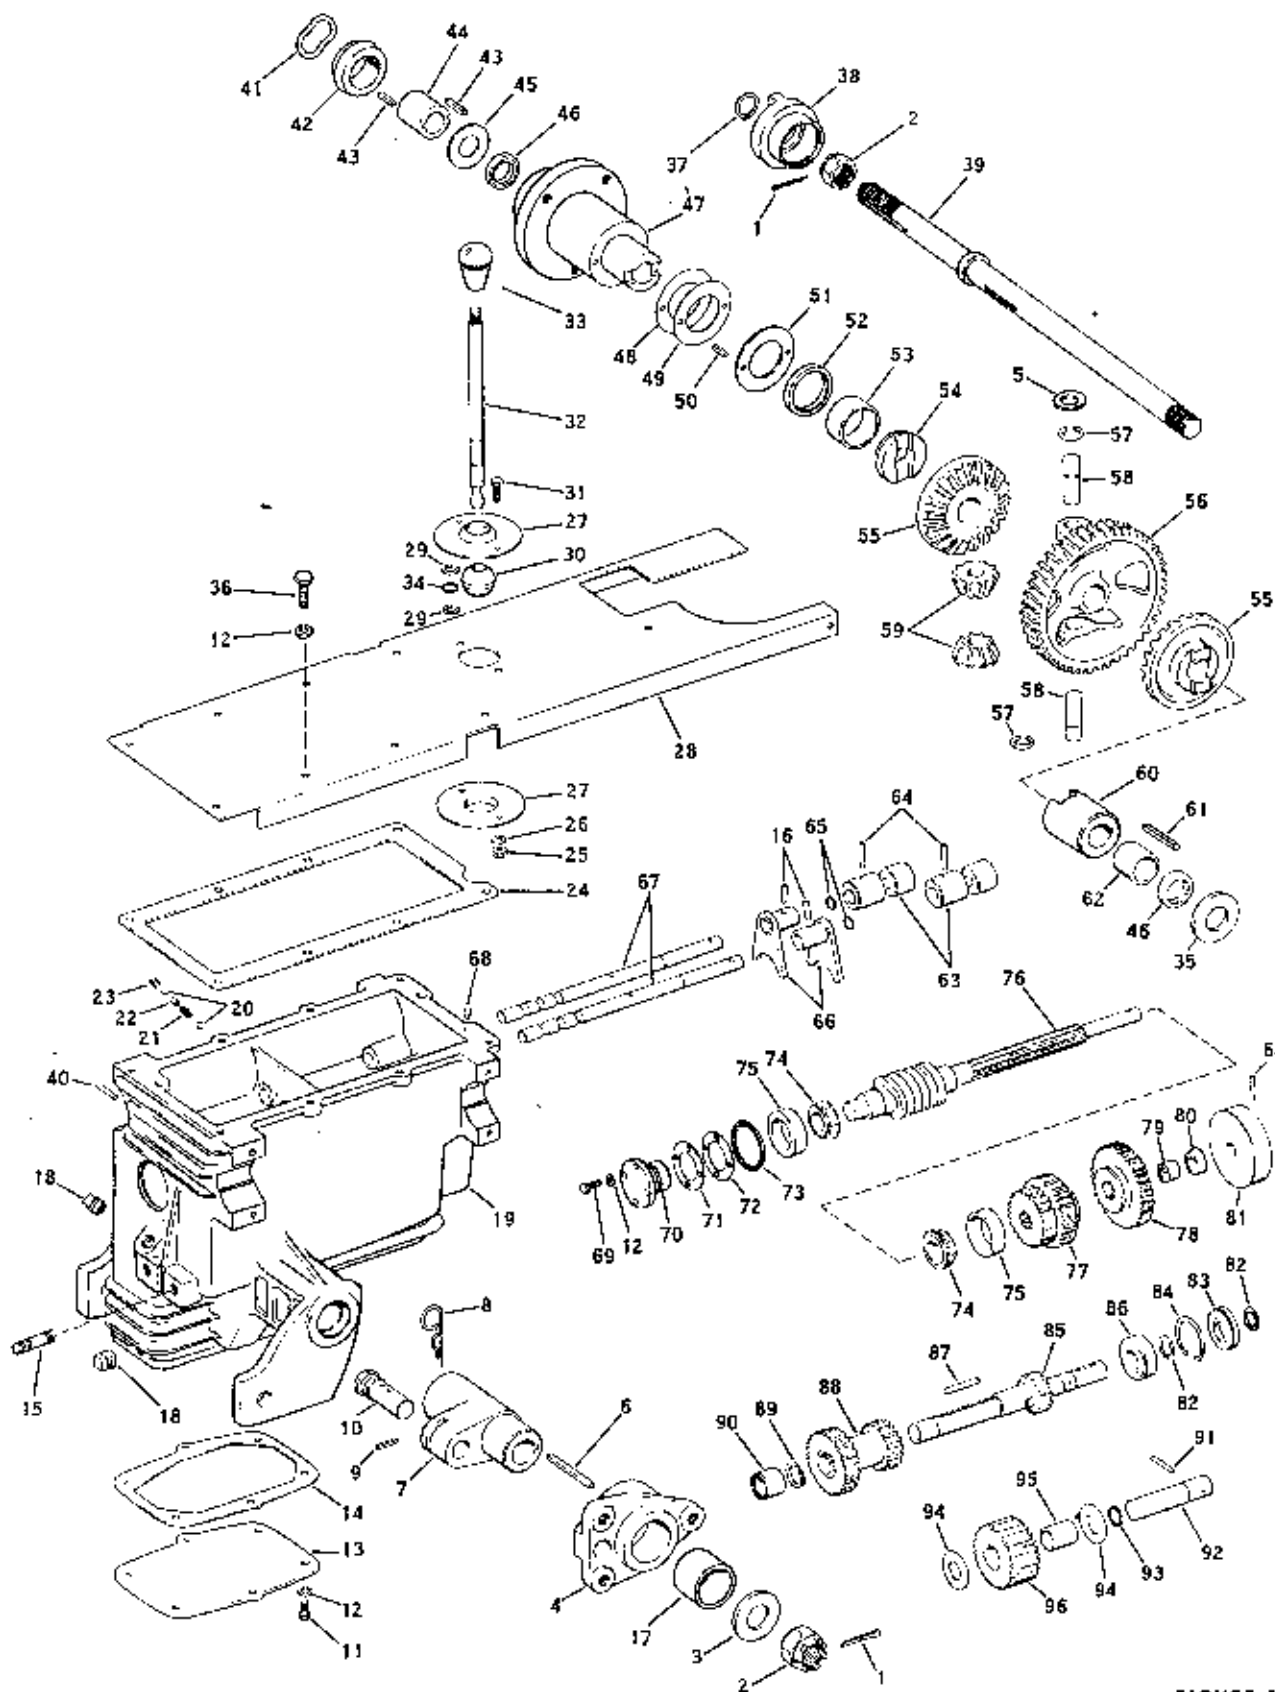

FIGURE 1

TRANSMISSION ASSEMBLY MODEL 191-02

Ref. No.	Part No.	Description	No. Req'd.
1	1100352	Cotter Pin 1/8 x 1-1/2	2
2	1120129	Hex Nut 1-14	2
3	1716741	Flat Washer	1
4	1715694	Free Wheeling Hub	1
5	1712753	Washer	4
6	1703053	Sq. Key 1/4 x 2-3/4	1
7	1715725	Drive Collar	1
8	1185590	Hitch Pin	1
9	1185409	Drive Pin 1/4 x 5/8	1
10	1713426	Lock Pin	1
11	1106872	Capscrew 5/16-18 x 5/8	6
12	1100242	Lockwasher 5/16	18
13	1713428	Cover	1
14	1713427	Gasket	1
15	1718067	Stud	2
16	1703066	Drive Pin 1/8 x 3/4	2
*17	1185646	Bearing	2
18	1105678	Pipe Plug	2
19	1713465	Gear Case	1
20	1713416	Ball	2
21	1713417	Spring	1
22	1713421	Pin	1
23	1185342	Set Screw 5/16-18 x 3/8	1
24	1713429	Gasket	1
*25	1103838	Hex Nut 1/4-20	2
*26	1100241	Lockwasher 1/4	2
*27	1713455	Bearing Retainer	2
*28	1717274	Cover Plate	1
*29	1118804	Retaining Ring	2
*30	1713423	Pivot Ball	1
*31	1106832	Capscrew 1/4-20 x 5/8	2
*32	1716518	Shifter Lever	1
*33	1715546	Knob	1
*34	1706782	Bowed Washer	1
35	1711786	Thrust Bearing	1
*36	1106876	Capscrew 5/16-18 x 7/8	8
37	1180025	Retaining Ring	1
38	1714564	Adjusting Nut	1
39	1720256	Rear Axle	1
40	1120209	Drive Pin 3/16 x 3/4	1
41	1714572	Spring Washer	4
42	1714562	Drive Cone	1
43	1104336	Sq. Key 1/4 x 1	2
44	1714561	Coupling	1
45	1713468	Thrust Washer	1
46	1185295	Oil Seal	2
47	1716702	Wheel Hub	1
48	1714558	Shim - .020	As Req.
49	1714559	Shim - .005	As Req.