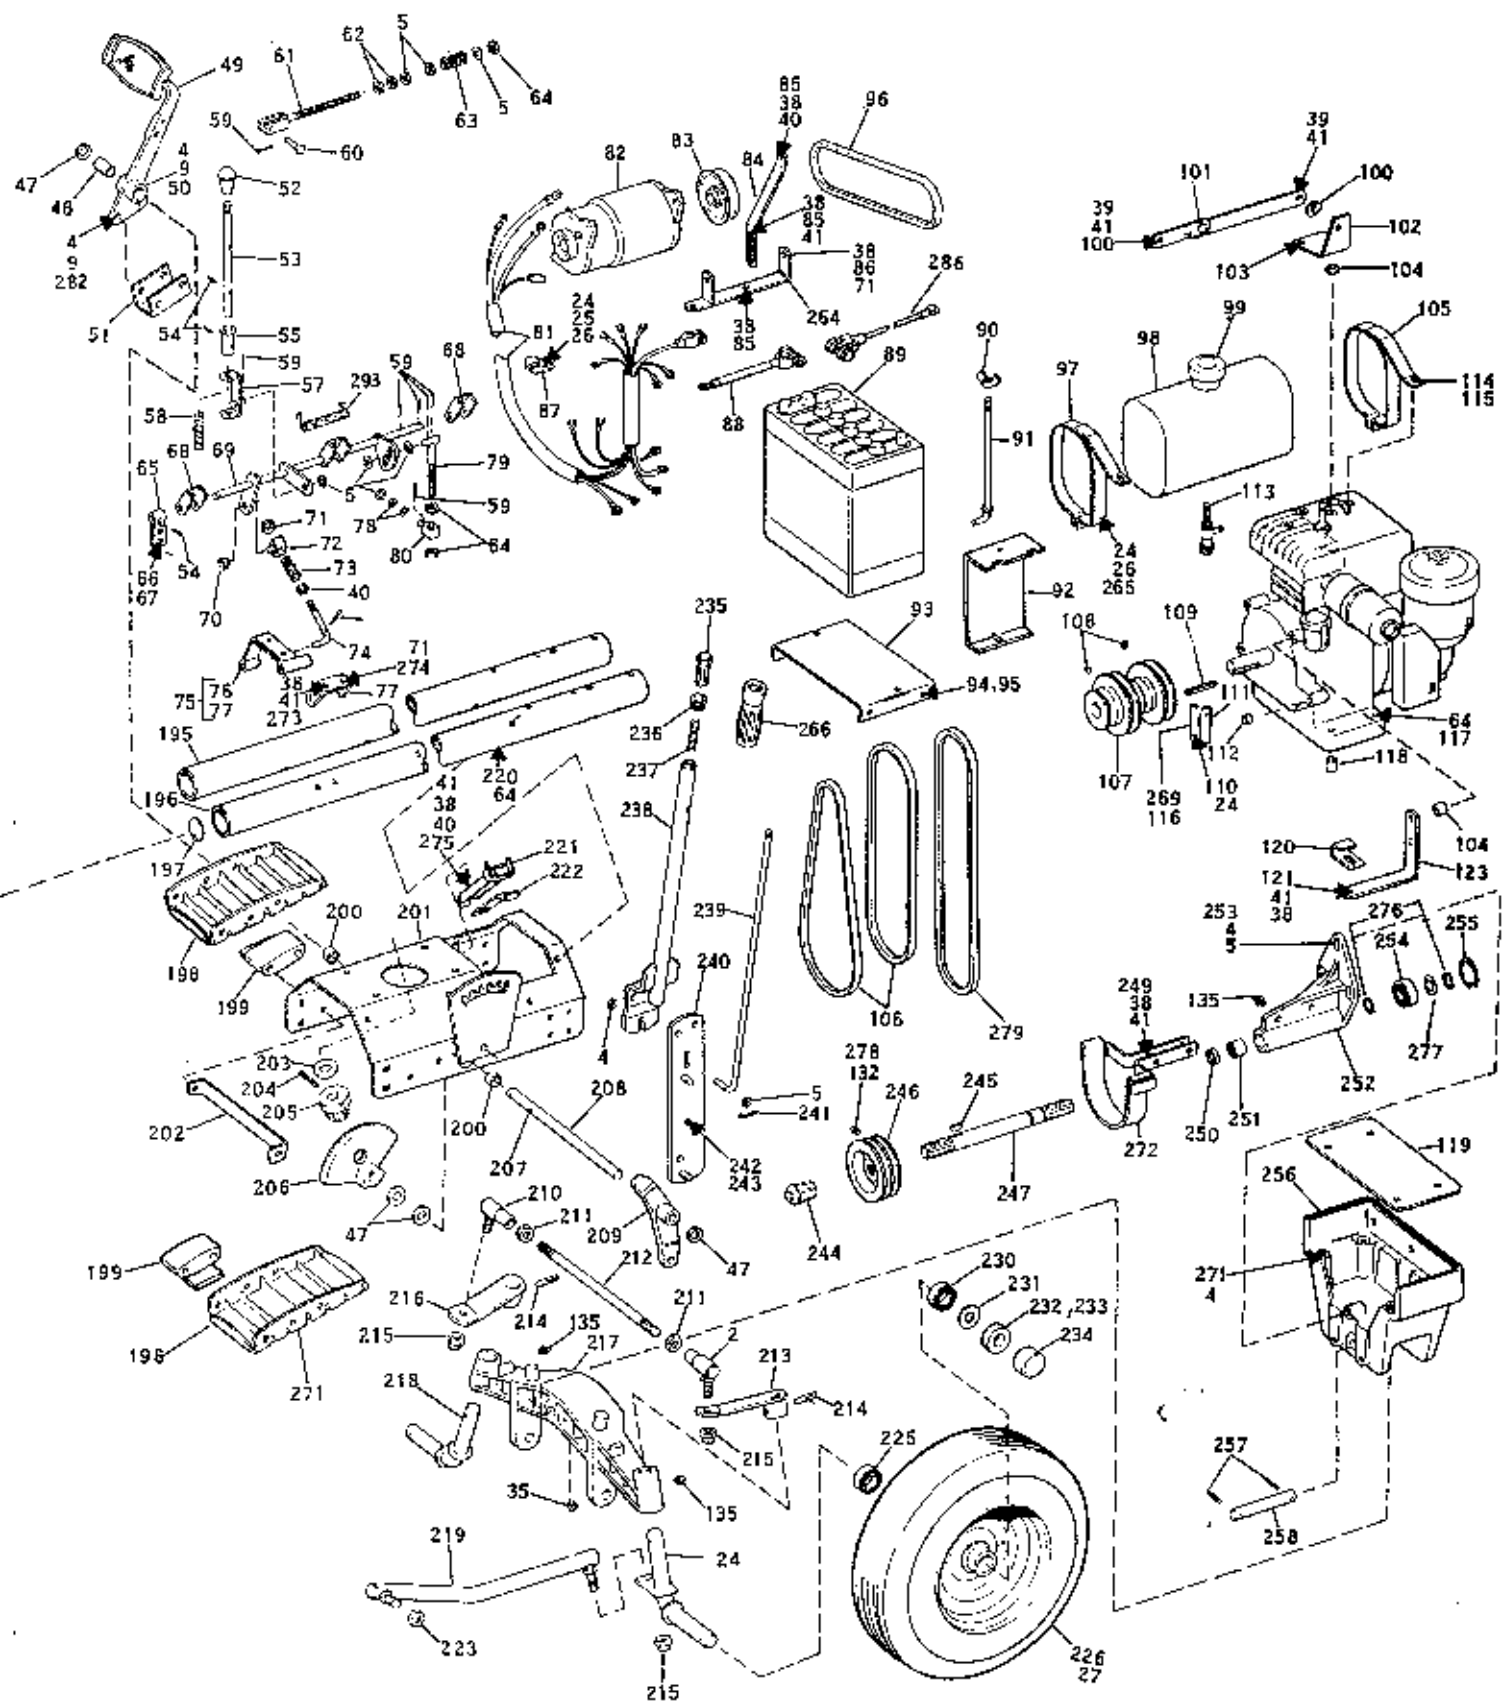

TRACTOR ASSEMBLY MODEL 191-02

TRACTOR ASSEMBLY MODEL 191-02

Ref. No.	Part No.	Description	No. Req'd.
1	1717354	Seat Pad	1
2	1717351	Seat, Pan Assy	1
3	1717221	Fender	1
4	1100243	Lockwasher 3/8	36
5	1107383	Flat Washer 3/8	23
6	1713820	Fender Bracket	1
7	1713415	Support	1
8	1717327	Cap	1
9	1121509	Hex Nut 3/8-16	17
10	1717326	Steering Wheel	1
11	1104436	Woodruff Key 3/16 x 3/4	1
12	1717269	Steering Shaft	1
13	1713122	Bowed Washer	4
14	1717263	Bearing	1
15	1717258	Steering Support	1
16	1717242	Throttle Control (Inc. 17)	1
17	1718233	Throttle Knob & Wire Only	1
18	1714146	Ammeter	1
19	1717551	Hole Plug	1
20	1719143	Ignition Switch (Inc. 21)	1
21	1718266	Key Only	1
22	1717241	Choke (Inc. 23)	1
23	1718232	Choke Knob & Wire Only	1
24	1100241	Lockwasher 1/4	12
25	1115931	Phillips Screw 1/4-20 x 5/8	4
26	1121507	Hex Nut 1/4-20	9
27	1185585	Flip Grommet	1
28	1714642	Brace	2
29	1717232	Latch	2
30	1717249	Instrument Panel	1
31	1717599	Pad	1
32	1718261	Hood and Grill Assy	1
33	1717262	Lens	2
34	1719708	Ring, Retaining	2
35	1720773	Heat Shield	1
36	1721542	Heat Shield	1
37	1717246	Hinge	1
38	1100242	Lockwasher 5/16	39
39	1106872	Capscrew 5/16-18 x 5/8	27
40	1107382	Flat Washer 5/16	19
41	1182583	Hex Nut 5/16-18	24
42	1717596	Spacer	1
43	1717395	Lead Wire	1
44	1717048	Solenoid	1
45	1708287	Voltage Regulator	1
46	1719511	Lead Wire Ground	1
47	1705092	Washer	4
48	1185582	Sleeve Bearing	1
49	1717372	Clutch Pedal	1
50	1117713	Flat Screw 3/8-16 x 1	1
51	1717268	Bracket	1
52	1715546	Knob	2
53	1716717	Brake Rod	1
54	1703066	Roll Pin 1/8 x 3/4	3
55	1716718	Brake Stop	1
56	1713803	Pulley Idler	1
57	1716716	Bracket	1
58	1716724	Spring	1
59	1100346	Cotter Pin 3/32 x 3/4	13
60	1112587	Clevis Pin	1
61	1716582	Clutch Rod	1
62	1121551	Lock Nut 3/8-16	2
63	1714655	Spring	1

Ref. No.	Part No.	Description	No. Req'd.
64	1110108	Lock Nut 3/8-16	16
65	1713780	Brake Shoe Assy (Inc. 66 & 67)	1
66	1713777	Lining Only	1
67	1185570	Rivet	2
68	1713772	Bracket	2
69	1717310	Brake Rod Assembly	1
70	1185257	Retaining Ring	1
71	1110107	Lock Nut 5/16-18	9
72	1713804	Brake Control Pivot	1
73	1713782	Compression Spring	1
74	1713806	Brake Shoe Rod	1
75	1713760	Brake Shoe Assy (Inc. 76, 77)	1
76	1713751	Lining Only	1
77	1713793	Brake Bracket	1
78	1703616	Bowed Washer	2
79	1716719	Brake Rod	1
80	1714663	Pivot Block	1
81	1719509	Wiring Assembly	1
82	1716169	Starter Generator	1
83	1708293	Pulley	1
84	1714688	Adjusting Strap	1
85	1106876	Capscrew 5/16-18 x 7/8	4
86	1106878	Capscrew 5/16-18 x 1	6
87	1717854	Clip	1
88	1716636	Lead Assy (Ground)	1
89	1716630	Battery	1
90	1709652	Wing Nut 1/4-20	2
91	1718108	Clamp Rod	2
92	1718109	Clamp	2
93	1718111	Carrier Battery	1
94	1118378	Screw 5/16-18 x 1/2	4
95	1185498	Speed Nut 5/16-18	4
96	1714690	Generator Belt 31-31/32	1
97	1714685	Tank Strap	1
98	1714767	Tank (Inc. 99)	1
99	1714766	Cap Only	1
100	1705905	Bowed Washer	2
101	1717236	Hood Stop	1
102	1717244	Bracket	1
103	1103204	Capscrew 5/16-18 x 2-1/2	2
104	1714720	Spacer	1
105	1714687	Tank Strap	1
106	1715006	Belt 34" Matched Set of 2	2
107	1717287	Engine Pulley	1
108	1103470	Set Screw 5/16-18 x 1/2	2
109	1187474	Square Key 1/4 x 2-1/4	1
110	1106852	Capscrew 1/4-20 x 2	1
111	1714643	Bracket	1
112	1714721	Spacer	1
113	1718029	Tank Outlet	1
114	1106832	Capscrew 1/4-20 x 5/8	1
115	1107381	Flat Washer 1/4	3
116	1100240	Lockwasher #10	1
117	1106946	Capscrew 3/8-16 x 3-3/4	4
118	1714648	Spacer	4
119	1713394	Plate	1
120	1714615	Belt Guide	2
121	1106874	Capscrew 5/16-18 x 3/4	4
122	1702646	Flat Washer	1
123	1717312	Belt Guide	2
124	1713472	Quadrant	1
125	1715685	Grip	1