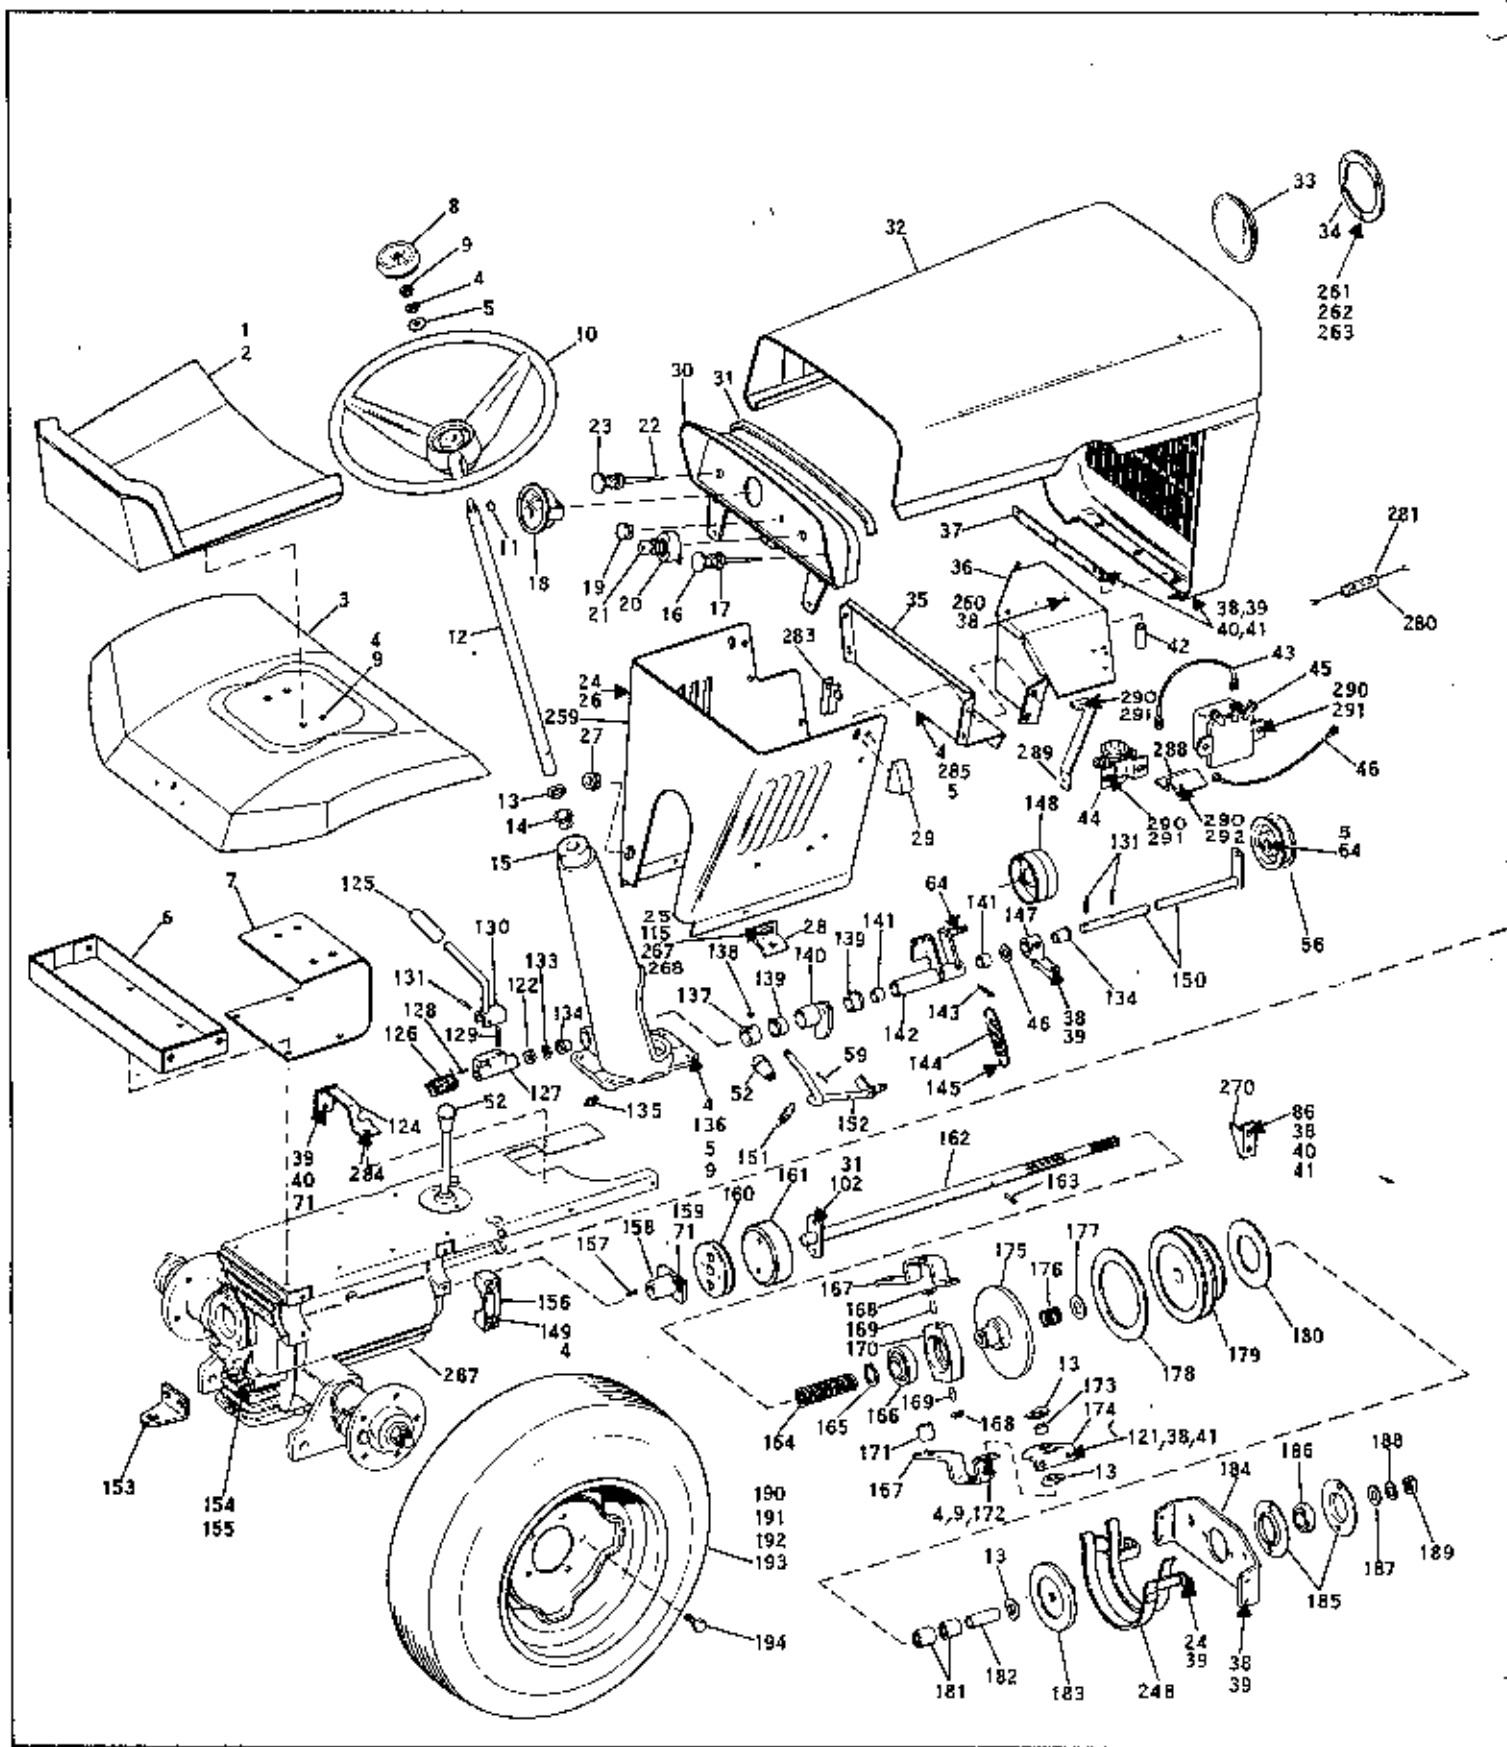

TRANSMISSION ASSEMBLY MODEL 191-02

Ref. No.	Part No.	Description	No. Req'd.
1	1100352	Cotter Pin 1/8 x 1-1/2	2
2	1120129	Hex Nut 1-14	2
3	1716741	Flat Washer	1
4	1715694	Free Wheeling Hub	1
5	1712753	Washer	4
6	1703053	Sq. Key 1/4 x 2-3/4	1
7	1715725	Drive Collar	1
8	1185590	Hitch Pin	1
9	1185409	Drive Pin 1/4 x 5/8	1
10	1713426	Lock Pin	1
11	1106872	Capscrew 5/16-18 x 5/8	6
12	1100242	Lockwasher 5/16	18
13	1713428	Cover	1
14	1713427	Gasket	1
15	1718067	Stud	2
16	1703066	Drive Pin 1/8 x 3/4	2
*17	1185646	Bearing	2
18	1105678	Pipe Plug	2
19	1713465	Gear Case	1
20	1713416	Ball	2
21	1713417	Spring	1
22	1713421	Pin	1
23	1185342	Set Screw 5/16-18 x 3/8	1
24	1713429	Gasket	1
*25	1103838	Hex Nut 1/4-20	2
*26	1100241	Lockwasher 1/4	2
*27	1713455	Bearing Retainer	2
*28	1717274	Cover Plate	1
*29	1118804	Retaining Ring	2
*30	1713423	Pivot Ball	1
*31	1106832	Capscrew 1/4-20 x 5/8	2
*32	1716518	Shifter Lever	1
*33	1715546	Knob	1
*34	1706782	Bowed Washer	1
35	1711786	Thrust Bearing	1
*36	1106876	Capscrew 5/16-18 x 7/8	8
37	1180025	Retaining Ring	1
38	1714564	Adjusting Nut	1
39	1720256	Rear Axle	1
40	1120209	Drive Pin 3/16 x 3/4	1
41	1714572	Spring Washer	4
42	1714562	Drive Cone	1
43	1104336	Sq. Key 1/4 x 1	2
44	1714561	Coupling	1
45	1713468	Thrust Washer	1
46	1185295	Oil Seal	2
47	1716702	Wheel Hub	1
48	1714558	Shim - .020	As Req.
49	1714559	Shim - .005	As Req.

Ref. No.	Part No.	Description	No. Req'd.
50	1713457	Drive Pin	2
51	1714557	Thrust Bearing	1
52	1185426	Oil Seal	1
53	1714571	Bronze Bearing	1
54	1714565	Coupling	1
55	1714917	Bevel Gear - 22T	2
56	1713411	Worm Wheel	1
57	1177567	Retaining Ring	2
58	1713467	Pinion Shaft	2
59	1713466	Bevel Pinion	2
60	1714566	Drive Hub	1
61	1104337	Sq. Key 1/4 x 1-1/2	1
62	1185300	Bronze Bearing	1
63	1713422	Connector	2
64	1704692	Roll Pin 1/8 x 1	3
65	1177388	O-Ring	2
66	1716489	Shifter Arm	2
67	1713424	Shifter Shaft	2
68	182682	Breather	1
69	1106878	Capscrew 5/16-18 x 1	4
70	1714290	Bearing Retainer	1
71	1714291	Shim - .010	As Req.
72	1714292	Shim - .003	As Req.
73	1185572	O-Ring	1
74	1185275	Bearing Cone	2
75	1185276	Bearing Cup	2
76	1713408	Worm Shaft	1
77	1713439	Sliding Gear	1
78	1713409	Gear - 38T	1
79	1185165	Needle Bearing	1
80	1891820	Oil Seal	1
81	1713597	Brake Drum	1
82	1118809	Retaining Ring	2
83	1185352	Oil Seal	1
84	1700012	Retaining Ring	1
85	1713442	Shaft	1
86	1104440	Ball Bearing	1
87	1108841	Sq. Key 3/16 x 1-1/2	1
88	1713436	Gear and Shaft	1
89	1113527	Retaining Ring	1
90	1185280	Needle Bearing	1
91	1185232	Drive Pin 3/16 x 1-1/4	1
92	1713419	Shaft	1
93	1185360	O-Ring	1
94	1707546	Flat Washer	2
95	1185113	Bronze Bearing	1
96	1713412	Gear - 38T	1

*Indicates parts not included with Gear Case Assembly Part No. 1714999.

TRACTOR ASSEMBLY MODEL 191-02