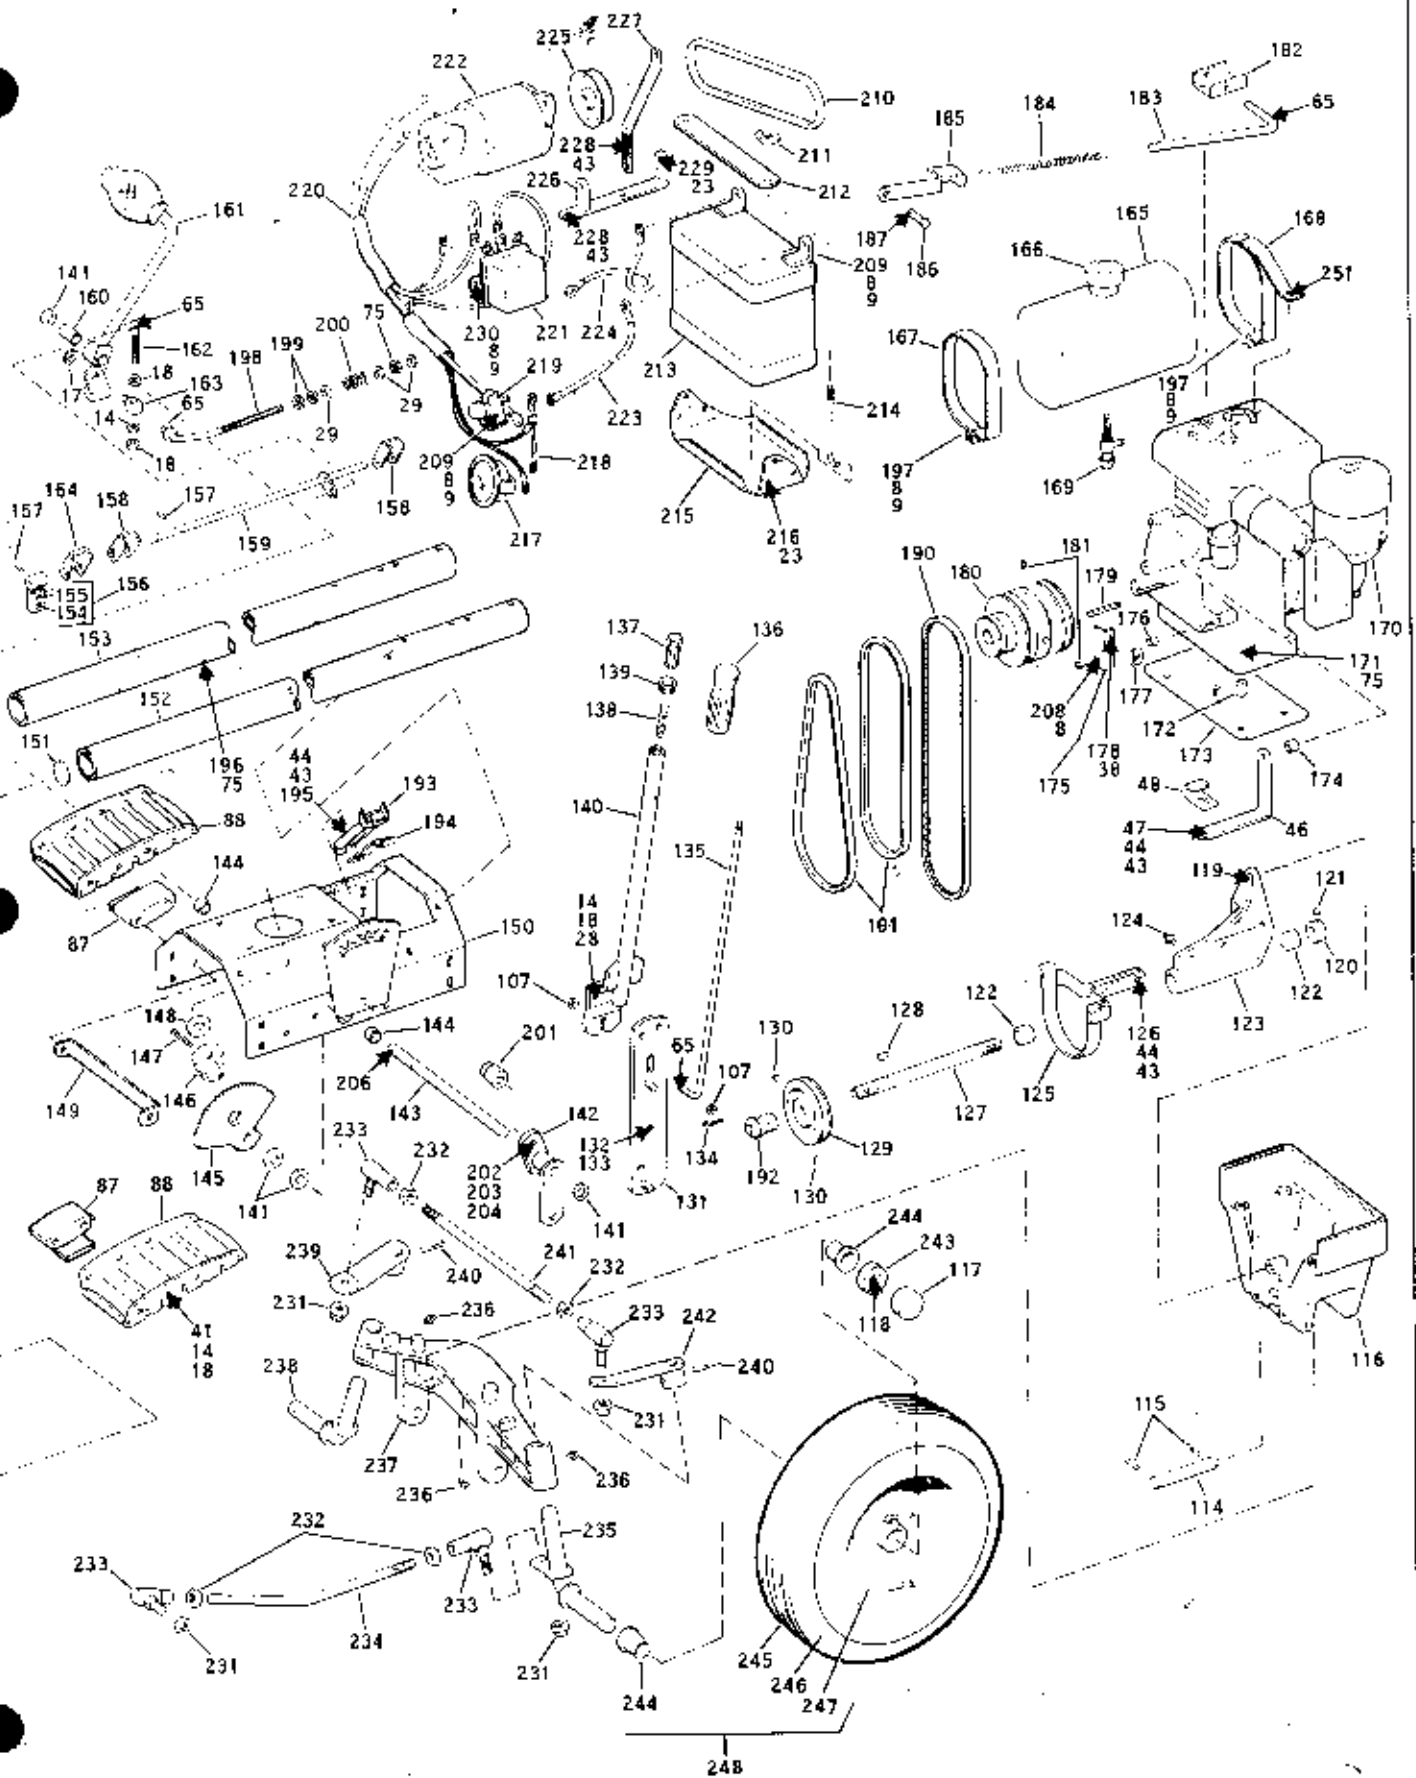

## TRACTOR ASSEMBLY MODELS 186-01 AND 187-01

Ref. No.	Part No.	Description	No. Req'd.
1	101085	Hub Bolt	6
2	1700953	Rear Wheel Only	2
3	1713002	Rear Tire 6-12	2
4	1701475	Rear Tube 6-12	2
5	1712904	Wheel, Tire & Tube Assy (2 thru 4)	2
6	1713824	Fender - R.H.	1
7	1111250	Carriage Bolt 1/4-20 x 1/2	4
8	1100241	Lockwasher 1/4	9
9	1103838	Hex Nut 1/4-20	8
10	1714999	Transmission Assy (See Fig. 1)	1
11	1714838	Internal Clip	7
12	1713461	Mounting Cap	4
13	1106930	Capscrew 3/8-16 x 1-3/4	9
14	1100243	Lockwasher 3/8	30
15	1713823	Fender - L.H.	1
16	1709137	Seat	1
17	1703616	Bowed Washer	1
18	1103840	Hex Nut 3/8-16	18
19	1714218	Throttle - Choke Lever	2
20	1100135	Machine Screw 10-24 x 1	4
21	1713472	Quadrant - Power Take Off	1
22	1106872	Capscrew 5/16-18 x 5/8	14
23	1110107	Lock Nut 5/16-18	12
24	1713471	Spring	1
25	1713614	Pivot	1
26	1713391	Spring	1
27	1704692	Roll Pin 1/8 x 1	5
28	1106923	Capscrew 3/8-16 x 1-1/4	6
29	1107383	Flat Washer 3/8	11
30	1713628	Steering Support	1
31	1713386	Steering Shaft	1
32	1100276	Woodruff Key 1/4 x 7/8	1
33	1712906	Steering Wheel	1
34	1713147	Washer	1
35	1118309	Machine Screw 1/4-20 x 1/2	1
36	1714875	Moulding Strip	1
37	1185591	T-Bolt	2
38	1100240	Lockwasher #10	2
39	1109766	Hex Nut 10-24	2
40	1714580	Hood and Grill	1
41	1106940	Capscrew 3/8-16 x 3	6
42	1714676	Heat Shield	1
43	1100242	Lockwasher 5/16	24
44	1103839	Hex Nut 5/16-18	14
45	1106919	Capscrew 3/8-16 x 1	2
46	1714709	Belt Guide	2
47	1106874	Capscrew 5/16-18 x 3/4	4
48	1714615	Belt Guide	2
49	1714847	Clip	2
50	1714670	Rear Panel	1
51	1714642	Brace	2
52	1110685	Slotted Screw 1/4-20 x 5/8	2
53	1185456	Tinnerman Nut	2
54	1185585	Flip Grommet	1
55	1709135	Plug (186 Only)	1
56	1713255	Ignition Switch	1
57	1185400	Roll Pin 5/16 x 1-1/4	2
58	1185581	Sleeve Bearing	1
59	1714595	Set Collar	1
60	1112859	Set Screw 5/16-18 x 5/16	1
61	1714608	Quadrant Stop	1
62	1185035	Flange Bushing	2
63	1706756	Control Knob	1