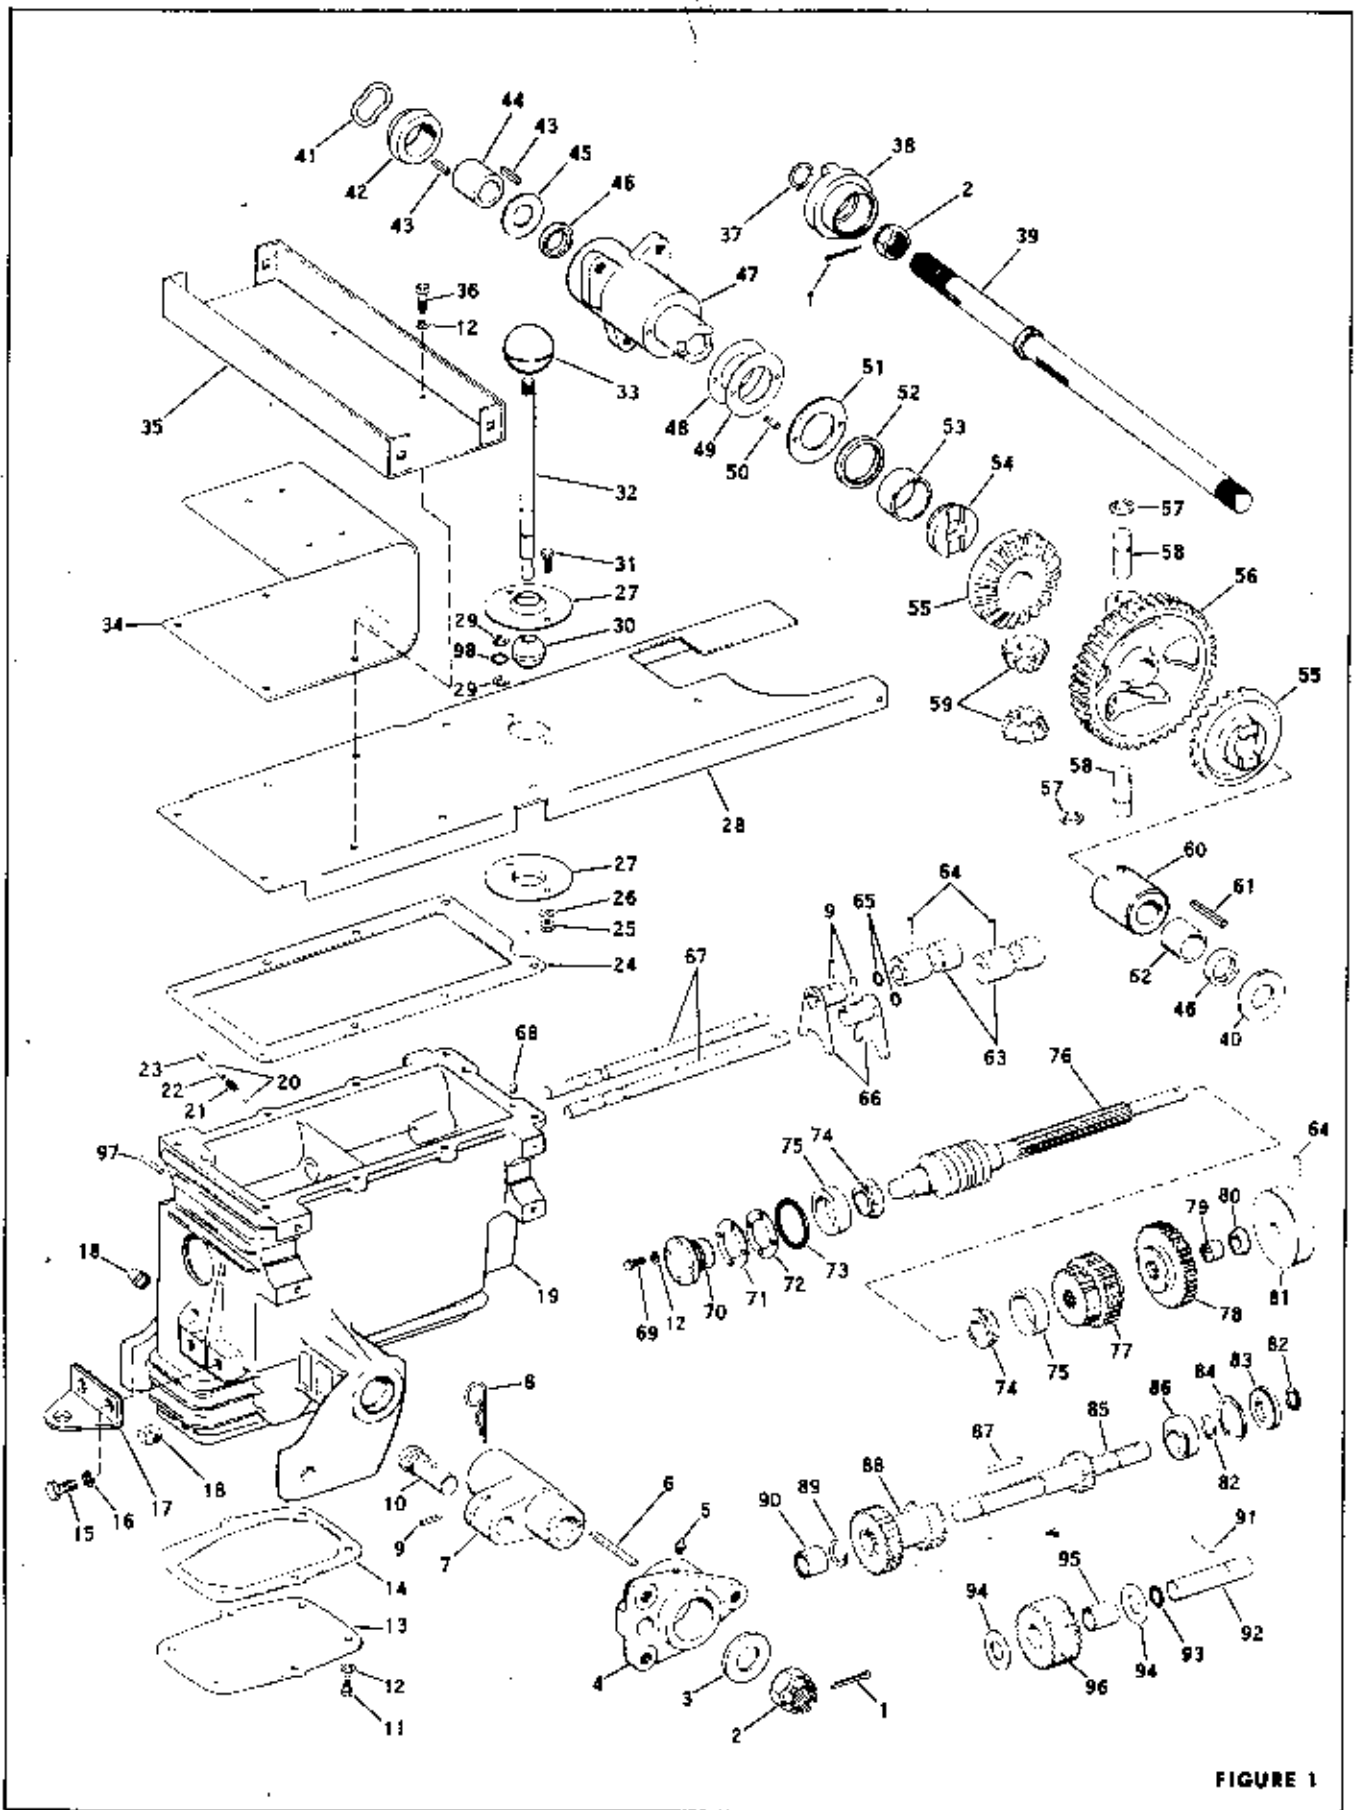

# TRANSMISSION ASSEMBLY MODELS 186-01 AND 187-01

FIGURE 1

TRANSMISSION ASSEMBLY MODELS 186-01 AND 187-01

Ref. No.	Part No.	Description	No. Req'd.
1	1100352	Cotter Pin 1/8 x 1-1/2	2
2	1120129	Hex Nut 1-14	2
3	1711767	Flat Washer	1
4	1713463	Free Wheeling Hub	1
5	1110085	Grease Fitting	1
6	1703053	Sq. Key 1/4 x 2-3/4	1
7	1713459	Drive Collar	1
8	1185590	Hitch Pin	1
9	1185409	Drive Pin 1/8 x 3/4	3
10	1713426	Lock Pin	1
11	1106872	Capscrew 5/16-18 x 5/8	6
12	1100242	Lockwasher 5/16	20
13	1713428	Cover	1
14	1713427	Gasket	1
15	1106985	Capscrew 1/2-13 x 1	2
16	1100245	Lockwasher 1/2	2
17	1714101	Hitch	1
18	1110069	Pipe Plug	2
19	1713465	Gear Case	1
20	1713416	Ball	2
21	1713417	Spring	1
22	1713421	Pin	1
23	1185342	Set Screw 5/16-18 x 3/8	1
24	1713429	Gasket	1
25	1103838	Hex Nut 1/4-20	2
26	1100241	Lockwasher 1/4	2
27	1713455	Bearing Retainer	2
28	1713430	Cover Plate	1
29	1118804	Retaining Ring	2
30	1713423	Pivot Ball	1
31	1106832	Capscrew 1/4-20 x 5/8	2
32	1713420	Shifter Lever	1
33	1707404	Knob	1
34	1713415	Seat Support	1
35	1713820	Fender Support	1
36	1106876	Capscrew 5/16-18 x 7/8	8
37	1180025	Retaining Ring	1
38	1714564	Adjusting Nut	1
39	1720250	Rear Axle	1
40	1711786	Thrust Bearing	1
41	1714572	Spring Washer	4
42	1714562	Drive Cone	1
43	1104336	Sq. Key 1/4 x 1	2
44	1714561	Coupling	1
45	1713468	Thrust Washer	1
46	1185526	Oil Seal	2
47	1714570	Wheel Hub	1
48	1714558	Shim - .020	As Req.
49	1714559	Shim - .005	As Req.