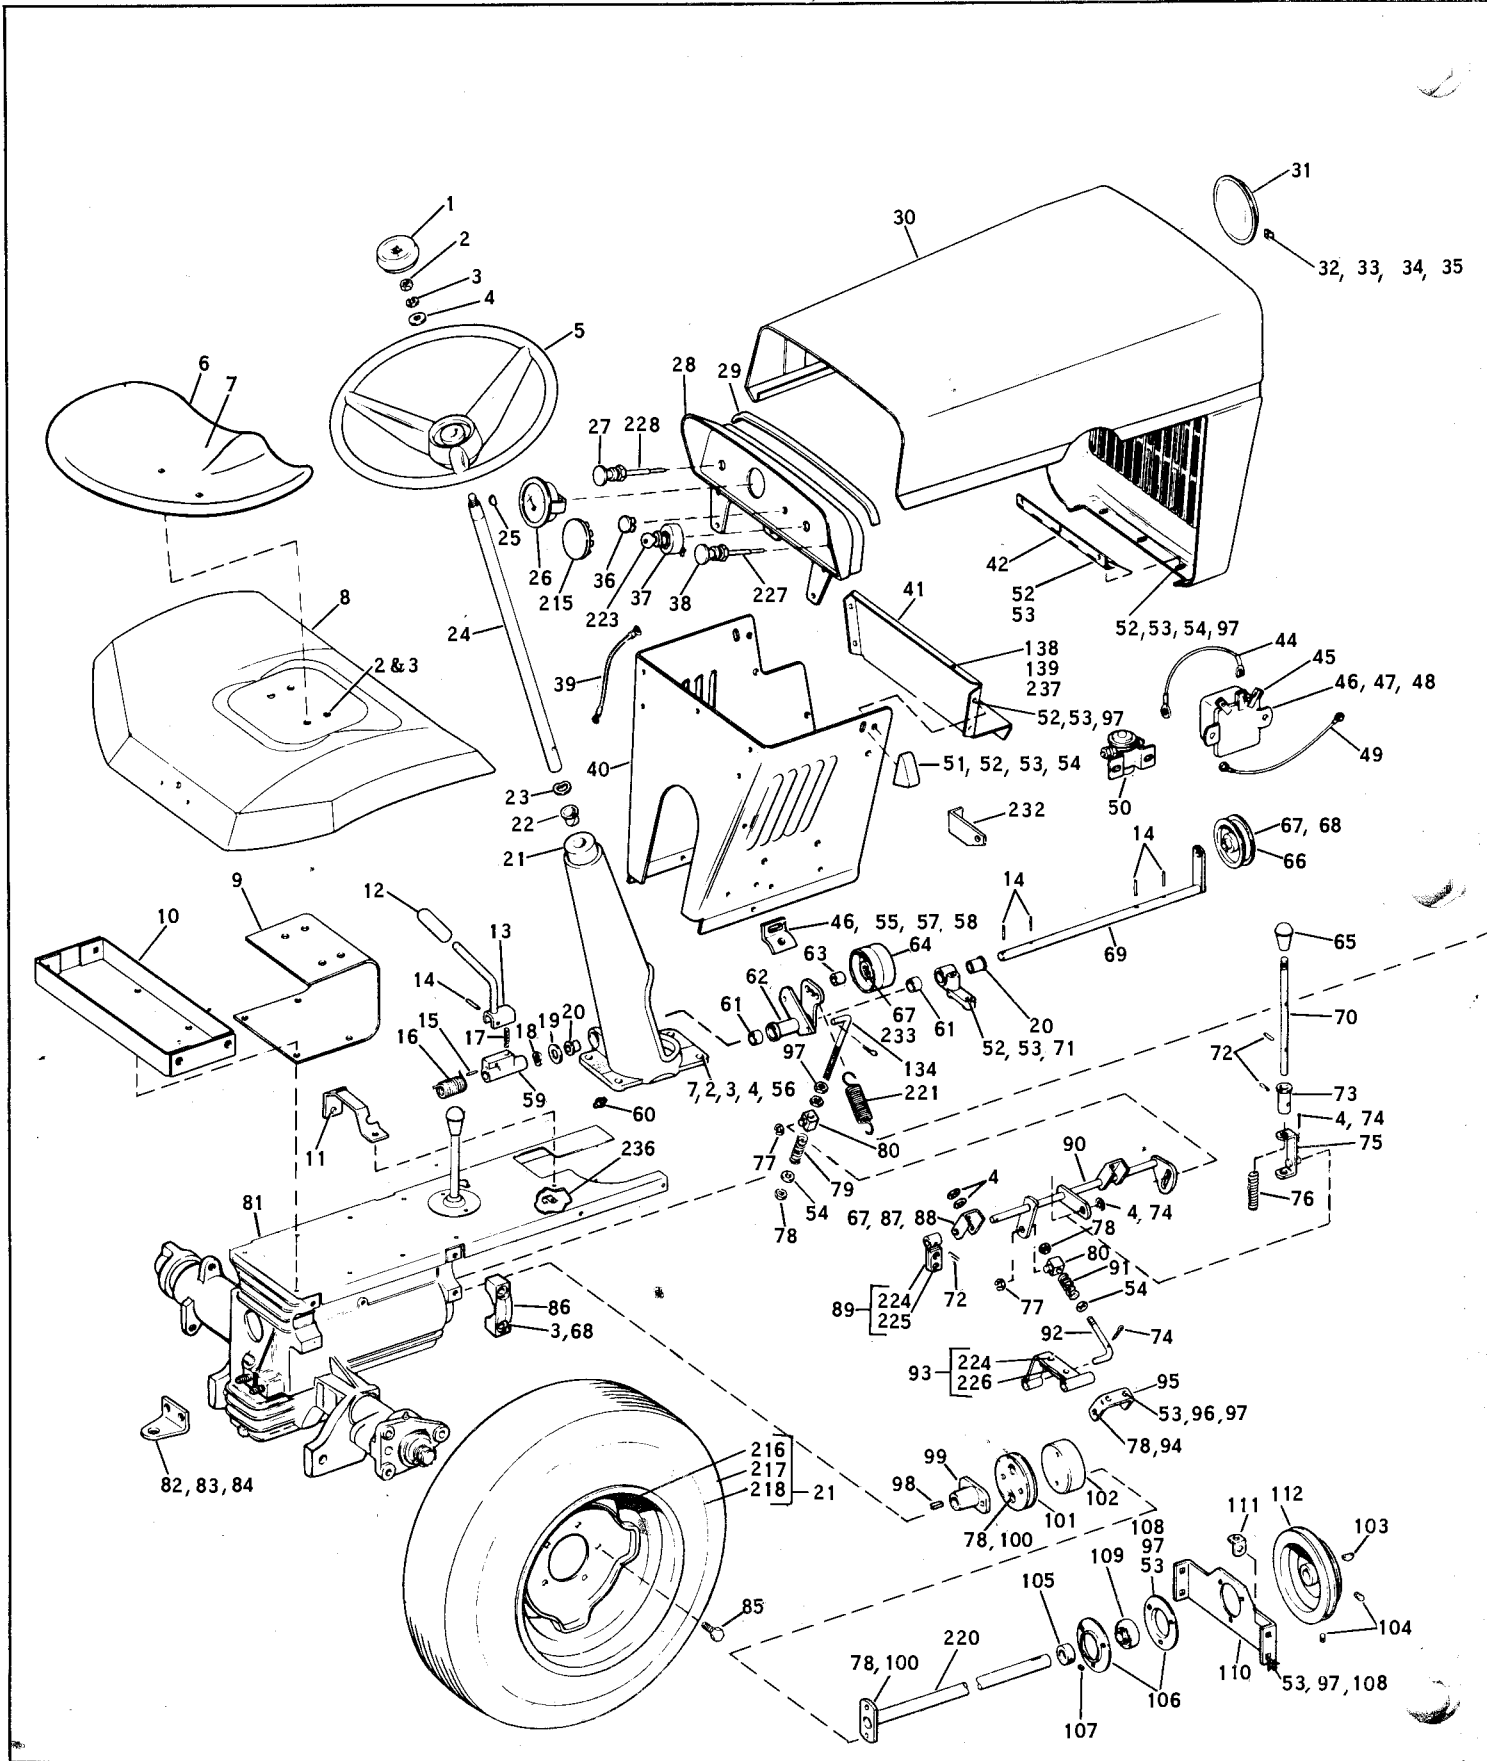

TRANSMISSION ASSEMBLY MODELS 171-01 AND 172-01

Ref. No.	Part No.	Description	No. Req'd.
1	1100352	Cotter Pin 1/8 x 1-1/2	2
2	1120129	Castle Nut 1-14	2
3	1709578	D-Washer	1
4	1711786	Thrust Bearing	2
5	1714886	Axle	1
6	1185295	Oil Seal	2
7	1185300	Bronze Bearing	1
8	1714888	Wheel Hub	1
9	1713457	Drive Pin	2
10	1714558	Shim Washer .020"	As Req.
11	1714559	Shim Washer .005"	As Req.
12	1714557	Thrust Washer	1
13	1185426	Oil Seal	1
14	1714571	Bronze Bearing	1
15	1718067	Stud	2
16	1714917	Bevel Gear - 22T	2
17	1713467	Pinion Shaft	2
18	1177567	Retaining Ring	2
19	1713466	Bevel Pinion - 10T	2
20	1713411	Worm Wheel	1
*21	1706782	Bowed Washer	1
22	1104337	Square Key 1/4 x 1-1/2	1
23	1714566	Drive Hub	1
24	1713432	Drive Pin - Shear Proof	1
25	1120209	Drive Pin 3/16-3/4	1
26	1714565	Coupling	1
27	1713597	Brake Drum	1
28	1704692	Roll Pin 1/8 x 1	3
29	1891820	Oil Seal	1
30	1185165	Needle Bearing	1
31	1713409	Gear - 38T	1
32	1713439	Sliding Gear	1
33	1185276	Bearing Cup	2
34	1185275	Bearing Cone	2
35	1713408	Worm Shaft	1
36	1714291	Shim .010"	As Req.
37	1185572	Oil Ring	1
38	1714292	Shim .003"	As Req.
39	1714290	Bearing Retainer	1
40	1106878	Capscrew 5/16-18 x 1	4
*41	1106876	Capscrew 5/16-18 x 7/8	8
42	1118809	Retaining Ring	2
43	1185352	Oil Seal	1
44	1700012	Retaining Ring	1
45	1104440	Ball Bearing	1
46	1713442	Shaft-Input	1
47	1713436	Gear and Shaft	1

Ref. No.	Part No.	Description	No. Req'd.
48	1108841	Square Key 3/16 x 1-1/2	1
49	1113527	Retaining Ring	1
50	1185280	Needle Bearing	1
51	1185232	Drive Pin 3/16-1-1/4	1
52	1713419	Shaft - Reverse Idler	1
53	1185360	O-Ring	1
54	1707546	Flat Washer	2
55	1185113	Bronze Bearing	1
56	1713412	Gear - 28T	1
57	1711787	Flat Washer	1
58	1715727	Free Wheeling Hub	1
59	1110086	Grease Fitting	1
60	1703053	Square Key 1/4 x 2-3/4	1
61	1715725	Drive Collar	1
62	1185590	Hitch Pin	1
63	1713426	Lock Pin	1
64	1703066	Drive Pin 1/8 x 3/4	2
65	1106872	Capscrew 5/16-18 x 5/8	6
66	1100242	Lockwasher 5/16	18
67	1713428	Cover	1
68	1713427	Gasket	1
69	1105678	Plug	2
70	1713465	Gear Case	1
71	1713422	Connector	2
72	1177388	O-Ring	2
73	1716489	Shifter Arm	2
74	1713424	Shifter Shaft	2
75	182682	Breather	1
76	1713416	Ball	2
77	1713417	Spring	1
78	1713421	Pin	1
79	1185342	Set Screw 5/16-18 x 3/8	1
80	1713429	Gasket	1
*81	1103838	Hex Nut 1/4-20	2
*82	1100241	Lockwasher 1/4	2
*83	1713455	Bearing Retainer	2
*84	1717274	Cover Plate	1
*85	1118804	Retaining Ring	2
*86	1713423	Pivot Ball	1
*87	1106832	Capscrew 1/4-20 x 5/8	2
*88	1716518	Shift Lever	1
*89	1715546	Knob - Control	1
90	1712763	Thrust Washer	4
91	1185409	Drive Pin 1/4 x 5/8	1

*Indicates Parts not Included with Gear Case Assembly Part No. 1714998

TRACTOR ASSEMBLY MODELS 171-01 AND 172-01