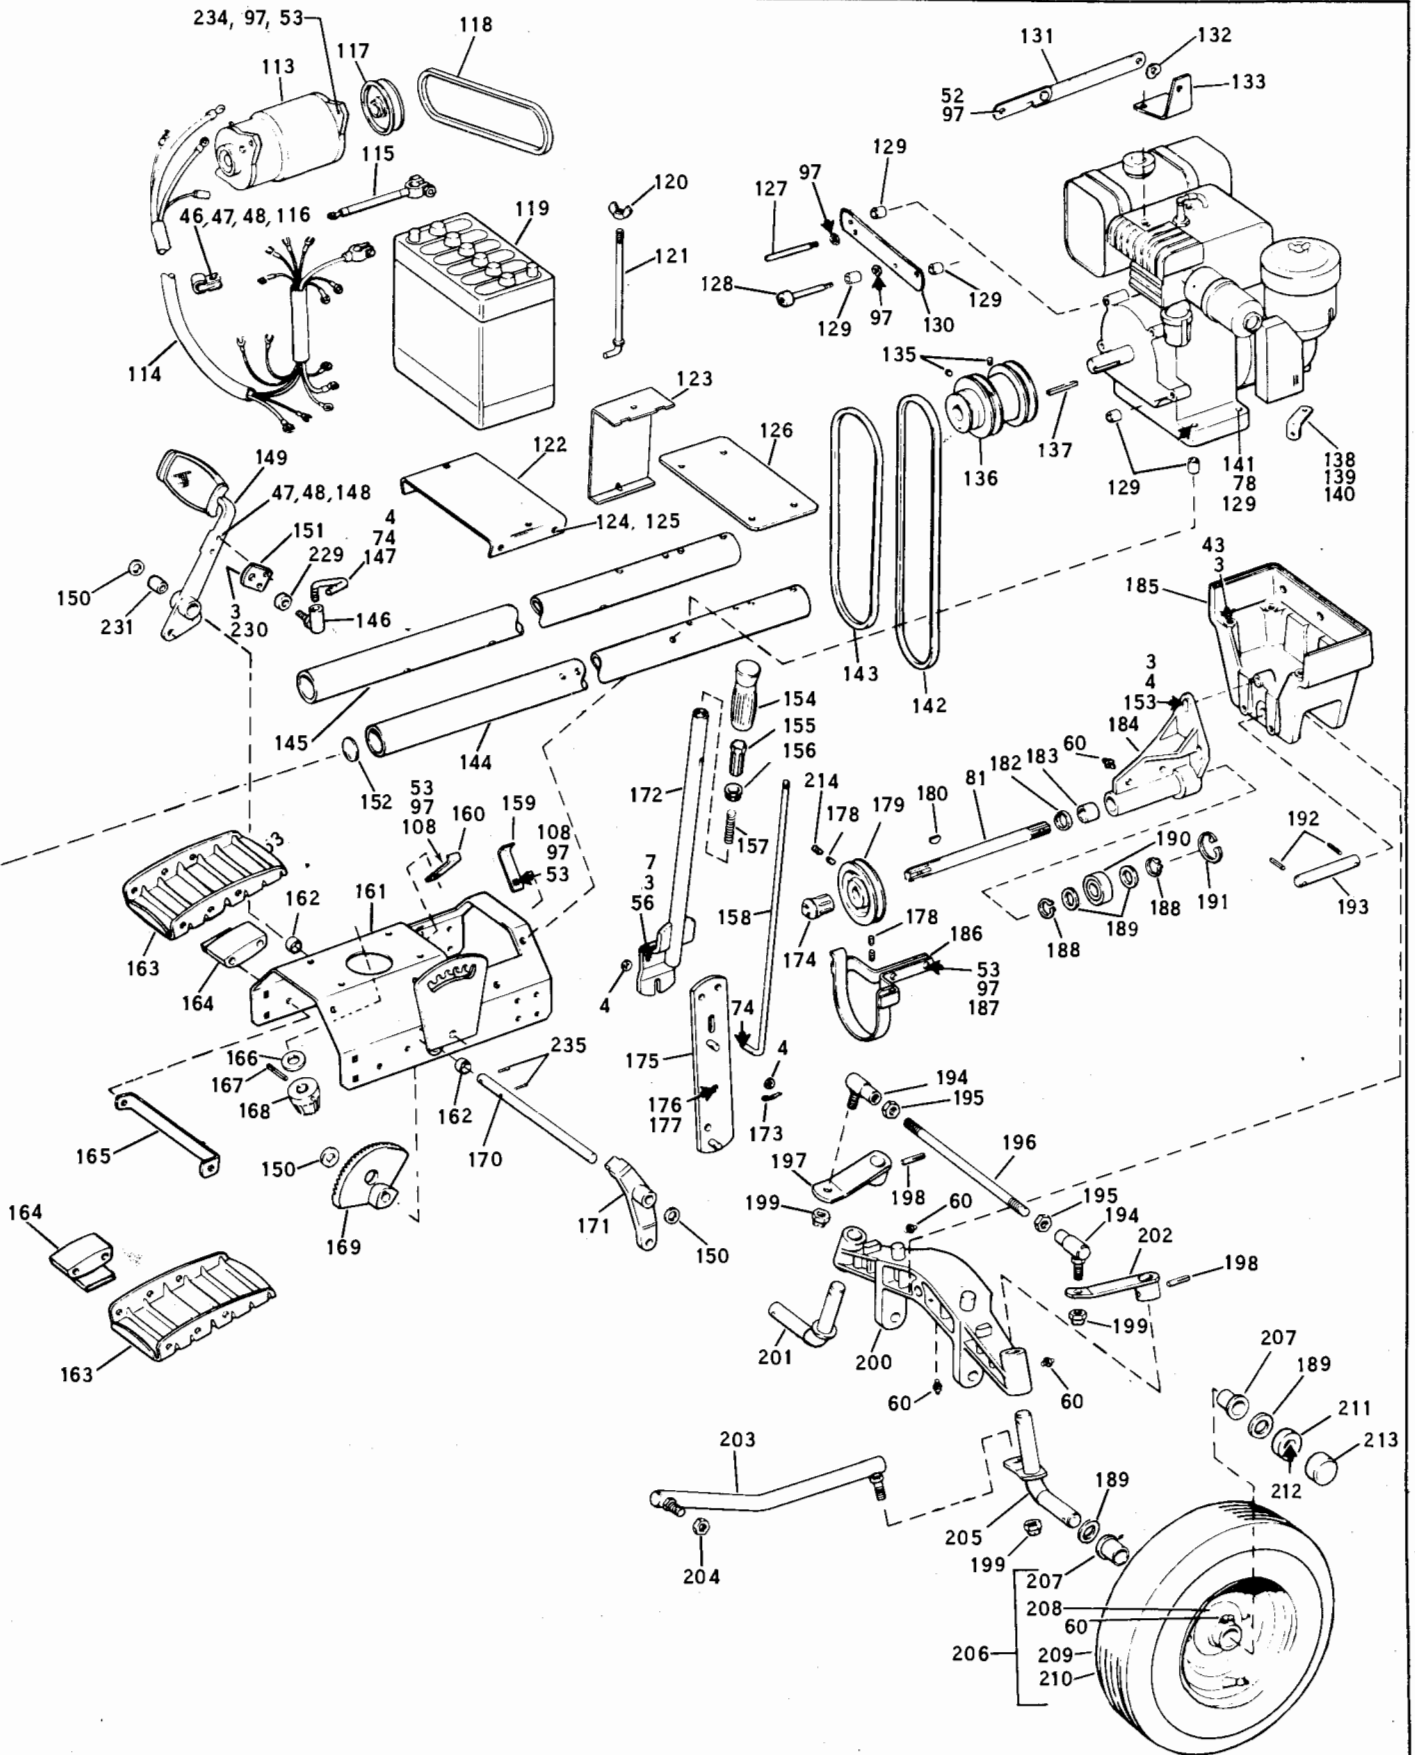

TRACTOR ASSEMBLY MODELS 171-01 AND 172-01

TRACTOR ASSEMBLY MODELS 171-01 AND 172-01

Ref. No.	Part No.	Description	No. Req'd.
1	1719165	Steering Wheel Cap	1
2	1121509	Hex Nut 3/8-16	13
3	1100243	Lockwasher 3/8	31
4	1107383	Flat Washer 3/8	16
5	1719164	Steering Wheel	1
6	1709137	Seat Assembly	1
7	1715647	Seat Cushion	1
8	1717221	Fender	1
9	1713415	Seat Support	1
10	1713820	Fender Bracket	1
11	1713472	P.T.O. Lever Quadrant	1
12	1715685	Plastic Grip	1
13	1716634	P.T.O. Control Rod Assy	1
14	1704692	Drive Pin 1/8 x 1	5
15	1120210	Drive Pin 3/16 x 1	1
16	1715680	Torsion Spring	1
17	1713391	Compression Spring	1
18	1706782	Bowed Washer	1
19	1702646	Flat Washer - Special	As Req.
20	1185647	Nylon Bearing	2
21	1717258	Steering Support	1
22	1717263	Bearing	1
23	1713122	Bowed Washer	1
24	1717269	Steering Shaft	1
25	1104436	Woodruff Key 3/16 x 3/4	1
26	1714146	Ammeter (Model 172-01)	1
27	1717589	Choke Control (Incl. 228)	1
28	1717249	Instrument Panel	1
29	1717599	Rubber Pad	1
30	1717220	Hood and Grille Assy	1
31	1717262	Lens	2
32	1717264	Clip	6
33	1185747	Rivet	6
34	1185748	Wave Washer	6
35	1185746	Spring Clip	6
36	1717551	Hole Plug (Model 171-01)	1
37	1717255	Ignition Switch (Incl. 223)	1
38	1717590	Throttle Control (Incl. 227)	1
39	1717588	Lead Assy (Model 171-01)	1
40	1717259	Rear Panel	1
41	1717358	Heat Shield	1
42	1717246	Hinge	1
43	1106940	Hex Hd Capscrew 3/8-16 x 3	8
44	1717395	Lead Assy (Model 172-01)	1
45	1708287	Voltage Regulator (Model 172-01)	1
46	1115931	Phillips Screw 1/4-20 x 5/8	13
47	1100241	Lockwasher 1/4	13
48	1121507	Hex Nut 1/4-20	13
49	1717266	Lead Assy (Model 172-01)	1
50	1709173	Solenoid (Model 172-01)	1
51	1717232	Latch	2
52	1106872	Hex Head Capscrew 5/16-18 x 5/8	19
53	1100242	Lockwasher 5/16	34
54	1107382	Flat Washer 5/16	12
55	1714642	Brace	2
56	1106923	Hex Head Capscrew 3/8-16 x 1-1/4	6
57	1107381	Flat Washer 1/4	2
58	1185456	Tinnerman Nut	2
59	1715679	P.T.O. Control Pivot (Incl. 15)	1
60	1104954	Grease Fitting	7
61	1185586	Nylined Bearings	2