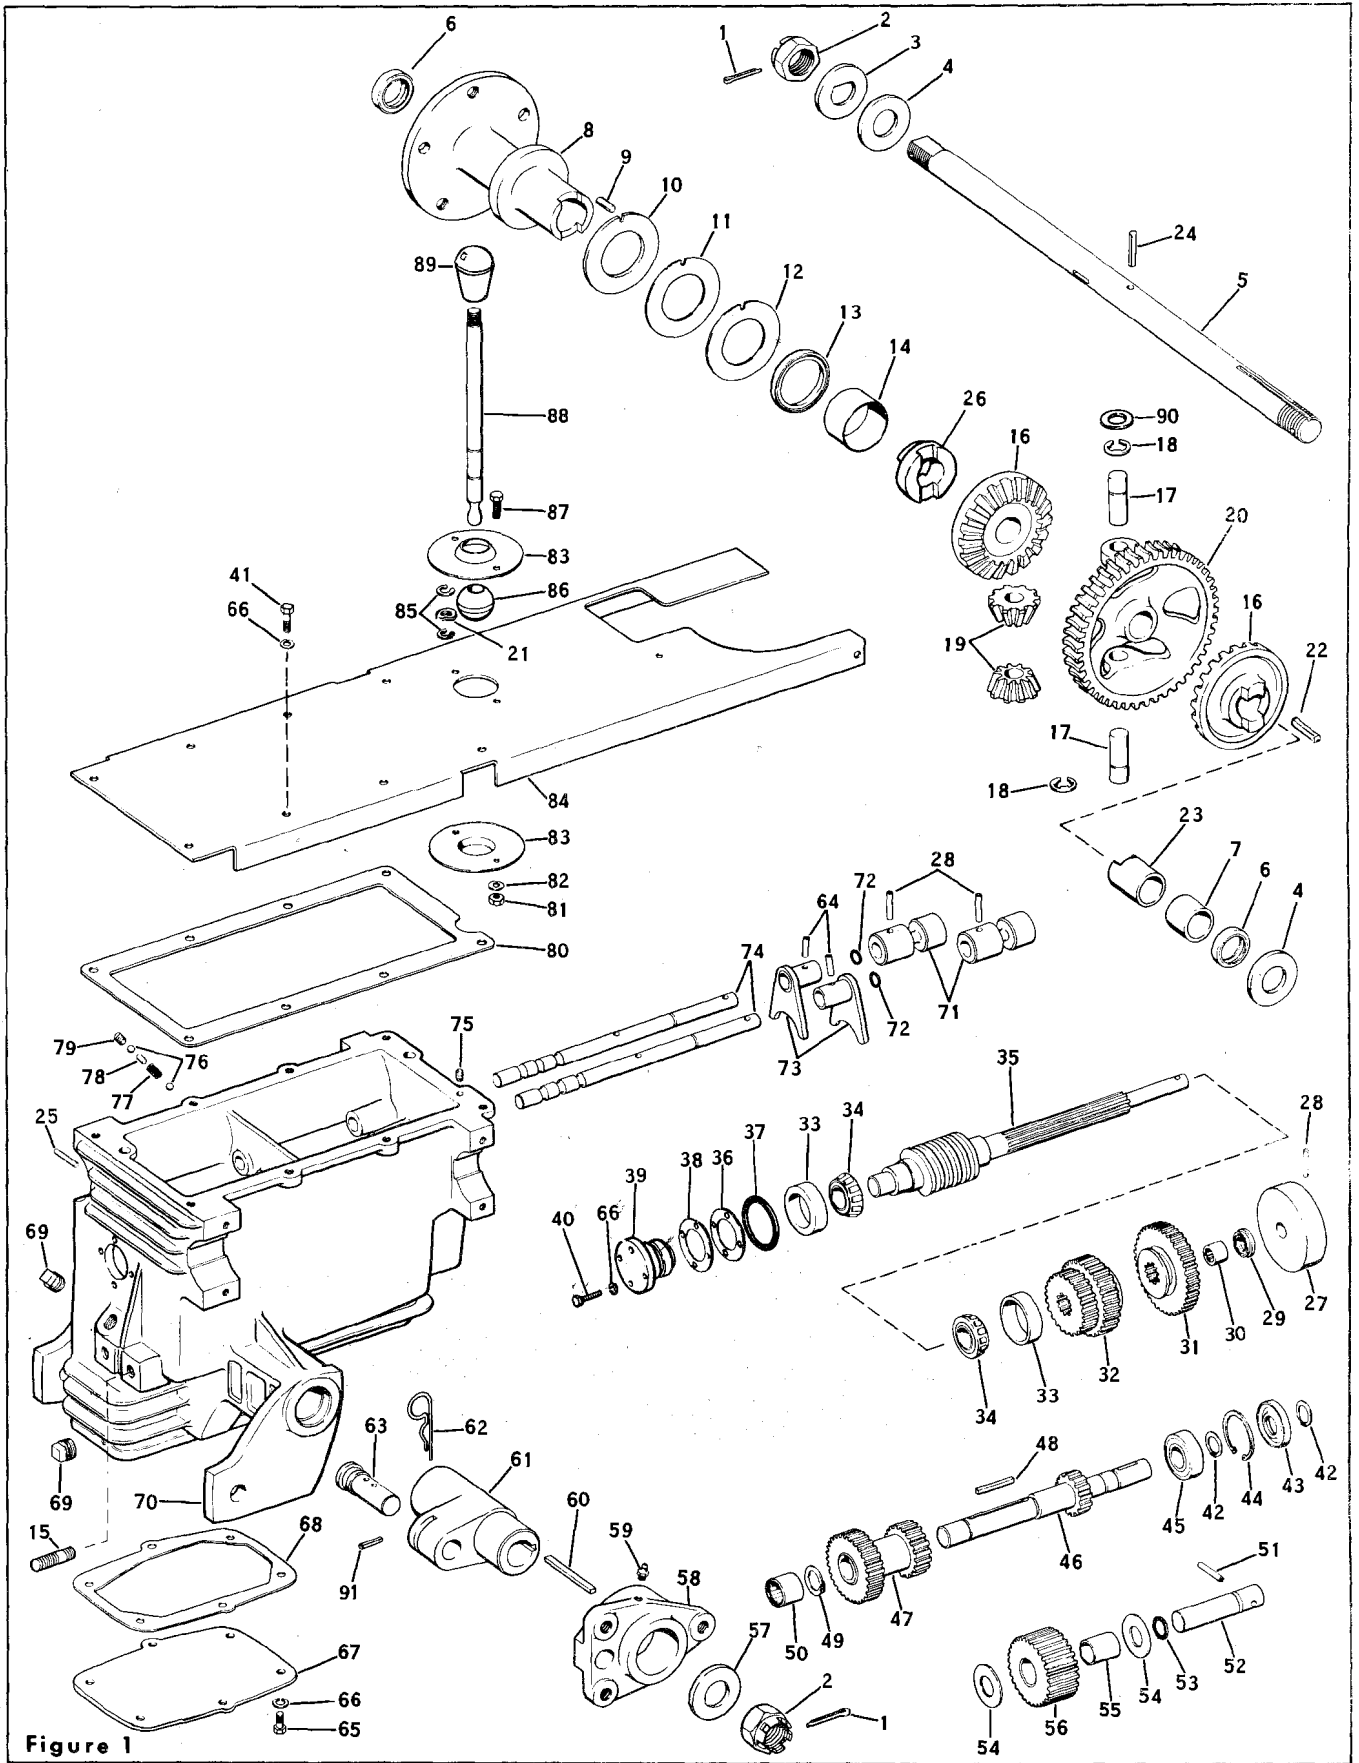

TRANSMISSION ASSEMBLY MODELS 171-01 AND 172-01

ASSEMBLY PART NO. 1714998

Figure 1

TRANSMISSION ASSEMBLY MODELS 171-01 AND 172-01

Ref. No.	Part No.	Description	No. Req'd.
1	1100352	Cotter Pin 1/8 x 1-1/2	2
2	1120129	Castle Nut 1-14	2
3	1709578	D-Washer	1
4	1711786	Thrust Bearing	2
5	1714886	Axle	1
6	1185295	Oil Seal	2
7	1185300	Bronze Bearing	1
8	1714888	Wheel Hub	1
9	1713457	Drive Pin	2
10	1714558	Shim Washer .020"	As Req.
11	1714559	Shim Washer .005"	As Req.
12	1714557	Thrust Washer	1
13	1185426	Oil Seal	1
14	1714571	Bronze Bearing	1
15	1718067	Stud	2
16	1714917	Bevel Gear - 22T	2
17	1713467	Pinion Shaft	2
18	1177567	Retaining Ring	2
19	1713466	Bevel Pinion - 10T	2
20	1713411	Worm Wheel	1
*21	1706782	Bowed Washer	1
22	1104337	Square Key 1/4 x 1-1/2	1
23	1714566	Drive Hub	1
24	1713432	Drive Pin - Shear Proof	1
25	1120209	Drive Pin 3/16-3/4	1
26	1714565	Coupling	1
27	1713597	Brake Drum	1
28	1704692	Roll Pin 1/8 x 1	3
29	1891820	Oil Seal	1
30	1185165	Needle Bearing	1
31	1713409	Gear - 38T	1
32	1713439	Sliding Gear	1
33	1185276	Bearing Cup	2
34	1185275	Bearing Cone	2
35	1713408	Worm Shaft	1
36	1714291	Shim .010"	As Req.
37	1185572	Oil Ring	1
38	1714292	Shim .003"	As Req.
39	1714290	Bearing Retainer	1
40	1106878	Capscrew 5/16-18 x 1	4
*41	1106876	Capscrew 5/16-18 x 7/8	8
42	1118809	Retaining Ring	2
43	1185352	Oil Seal	1
44	1700012	Retaining Ring	1
45	1104440	Ball Bearing	1
46	1713442	Shaft-Input	1
47	1713436	Gear and Shaft	1

Ref. No.	Part No.	Description	No. Req'd.
48	1108841	Square Key 3/16 x 1-1/2	1
49	1113527	Retaining Ring	1
50	1185280	Needle Bearing	1
51	1185232	Drive Pin 3/16-1-1/4	1
52	1713419	Shaft - Reverse Idler	1
53	1185360	O-Ring	1
54	1707546	Flat Washer	2
55	1185113	Bronze Bearing	1
56	1713412	Gear - 28T	1
57	1711787	Flat Washer	1
58	1715727	Free Wheeling Hub	1
59	1110086	Grease Fitting	1
60	1703053	Square Key 1/4 x 2-3/4	1
61	1715725	Drive Collar	1
62	1185590	Hitch Pin	1
63	1713426	Lock Pin	1
64	1703066	Drive Pin 1/8 x 3/4	2
65	1106872	Capscrew 5/16-18 x 5/8	6
66	1100242	Lockwasher 5/16	18
67	1713428	Cover	1
68	1713427	Gasket	1
69	1105678	Plug	2
70	1713465	Gear Case	1
71	1713422	Connector	2
72	1177388	O-Ring	2
73	1716489	Shifter Arm	2
74	1713424	Shifter Shaft	2
75	182682	Breather	1
76	1713416	Ball	2
77	1713417	Spring	1
78	1713421	Pin	1
79	1185342	Set Screw 5/16-18 x 3/8	1
80	1713429	Gasket	1
*81	1103838	Hex Nut 1/4-20	2
*82	1100241	Lockwasher 1/4	2
*83	1713455	Bearing Retainer	2
*84	1717274	Cover Plate	1
*85	1118804	Retaining Ring	2
*86	1713423	Pivot Ball	1
*87	1106832	Capscrew 1/4-20 x 5/8	2
*88	1716518	Shift Lever	1
*89	1715546	Knob - Control	1
90	1712763	Thrust Washer	4
91	1185409	Drive Pin 1/4 x 5/8	1

*Indicates Parts not Included with Gear Case Assembly Part No. 1714998