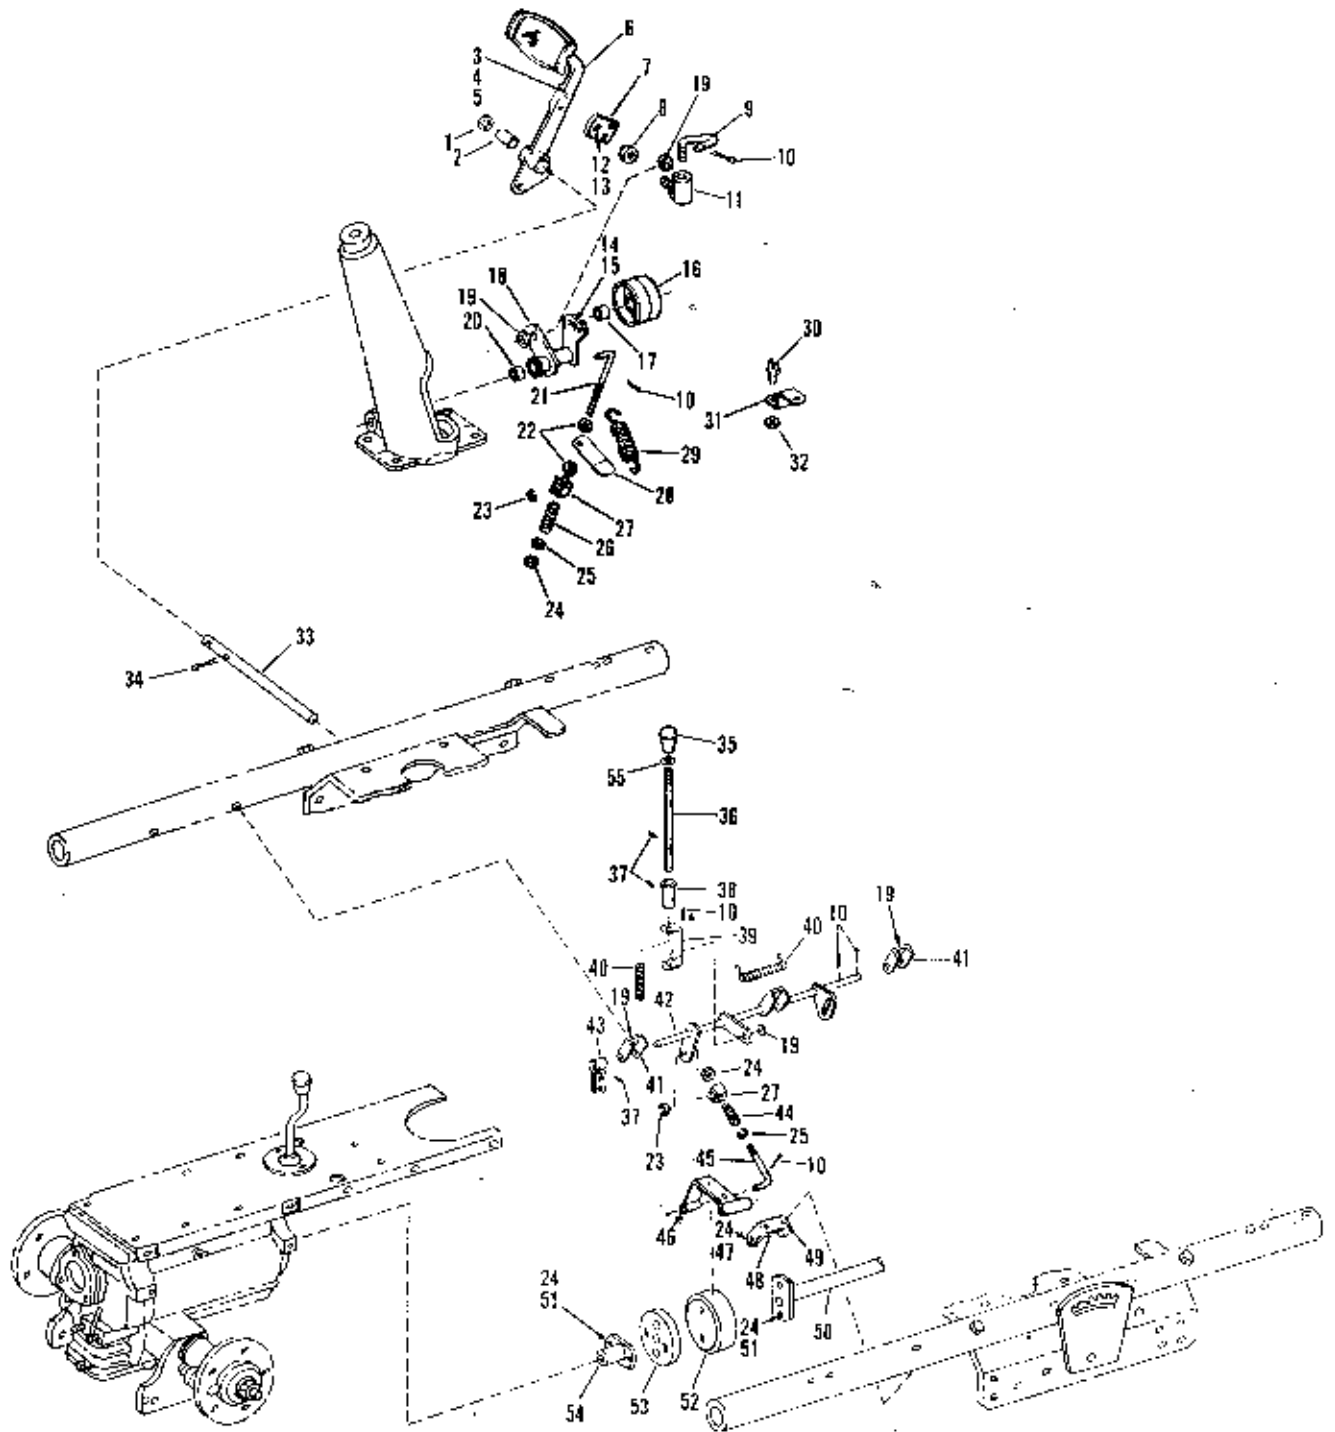

BOLENS 10 HP TRACTOR

Figure 5. BRAKE and CLUTCH CONTROL ASSEMBLIES

MODEL 1055 (G-10)

REF. NO.	PART NO.	DESCRIPTION	NO. REQ'D.
1	• 1705092	Flat Washer	2
2	1185582	Bearing, Sleeve	1
3	• 1186231	Hex Nut, 3/8-16	2
4	• 1100241	Lockwasher, 1/4	2
5	• 1100069	Hex Hd. Capscrew, 1/4-20 x 1	2
6	1717372	Pedal, Clutch	1
7	1717267	Lug	1
8	1716778	Spacer	1
9	1717362	Clutch Rod	1
10	• 1100346	Pin, Cotter 3/32 x 3/4	6
11	1733963	Ball Joint	1
12	• 1100243	Lockwasher, 3/8	1
13	• 1186212	Nut, 3/8-24	1
14	• 1100049	Capscrew, 3/8-16 x 2-1/4	1
15	• 110108	Lock Nut, 3/8-16	1
16	1713802	Idler Pulley	1
17	1713783	Spacer	1
18	1717338	Clutch Control Arm Assy (1) (2)	1
	1731955	Clutch Control Arm Assy (3) (4)	1
19	1107383	Flat Washer, 3/8	4
20	1185586	Nylined Bearings	1
21	1713795	Brake Rod	1
22	• 1186230	Hex Nut, 5/16-18	2
23	1185257	Retaining Ring	1
24	• 1110107	Lock Nut, 5/16-18	6
25	1107382	Flat Washer, 5/16	2
26	1713781	Compression Spring	1
27	1713804	Brake Control Pivot	2
28	1725474	Activator	1
29	1713390	Spring	1
30	1720963	Switch, Safety Interlock	1