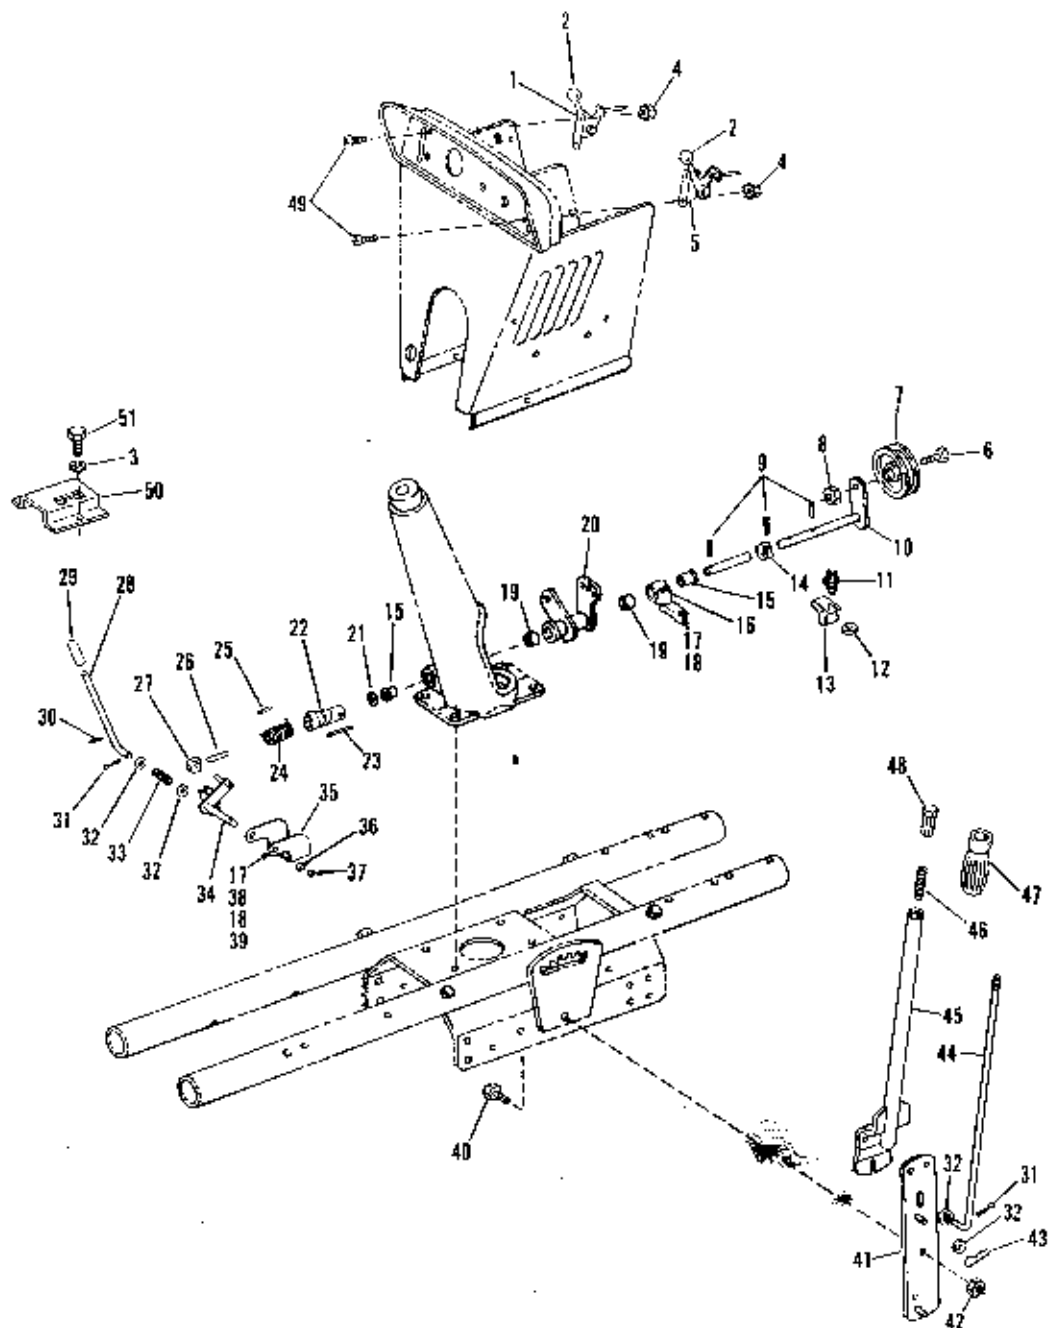

BOLENS 10 HP TRACTOR

Figure 4. HAND CONTROLS and LIFT ASSEMBLY

MODEL 1055 (G-10)

REF. NO.	PART NO.	DESCRIPTION	NO. REQ'D.
1	1723439	Control, Choke (Incl. Ref. No. 2) (1) (2)	1
	1730699	Control, Choke (3) (4)	1
2	1725511	Knob Only (1)	2
	1724527	Knob Only (2) (3) (4)	2
3	• 1187612	Lockwasher, 1/4	1
4	• 1185985	Nut w/Lockwasher (Keys) #10-24	4
5	1723440	Control, Throttle (Incl. Ref. No. 2) (1) (2)	1
	1730700	Control, Throttle (3) (4)	1
6	• 1100086	Hex Hd. Capscrew, 3/8-16 x 2-1/4	1
7	1713803	Idler Pulley	1
8	• 1110108	Lock Nut, 3/8-16	1
9	1704692	Pin, Drive 1/8 x 1	3
10	1717347	Shaft Assy., PTO Control (1)	1
	1726541	Shaft Assy., PTO Control (2) (3) (4)	1
11	1720963	Switch, Safety Interlock	1
12	• 1721070	Nut, Pal 9/16-18	1
13	1722717	Spring, Interlock Actuating	1
14	1720962	Cam, Interlock Switch	1
15	1185647	Bearing, Nylon	2
16	1716580	Support Shaft	1
17	• 1100044	Hex Hd. Capscrew, 5/16-18 x 3/4	3
18	• 1100242	Lockwasher, 5/16	3
19	1185586	Nylined Bearings	2
20	1717338	Clutch Control Arm Assy (1) (2)	1
	1731955	Clutch Control Arm Assy (3) (4)	1
21	1706782	Washer, Bowed	1
22	1723370	Pivot, PTO Control	1
23	1120210	Pin, Roll 3/16 x 1	1