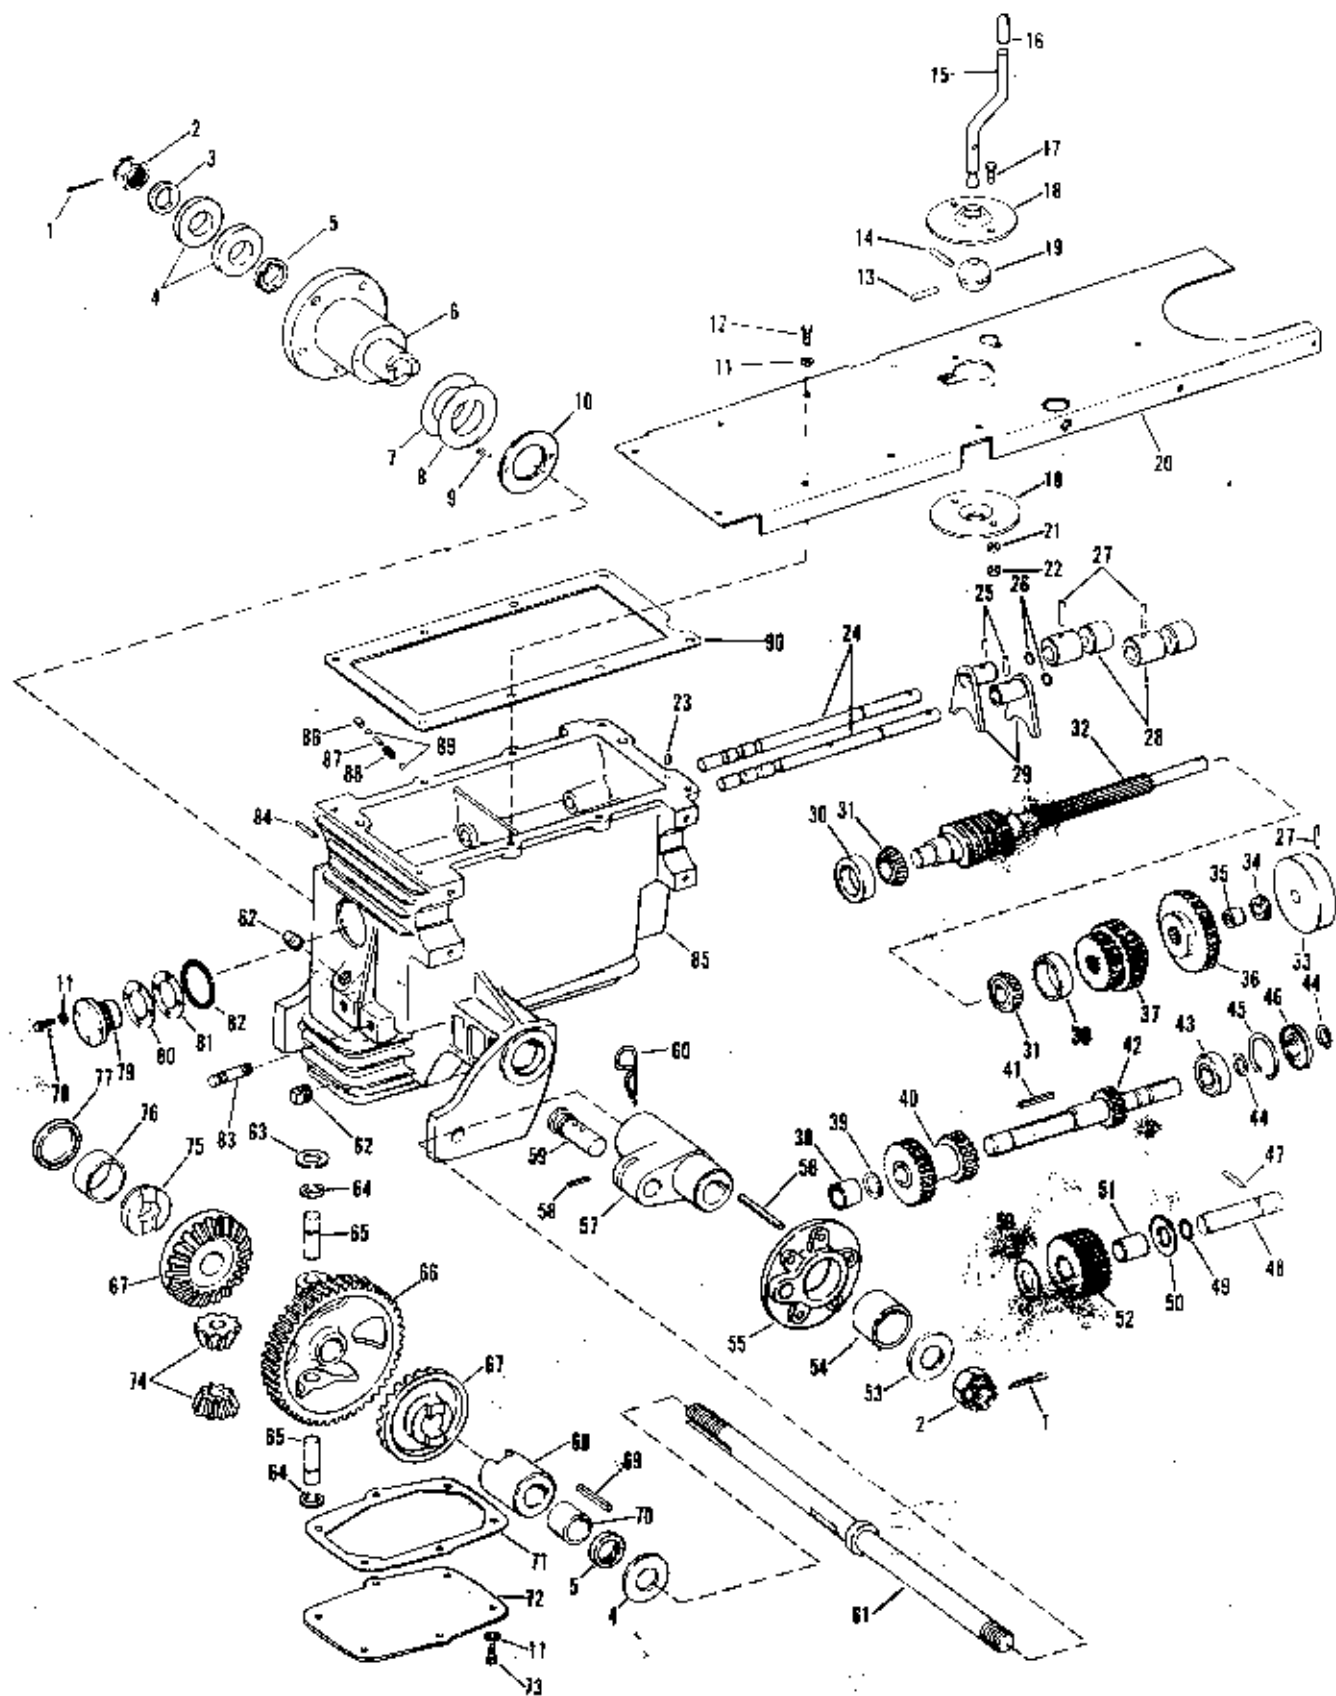

BOLENS 10 HP TRACTOR

Figure 3. TRANSMISSION ASSEMBLY

REF. NO.	PART NO.	DESCRIPTION	NO. REQ'D.
1	• 1100352	Cotter Pin, 1/8 x 1-1/2	2
2	• 1120129	Hex Nut, 1-14	2
3	1709578	Washer "D" Hole	1
4	1711786	Thrust Bearing	3
5	1185295	Oil Seal	2
6	1722132	Wheel Hub	1
7	1714558	Shim - .020	As Req.
8	1714559	Shim - .005	As Req.
9	1713457	Drive Pin	2
10	1714557	Thrust Bearing	1
11	• 1100242	Lockwasher, 5/16	18
12	• 1106876	Capscrew, 5/16-18 x 7/8	8
13	1110181	Dowel Pin	1
14	1185232	Drive Pin, 3/16 x 1-1/4	1
15	1722005	Shifter Lever (1)	1
	1723558	Shifter Lever (2) (3) (4)	1
16	1723559	Handle Grip	1
17	• 1106832	Capscrew, 1/4-20 x 5/8	2
18	1713455	Bearing Retainer	2
19	1722004	Pivot Ball	1
20	1723436	Cover Plate	1
21	• 1100241	Lockwasher, 1/4	2
22	• 1103838	Hex Nut, 1/4-20	2
23	182682	Breather	1
24	1713424	Shifter Shaft	2
25	1177625	Drive Pin, 1/8 x 3/4	2
26	1177388	O-Ring	2
27	1704692	Roll Pin, 1/8 x 1	3
28	1713422	Connector	2
29	1716489	Shifter Arm	2
30	1185276	Bearing Cup	2
31	1185275	Bearing Cone	2
32	1713408	Worm Shaft	1
33	1713597	Brake Drum	1
34	1891820	Oil Seal	1
35	1185165	Needle Bearing	1
36	1713409	Gear - 38 T	1
37	1713439	Sliding Gear	1
38	1185280	Needle Bearing	1
39	1113527	Retaining Ring	1
40	1713436	Gear and Shaft	1
41	1106841	Sq. Key, 3/16 x 1-1/2	1
42	1713442	Shaft	1
43	1104440	Ball Bearing	1
44	1118809	Retaining Ring	2
45	1187439	Retaining Ring	1
46	1185352	Oil Seal	1