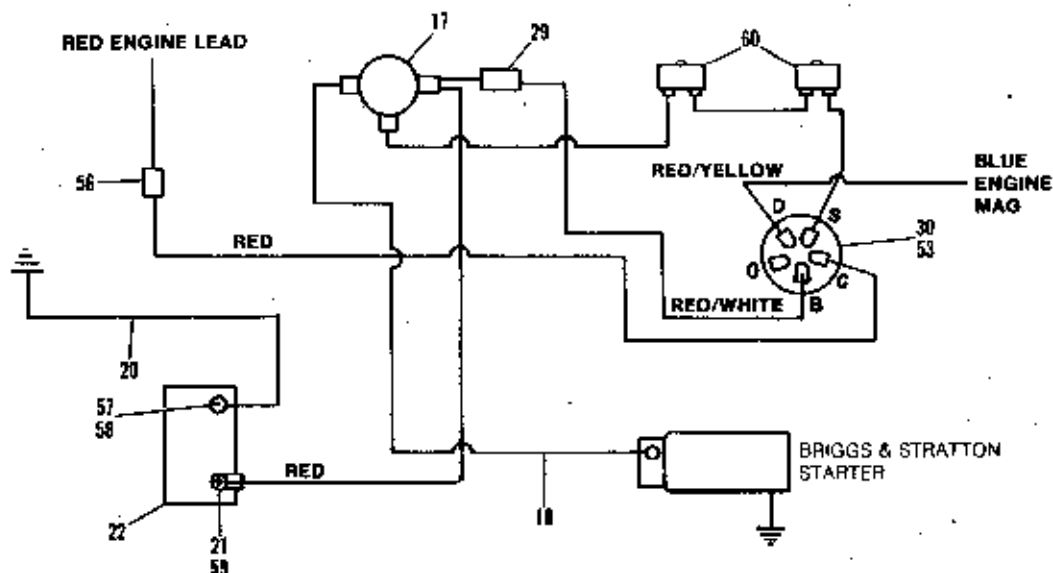

BOLENS 10 HP TRACTOR

SERIAL NUMBER 01001D1 THRU 0299999

SEE FIGURE 8, PAGE 15
FOR BREAKDOWN

Figure 7. ELECTRICAL SYSTEM

SERIAL NUMBER 0300101 THRU 0499999

REF. NO.	PART NO.	DESCRIPTION	NO. REQ'D.
1	1716169	Starter - Generator (1) (2)	1
2	1713855	Generator Pulley (1) (2)	1
3	1725478	Strap - Gen. Adj (1) (2)	1
4	1713533	Generator Belt, 33-7/16 (1) (2)	1
5	1725477	Bracket - Generator (1) (2)	1
6	1100078	Screw, Hex Hd. Cap, 5/16-18 x 7/8 (1) (2)	4
7	1100242	Lockwasher, 5/16 (1) (2)	5
8	1107382	Washer, Flat 5/16 (1) (2)	1
9	1110107	Self Locking Nut, 5/16-18 (1) (2)	6
10	1100808	Hex Hd. Capscrew, 5/16-18 x 1-1/4 (1) (2)	1
11	1723480	Voltage Regulator (1) (2)	1
12	1186229	Hex Nut, 1/4-20	4
13	1100241	Lockwasher, 1/4	4
14	1115931	Phil. Hd. Screw, 1/4-20 x 5/8	4
15	1717395	Lead Wire (Sol to Volt Reg)	1
16	1722114	Lead Wire (Grd to Volt Reg)	1
17	1717048	Solenoid	1
18	1722113	Lead (Starter to Sol)	1
19	1722115	Lead (Starter to Reg)	1
20	1722081	Lead Assy. (Grd to Batt)	1
21	1715012	Terminal Boot	1
22	1716072	Battery 12v-32 amp (1)	1
	1722430	Battery 12v-24 amp (2) (3)	1
23	1722086	Carrier Battery	1
24	1709652	Wing Nut, 1/4-20	2
25	1805527	Battery Retainer	1
26	1722104	Clamp Rod	2
27	1185872	Screw, 5/16-18 x 1/2	4
28	1185873	Speed Nut "U" Type 5/16-18	4