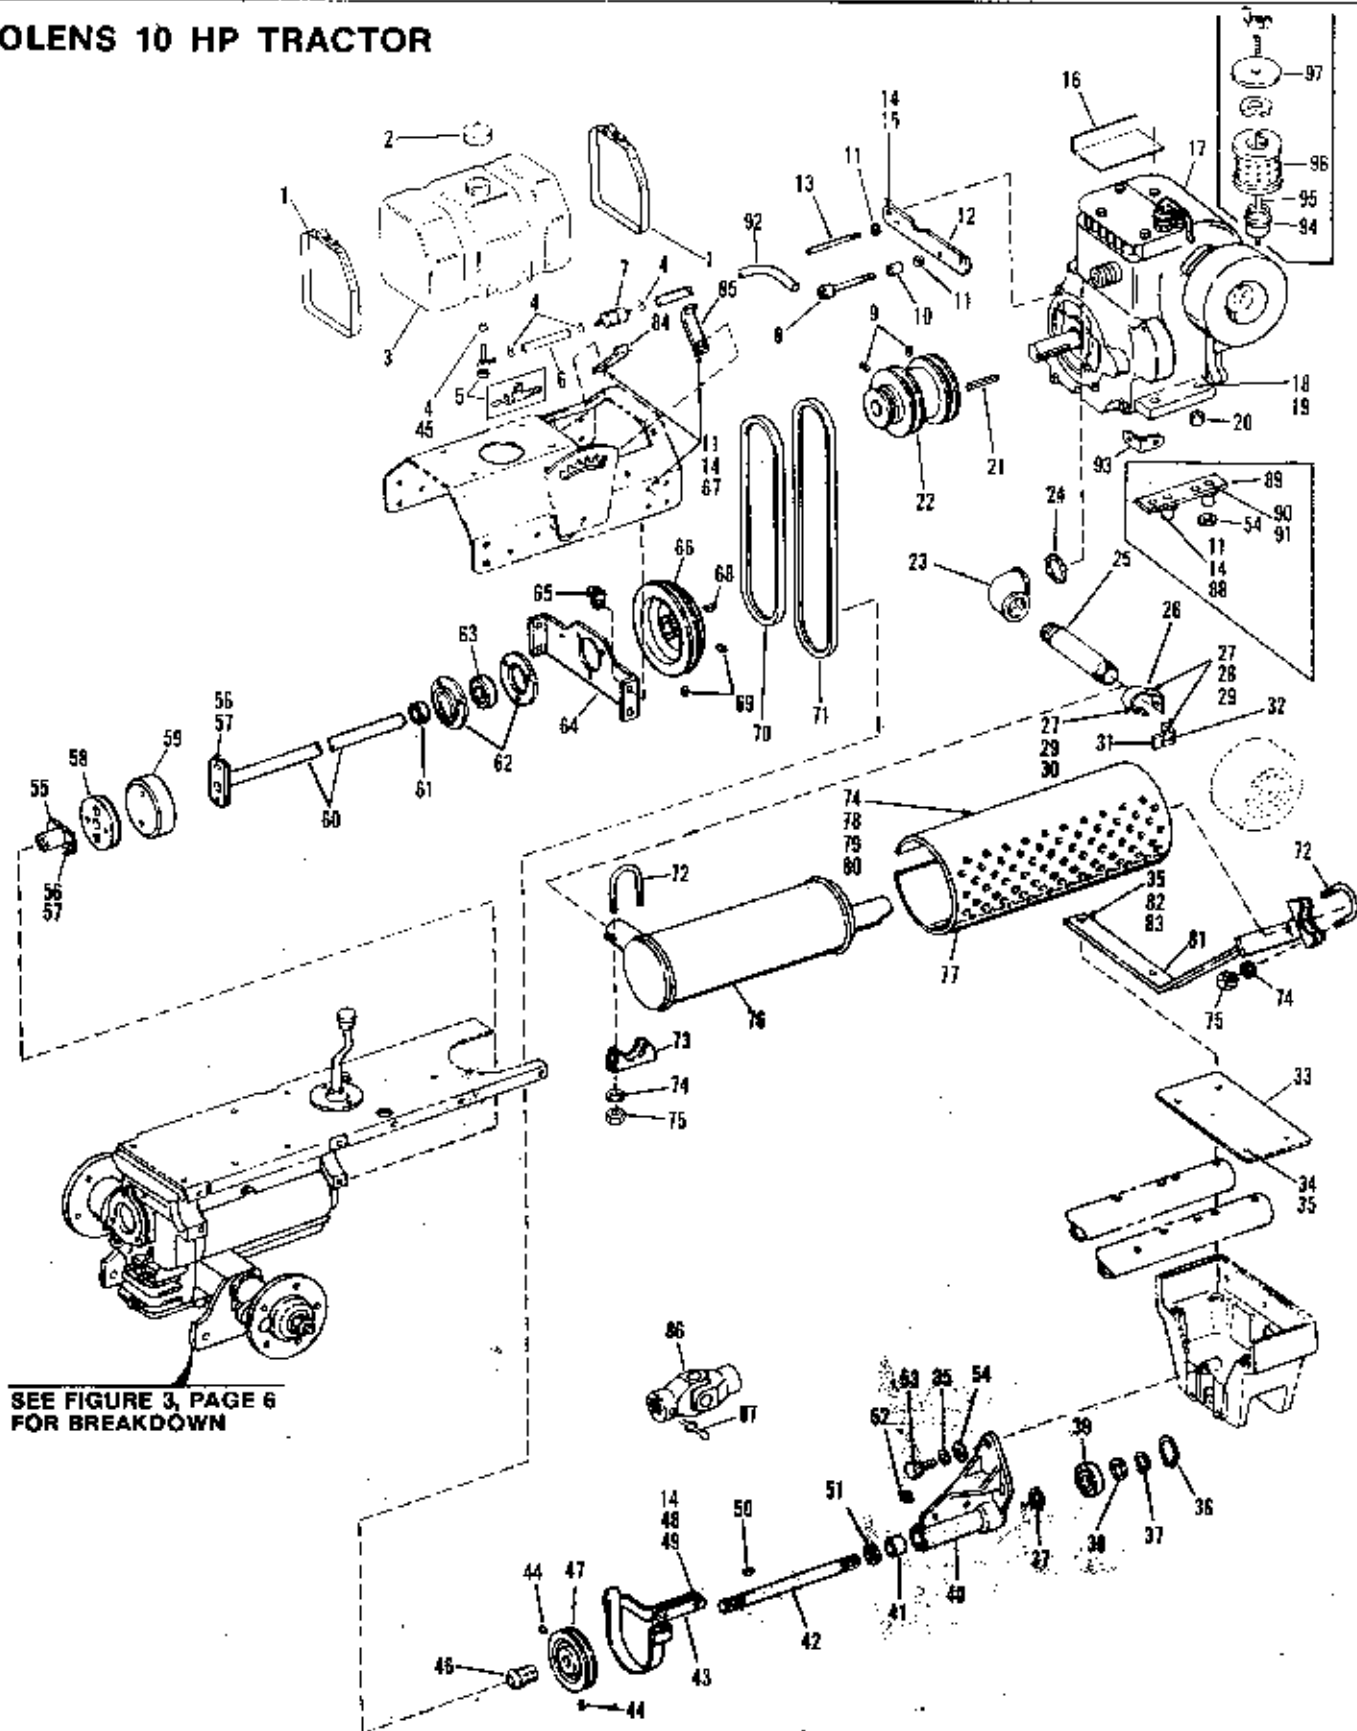

BOLENS 10 HP TRACTOR

Figure 2. ENGINE and DRIVE ASSEMBLY

REF. NO.	PART NO.	DESCRIPTION	NO. REQ'D.
1	1723413	Strap, Gas Tank	2
2	1723473	Cap, Gas Tank	1
3	1721579	Tank Gasoline	1
4	1719185	Clamp, Hose	4
5	1723518	Outlet, Gas Tank (1) (2)	1
	1731901	Valve, Shut-off (3)(4)(5)	1
6	1723519	Fuel Line	1
7	1723521	Filter, Fuel Line (1) (2)	1
	1731399	Filter, Fuel Line (3) (4)	1
8	1717340	Belt Guide Assembly	1
9	1103470	Setscrew, 5/16-18 x 1/2	2
10	1713790	Spacer	1
11	1100004	Hex Nut, 5/16-18	12
12	1725616	Belt Guide Bracket	1
13	1717339	Belt Guide Rod	1
14	1100242	Lockwasher, 5/16	14
15	1185821	Socket Hd. Capscrew, 5/16-18 x 3/4	2
16	1725620	Support Gas Tank (1) (2)	1
17		Tecumseh Engine, HH100 (1) (2)	1
		Briggs & Stratton, 251417 (3) (4)(5)	1
18	1726807	Screw, 3/8-16 x 3-3/4	4
19	1103995	Lockwasher, 3/8 Tooth	4
20	1725619	Spacer (1) (2)	4
21	1187474	Square Key, 1/4 x 2-1/4	1
22	1717336	Engine Pulley (1) (2)	1
	1731271	Sheave, Engine (3) (4)	1
	1733090	Sheave, Engine (5)	1
23	1721270	Elbow, 90° (1) (2)	1
	1105074	Elbow, 45° (3) (4)(5)	1
24	1721036	Lock Nut, Hex 1 NPT	1
25	1105925	Exhaust Pipe (1)	1
	1727858	Exhaust Pipe (2)	1
	1731391	Exhaust Pipe (3) (4)(5)	1
26	1725642	Support, Exhaust Manifold (1) (2)	1
27	1100241	Lockwasher, 1/4	3
28	1100804	Hex Hd. Capscrew, 1/4-20 x 1/2	3
29	1110106	Self Locking Nut, 1/4-20	3
30	1100807	Hex Hd. Capscrew, 1/4-20 x 2	1
31	1723659	Bracket, Throttle Wire (2)	1
32	1185987	Screw/Lockwasher, #10-24 x 5/8 (2)	1
33	1713394	Plate, Cover	1
34	1111614	Hex Hd. Capscrew, 3/8-16 x 3	4
35	1100243	Lockwasher, 3/8	7
36	1118730	Ring, Retaining	1
37	1185649	Ring, Retaining	2
38	1721590	Washer - Seal	1
39	1185605	Bearing, Ball	1
40	1715785	Support, PTO	1
41	1185010	Bearing, Needle	1
42	1721589	Shaft, PTO	1
43	1717334	Belt Guide, PTO	1
44	1185550	Setscrew, 3/8-16 x 5/16	2
45	1723474	Clamp, Hose (3) (4)	1
46	1714132	Crutch Tip	2
47	1717348	Pulley	1
48	1100808	Hex Hd. Capscrew, 5/16-18 x 1-1/8	2