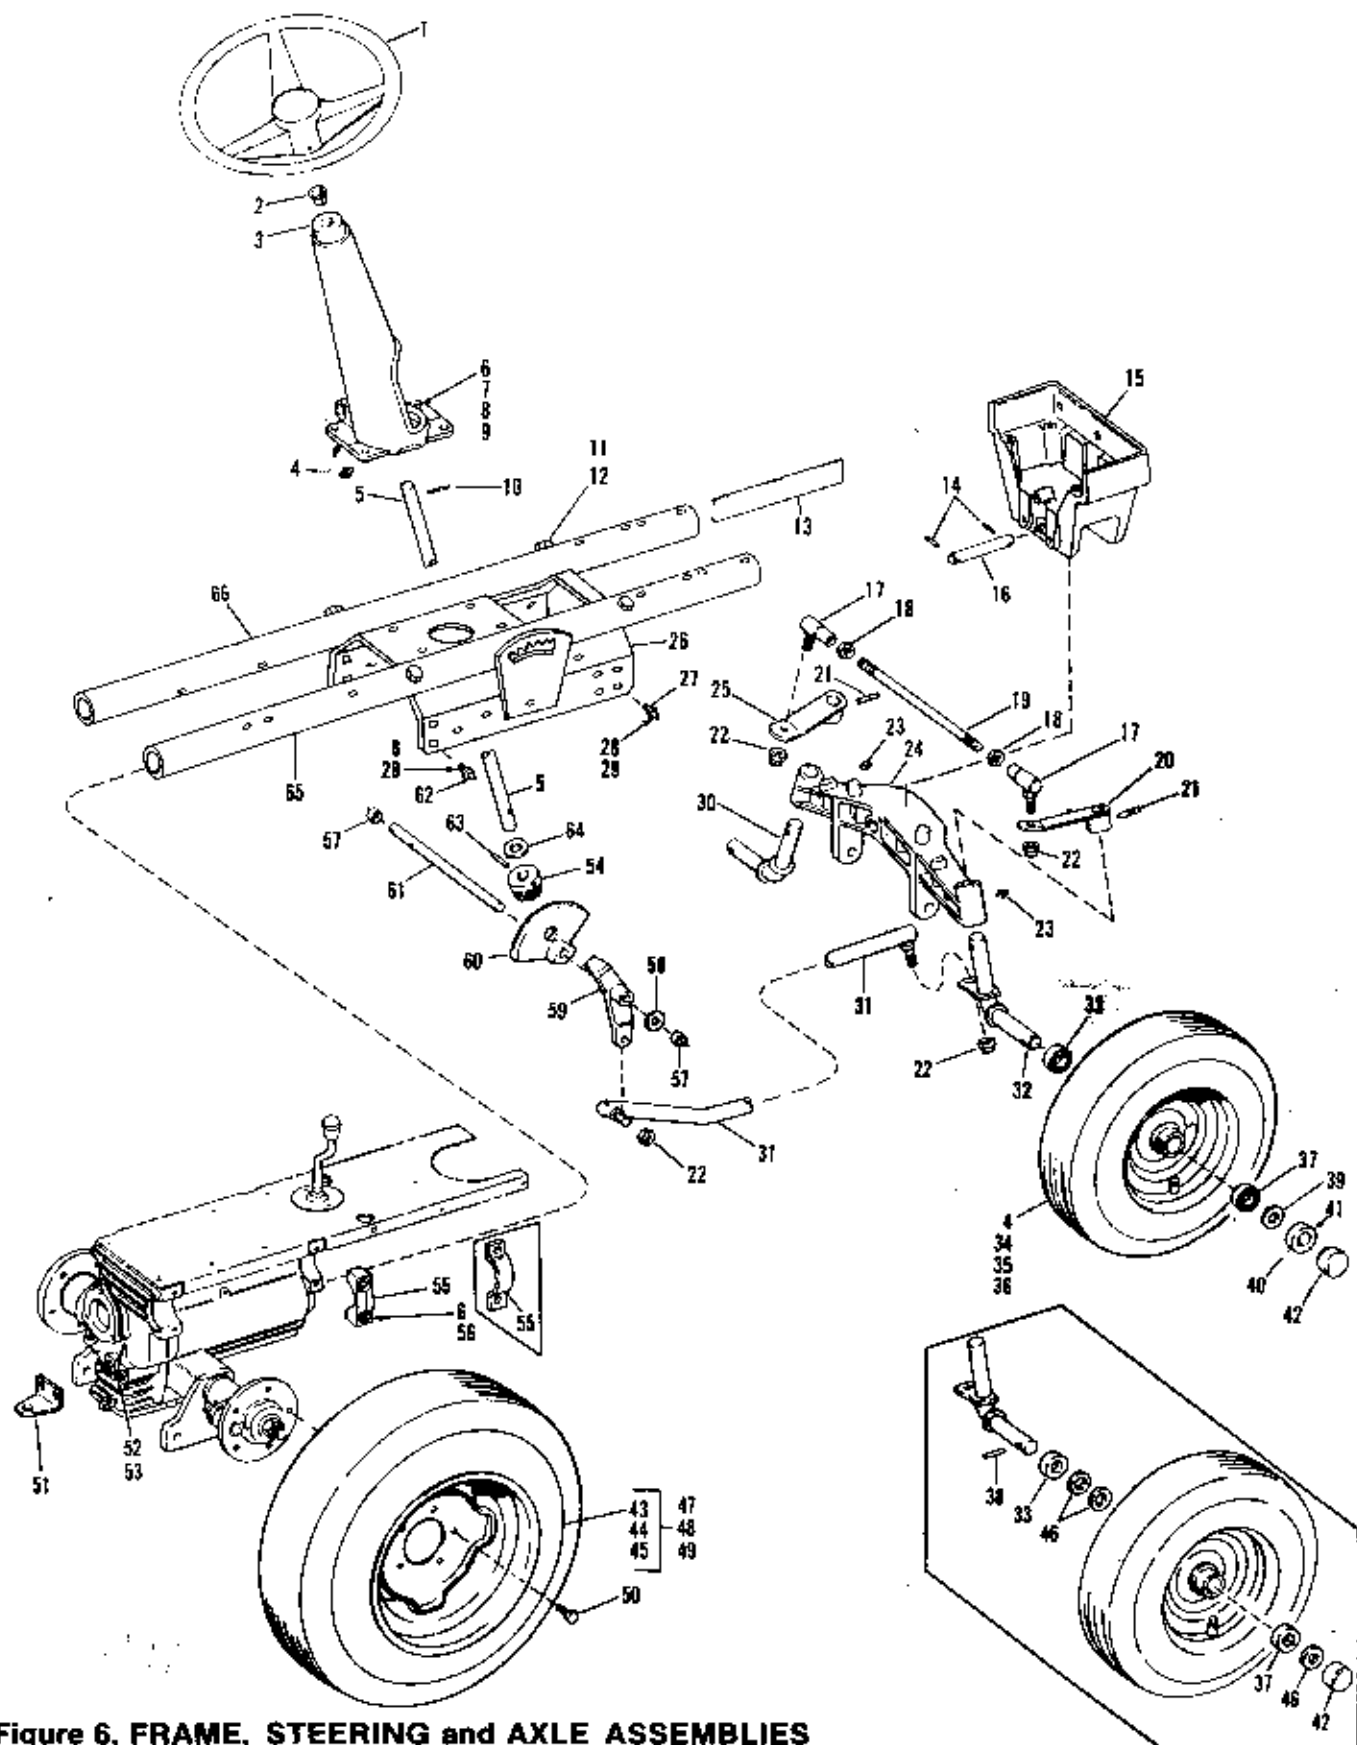

BOLENS 10 HP TRACTOR

Figure 6. FRAME, STEERING and AXLE ASSEMBLIES

REF. NO.	PART NO.	DESCRIPTION	NO. REQ'D.
1	1723089	Steering Wheel (1)	1
	1727284	Steering Wheel (2)(3)(4)	1
2	1717263	Bearing	1
3	1717258	Support, Steering	1
4	1104954	Grease Fitting	3
5	1725466	Steering Shaft	1
6	• 1100243	Lockwasher, 3/8	12
7	• 1107383	Flat Washer, 3/8	4
8	• 1186231	Hex Nut, 3/8-16	4
9	• 1100043	Hex Hd. Capscrew, 3/8-16 x 1-1/4	4
10	1185279	Pin, Drive 1/4 x 2-1/4	1
11	• 1100770	Hex Hd. Capscrew, 3/8-16 x 2-3/4	4
12	• 1110108	Lock Nut, 3/8-16	4
13	1723711	Plate, Reinforcement	4
14	1185232	Pin, Drive 3/16 x 1-1/4	2
15	1717270	Support, Axle	1
16	1713383	Pivot, Axle	1
17	1713361	Ball Joint	2
18	• 1103926	Nut, Hex Jam 1/2-20	2
19	1713385	Rod, Tie	1
20	1723355	Tie Rod Arm Assy. R.H.	1
21	1891896	Pin, Drive 5/16 x 1-1/2	2
22	• 1110152	Self Locking Nut, 1/2-20	4
23	1185976	Grease Fitting	2
24	1723343	Axle, Front	1
25	1723354	Tie Rod Arm Assy. L.H.	1
26	1717315	Plate Assy., Mounting	1
27	1722848	Pin, Front	2
28	• 1100242	Lockwasher, 5/16	4
29	• 1186230	Hex Nut, 5/16-18	2
30	1723346	Spindle Assy. L.H.	1
31	1717462	Drag Link	1
32	1723345	Spindle Assy. R.H.	1
33	1185616	Bearing, Ball w/Seal	2
34	1715855	Valve Stem Assembly	2
35	1715789	Wheel (Incl. Ref. No. 4)	2
36	1718291	Tubeless Tire 4.80/400 x 8 (Goodyear Terra)	2
	1727902	Tubeless Tire 4.80/400 x 8 (Carlisle)	2
		Tubeless Tire 4.80/400 x 8 (Goodyear Softrac)	2
37	1185615	Bearing, Ball	2
38	1185348	Roll Pin, 1/4 x 1-1/4 (3)(4)	2
39	121898	Washer (1)(2)	4
40	1716197	Collar, Wheel Retaining (1)(2)	2
41	• 1187857	Hex Hd. Socket Screw, 1/4-20 x 1 (1)(2)	2
42	1715899	Dust Cap, 1-1/2 ID	2

REF. NO.	PART NO.	DESCRIPTION	NO. REQ'D.
43	1715787	Wheel Only	2
44	1715856	Tubeless Tire 23 x 8.50-12 (Goodyear Terra)	2
	1727901	Tubeless Tire 23 x 8.50-12 (Carlisle)	2
		Tubeless Tire 23 x 8.50-12 (Goodyear Softrac)	2
45	1716011	Valve Stem Assembly	2
46	1700821	Washer, Thrust (3)(4)	6