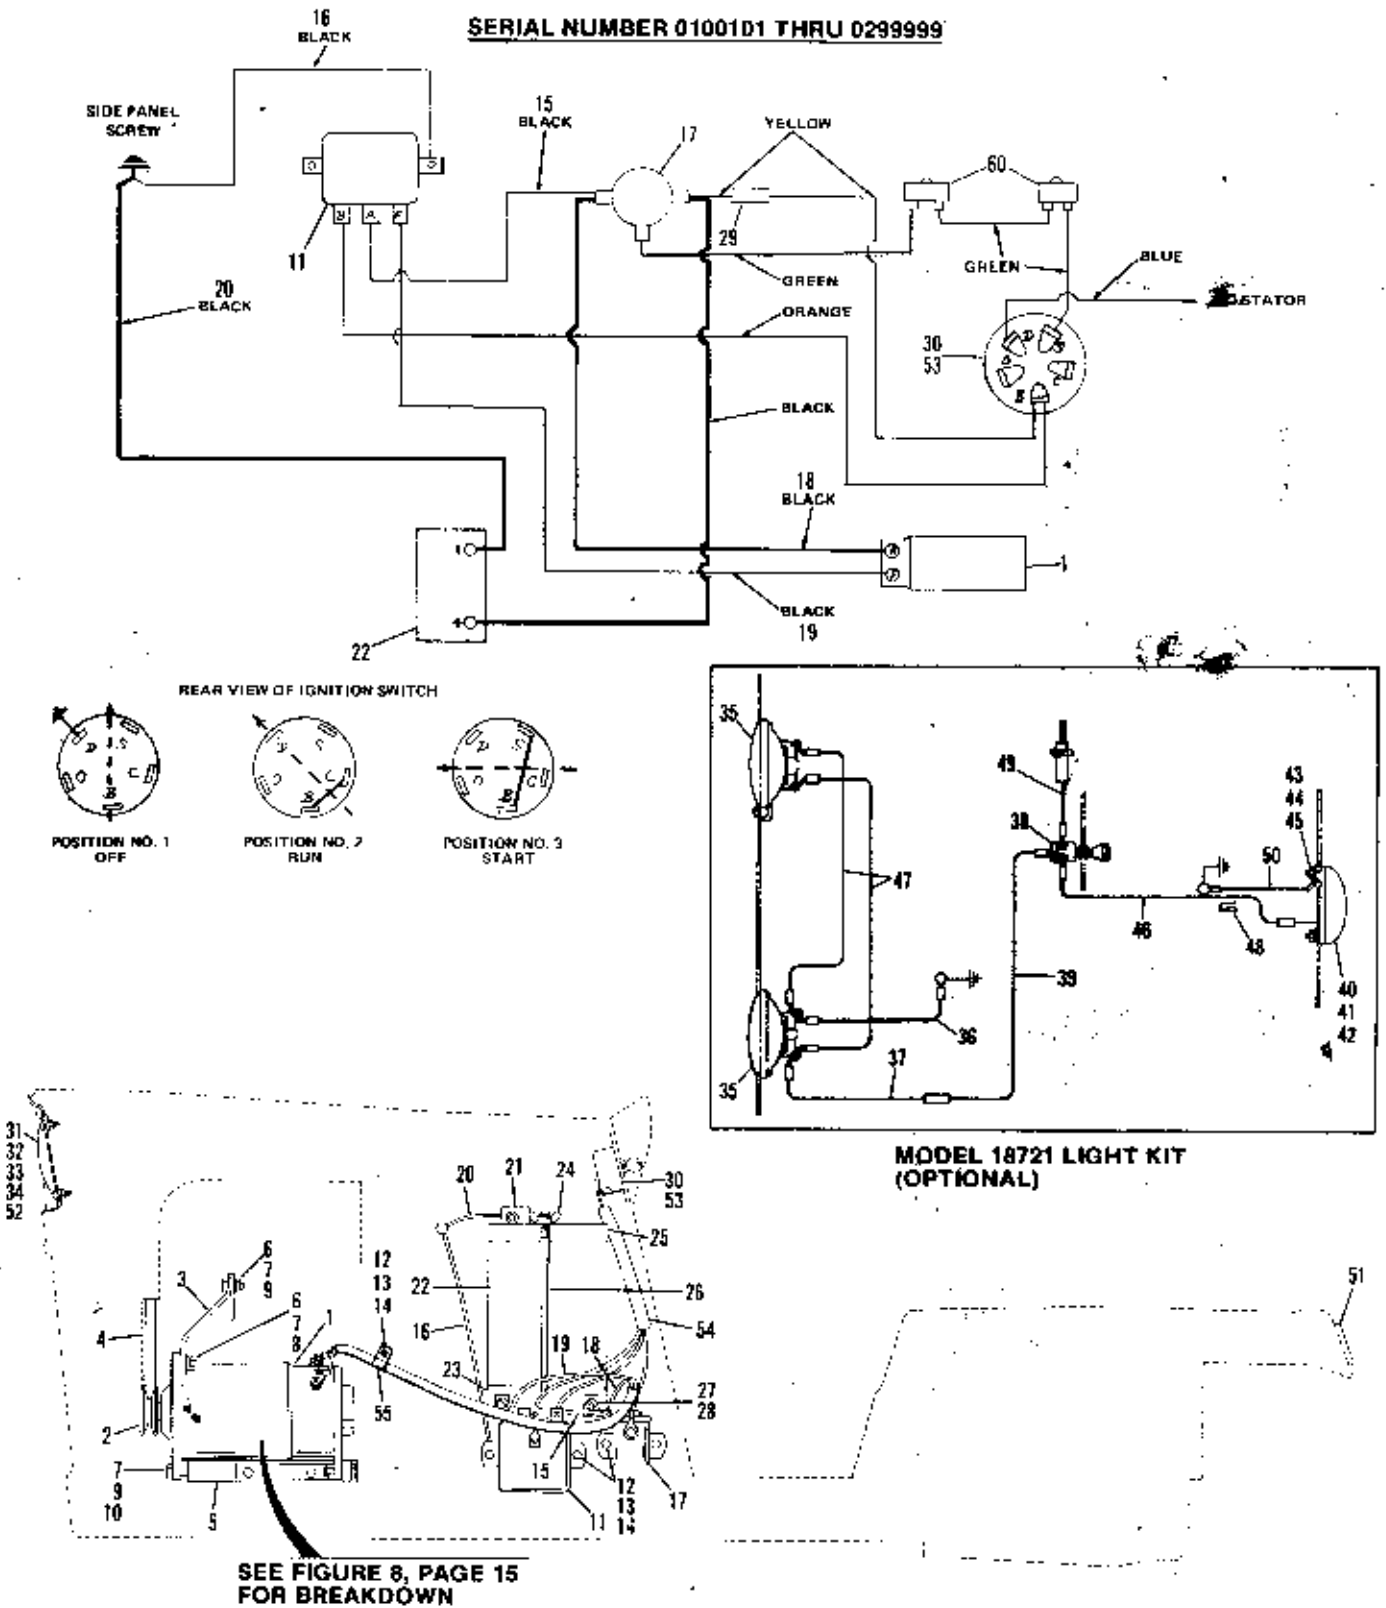

REF. NO.	PART NO.	DESCRIPTION	NO. REQ'D.
1	1723089	Steering Wheel (1)	1
	1727284	Steering Wheel (2)(3)(4)	1
2	1717263	Bearing	1
3	1717258	Support, Steering	1
4	1104954	Grease Fitting	3
5	1725466	Steering Shaft	1
6	• 1100243	Lockwasher, 3/8	12
7	• 1107383	Flat Washer, 3/8	4
8	• 1186231	Hex Nut, 3/8-16	4
9	• 1100043	Hex Hd. Capscrew, 3/8-16 x 1-1/4	4
10	1185279	Pin, Drive 1/4 x 2-1/4	1
11	• 1100770	Hex Hd. Capscrew, 3/8-16 x 2-3/4	4
12	• 1110108	Lock Nut, 3/8-16	4
13	1723711	Plate, Reinforcement	4
14	1185232	Pin, Drive 3/16 x 1-1/4	2
15	1717270	Support, Axle	1
16	1713383	Pivot, Axle	1
17	1713361	Ball Joint	2
18	• 1103926	Nut, Hex Jam 1/2-20	2
19	1713385	Rod, Tie	1
20	1723355	Tie Rod Arm Assy. R.H.	1
21	1891896	Pin, Drive 5/16 x 1-1/2	2
22	• 1110152	Self Locking Nut, 1/2-20	4
23	1185976	Grease Fitting	2
24	1723343	Axle, Front	1
25	1723354	Tie Rod Arm Assy. L.H.	1
26	1717315	Plate Assy., Mounting	1
27	1722848	Pin, Front	2
28	• 1100242	Lockwasher, 5/16	4
29	• 1186230	Hex Nut, 5/16-18	2
30	1723346	Spindle Assy. L.H.	1
31	1717462	Drag Link	1
32	1723345	Spindle Assy. R.H.	1
33	1185616	Bearing, Ball w/Seal	2
34	1715855	Valve Stem Assembly	2
35	1715789	Wheel (Incl. Ref. No. 4)	2
36	1718291	Tubeless Tire 4.80/400 x 8 (Goodyear Terra)	2
	1727902	Tubeless Tire 4.80/400 x 8 (Carlisle)	2
		Tubeless Tire 4.80/400 x 8 (Goodyear Softrac)	2
37	1185615	Bearing, Ball	2
38	1185348	Roll Pin, 1/4 x 1-1/4 (3)(4)	2
39	121898	Washer (1)(2)	4
40	1716197	Collar, Wheel Retaining (1)(2)	2
41	• 1187857	Hex Hd. Socket Screw, 1/4-20 x 1 (1)(2)	2
42	1715899	Dust Cap, 1-1/2 ID	2

REF. NO.	PART NO.	DESCRIPTION	NO. REQ'D.
43	1715787	Wheel Only	2
44	1715856	Tubeless Tire 23 x 8.50-12 (Goodyear Terra)	2
	1727901	Tubeless Tire 23 x 8.50-12 (Carlisle)	2
		Tubeless Tire 23 x 8.50-12 (Goodyear Softrac)	2
45	1716011	Valve Stem Assembly	2
46	1700821	Washer, Thrust (3)(4)	6

MODEL 18829 AGRI. TIRE KIT

47	1715787	Wheel Assembly (1)(2)(3)	2
	1727899	Wheel Assembly (4)	2
	1716011	Valve	2
	1716971	Tire 23 x 8.50 x 12	2

MODEL 18834 AGRI. TIRE KIT

48	1715787	Wheel Assembly	2
	1719086	Valve	2
	1723199	Tire, 23 x 10.50 x 12	2

MODEL 18835 LAWN & GARDEN TIRE KIT

49	1715787	Wheel Assembly	2
	1716011	Valve	2
	1727300	Tire 23 x 9.50-12	2
50	101085	Bolt, Hub	10
51	1714101	Hitch	1
52	• 1100245	Lockwasher, 1/2	2
53	• 1186233	Hex Nut, 1/2-13	2
54	1713811	Pinion, Steering	1
55	1713461	Cap, Mounting (1)(2)	4
	1731869	Cap, Mounting (3)(4)	4
56	• 1100086	Hex Hd. Capscrew, 3/8-16 x 2-1/4	8
57	1185558	Bearing, Sleeve	2
58	1705092	Flat Washer	1
59	1716563	Arm, Steering	1
60	1713809	Gear, Steering	1
61	1714840	Shaft, Cross	1
62	1722849	Pin, Rear	2
63	1185284	Pin, Drive 1/4 x 2	1
64	1708012	Flat Washer	1
65	1722014	Frame, Tube R.H.	1
66	1722015	Frame, Tube L.H.	1

N1	1723284	Grease Gun
N1	1723479	Multi-purpose Grease

• Common Hardware - purchase locally (Grade 5 where applicable)

(1) Serial Numbers 0100101 thru 0199999
(2) Serial Numbers 0200101 thru 0299999
(3) Serial Numbers 0300101 thru 0399999
(4) Starting With Serial Number 0400101

BOLENS 10 HP TRACTOR

SERIAL NUMBER 01001D1 THRU 0299999

SEE FIGURE 8, PAGE 15
FOR BREAKDOWN