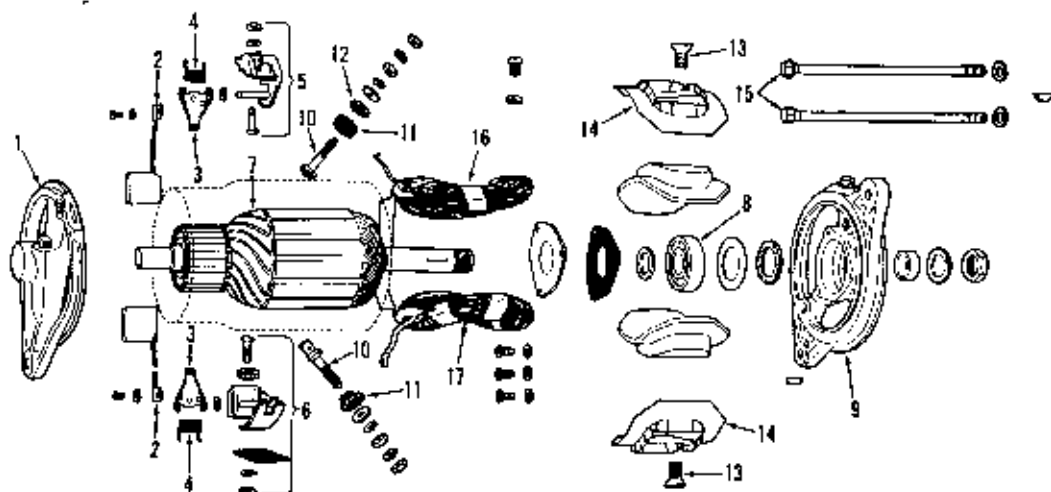

REF. NO.	PART NO.	DESCRIPTION	NO. REQ'D.
1	1723317	Frame, CE	1
2	1723319	Brush	2
3	1723320	Brush Arm	2
4	1723321	Brush Spring	2
5	1723323	Brush Ground Holder Assembly	1
6	1723324	Brush Insul. Holder Assembly	1
7	1723326	Armature	1
8	1723336	Ball Bearing	1

REF. NO.	PART NO.	DESCRIPTION	NO. REQ'D.
9	1723333	Frame, DE	1
10	1724391	Terminal Stud "A & F"	2
11	1724393	Terminal Insul. Bushing	2
12	1724394	Stud Insul. Washer	1
13	1724395	Shoe Pole Screw	2
14	1724397	Coil Field Insul.	2
15	1724399	Bolt	2
16	1723331	Field Coil, R.H.	1
17	1723332	Field Coil, L.H.	1
	1716169	Starter/Generator Assy. Complete (Incl. Ref. Nos. 1 thru 17)	

Figure 8. STARTER - GENERATOR ASSEMBLY