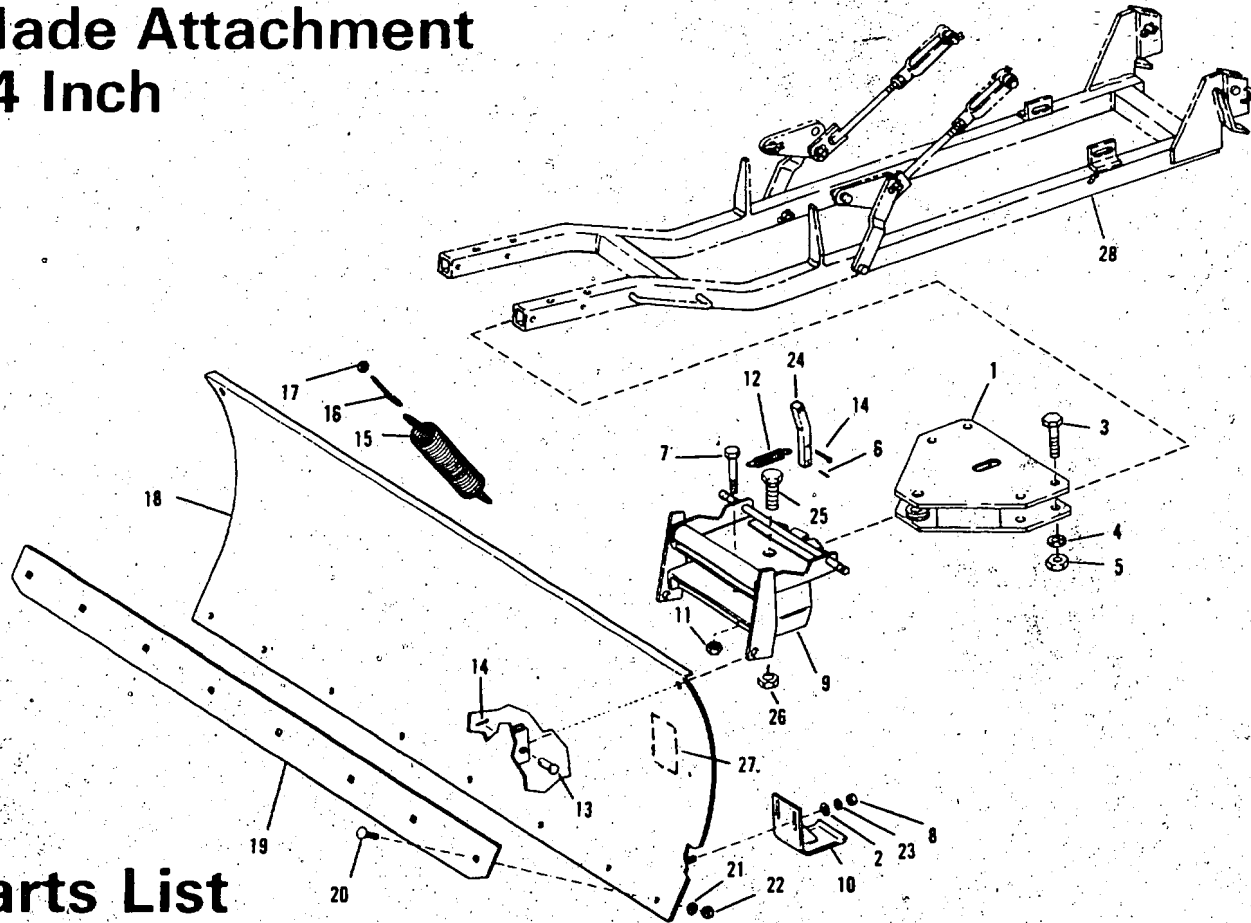

# Bolens®

Model 19220

## Blade Attachment 54 Inch

### Parts List

REF. NO.	PART NO.	DESCRIPTION	NO. REQ'D.	REF. NO.	PART NO.	DESCRIPTION	NO. REQ'D.
1	1723639	Hitch Assembly (1)	1	17	● 1732499	Nut, Lock, 5/16-18	2
	1731057	Hitch Assembly (2) (3)	1	18	1719089	Blade Assembly, Grader	1
2	● 1107383	Flat Washer, 3/8	4	19	1719090	Blade, Scraper	1
3	● 1100056	Cap screw, 1/2-13 x 2-1/4	4	20	● 1186100	Carriage Bolt, 5/16-18 x 1	8
4	● 1100245	Lockwasher, 1/2	4	21	● 1100242	Lockwasher, 5/16	8
5	● 1734514	Nut, 1/2-13	4	22	● 1186230	Nut, 5/16	8
6	1704692	Roll Pin, 1/8 x 1	2	23	● 1100243	Lockwasher, 3/8	4
7	1107073	Cap screw, 5/8-11 x 3	1	24	1714830	Pin, Latch	1
8	● 1186231	Nut, 3/8-16	4	25	● 1100770	Cap screw 3/8-16 x 2-3/4 (2) (3)	1
9	1723572	Pivot Plate Assembly (1)	1	26	● 1733398	Nut, Lock 3/8-16 (2) (3)	1
	1731053	Pivot Plate Assembly (2) (3)	1	27	1727451	Decal, Logo (1) (2)	1
10	1715754	Shoe Assembly	2		1736651	Decal, Logo (3)	1
11	● 1110112	Nut, Lock, 5/8-11	1	28		Model 19250 Push Arm Assy. (See Next Page)	
12	1700401	Spring, Extension	1	NI	1730354	Spray Paint, Black (1) (2)	
13	1708125	Clevis Pin, 1/2 x 1-1/16	2	NI	1736796	Spray Paint, Dark Green (3)	
14	1100349	Cotter Pin, 1/8 x 3/4	3				
15	1714844	Spring, Extension	2				
16	1713077	Eye Bolt	2				