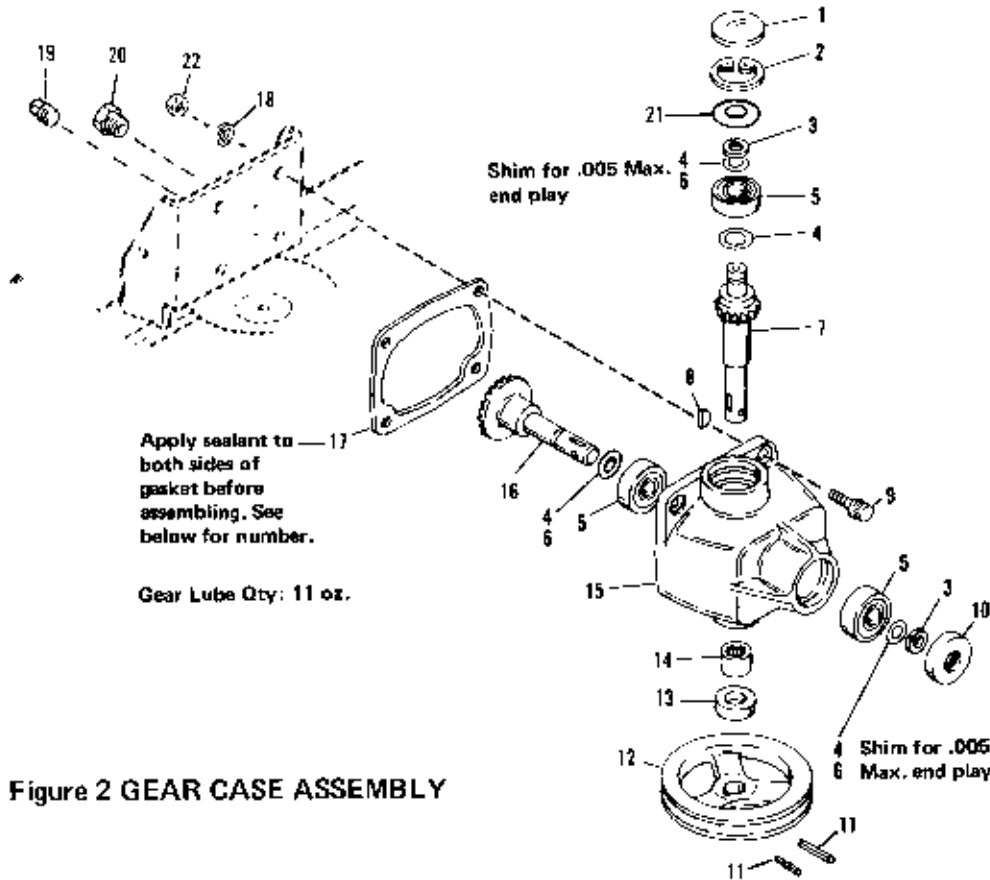

Figure 2 GEAR CASE ASSEMBLY

REF. NO.	PART NO.	DESCRIPTION	NO. REQ'D.	REF. NO.	PART NO.	DESCRIPTION	NO. REQ'D.
1	1711380	Expansion Plug	1	13	1185296	Oil Seal	1
2	1118730	Retaining Ring	1	14	1185280	Needle Bearing	1
3	1185649	Retaining Ring	2	15	1723754	Gear Case	1
4	1728832	Shim Washer .005	AR	16	1724906	Bevel Gear, 26T	1
5	1724813	Ball Bearing	3	17	1723771	Gear Case Gasket (1)(2)(3)	1
6	1728833	Shim .010	AR			(4)(5)	1
7	1724905	Output Shaft	1		1745476	Gear Case Gasket (6)	1
8	1104436	Woodruff Key, 3/16 x 3/4	1	18	1100242	Lock Washer, 5/16	4
9	1100808	Hex Hd. Capscrew, 5/16-18 x 1-1/4	4	19	1105678	Square Plug, 3/8 NPT	1
10	1723758	Oil Seal	1	20	1721442	Pressure Relief Valve	1
11	1703822	Drive Pin, 1/4 x 1-1/2 (1)(2)	1	21	1718781	Shim .005	AR
		(3)(4)(5)	1	22	1732499	Top Lock Nut, 5/16-18	4
	1737419	Sq. Set Screw 5/16-18 x 3/4 (6)	1	NI	1723456	Gear Lube, EP90 (8 oz.)	
12	1724908	Drive Sheave (1)(2)(3)(4)(5)	1	NI	1730118	Sealant 3 oz.	
	1744919	Drive Sheave (6)	1				

● Common Hardware - Purchase Locally (Grade 5 where applicable)