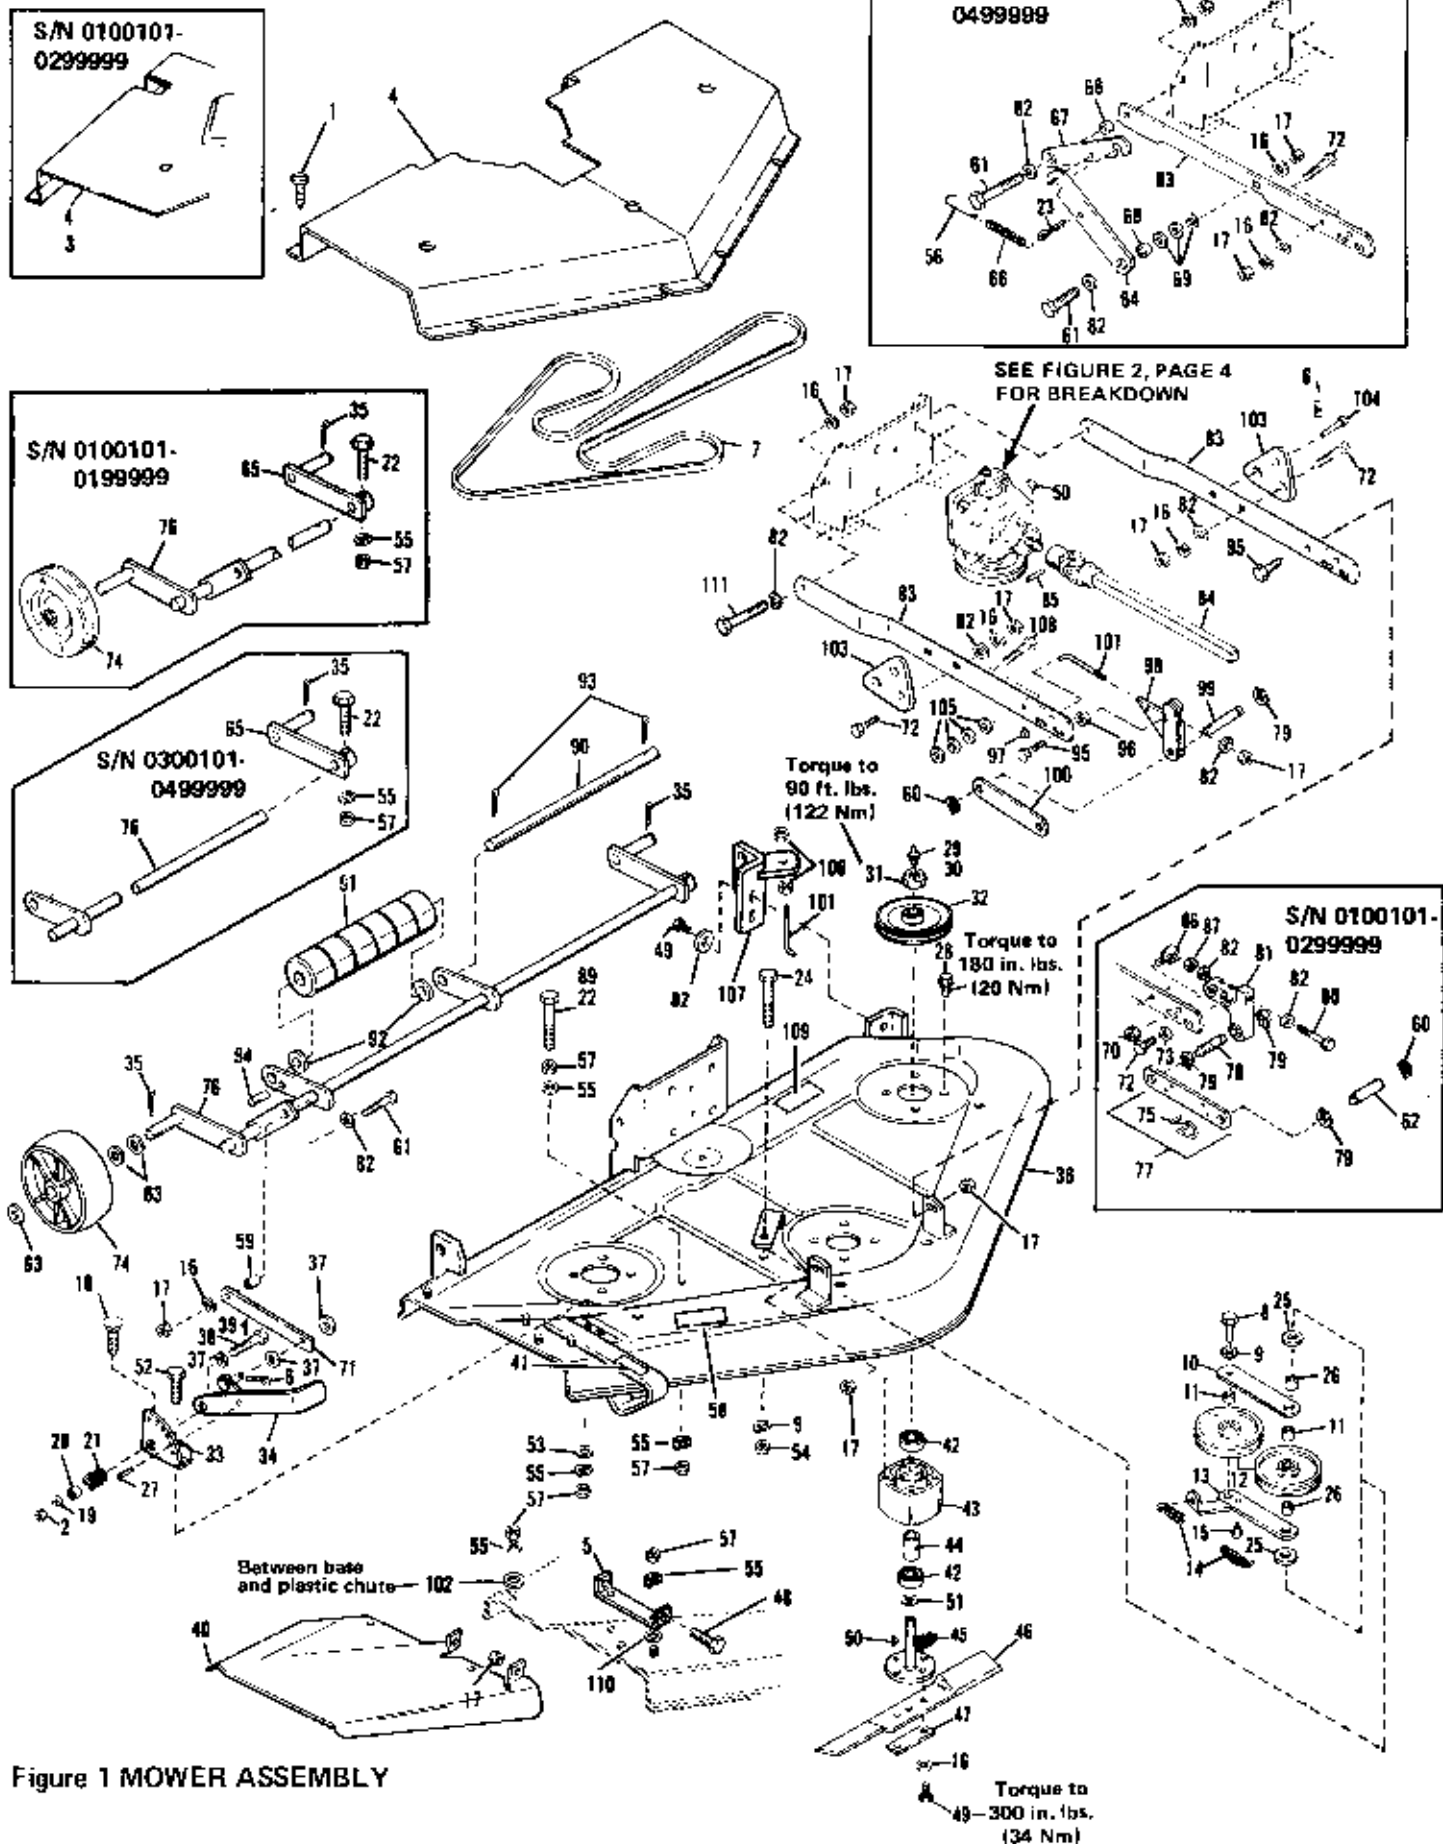

BOLENS 48 INCH MOWER ATTACHMENT

REF. NO.	PART NO.	DESCRIPTION	NO. REQ'D.	REF. NO.	PART NO.	DESCRIPTION	NO. REQ'D.
1	1185750	Self Driving Screw, 10-24 x 5/8.	8	58	1736773	Decal, Mower (1) thru (5)	1
2	1185496	Lock Nut, 1/2-13	1		1745193	Decal (Warning) (6)	1
3	1738355	Belt Cover, LH (1)(2)	1	59	1738160	Spacer	1
	1742483	Belt Cover, LH (3)(4)(5)(6)	1	60	1719672	Klik Pin	4
4	1738354	Belt Cover, RH (1)(2)	1	61	1100047	Capscrew, 3/8-16 x 1-1/2	1
	1742482	Belt Cover, RH (3)(4)(5)(6)	1	62	1734935	Pivot Pin (1)(2)	2
5	1728005	Hinge Bracket	1	63	1107386	Flat Washer, 5/8	6
6	1723478	Spring Clip	3	64	1737587	Lift Link (1)(2)(3)(4)	2
7	1724943	V-Belt (137")	1	65	1738380	Axle Link Ass'y (1)(2)	1
8	1724928	Capscrew, Hex Hd	1		1741145	Axle Link Ass'y (3)(4)	2
9	1100245	Lockwasher, 1/2	2	66	1724582	Extension Spring (1)(2)(3)(4)	2
10	1724926	Idler Arm	1	67	1739310	Lift Link (1)(2)(3)(4)	2
11	1724927	Spacer	2	68	1724917	Spacer (1)(2)(3)(4)	4
12	1724925	Idler Pulley	2	69	1100256	Flat Washer, 3/8 (1)(2)(3)(4)	6
13	1724923	Idler Arm	1	70	1110150	Locknut, 3/8-16 (1)(2)	2
14	1724822	Extension Spring	1	71	1738369	Link, Connecting	1
15	1724924	Wear Button	1	72	1100043	Capscrew, 3/8-16 x 1-1/4	6
16	1100243	Lockwasher, 3/8	15	73	1185715	Shakeproof Washer (Pyramid) 3/8 (1)(2)	4
17	1733398	Lock Nut, 3/8-16	11	74	1719381	Wheel & Tire Ass'y (1)(2)	2
18	1186088	Carriage Bolt, 5/16-18 x 3/4	1		1740569	Gage Wheel (3)(4)	2
19	1107385	Flat Washer, 1/2	1	75	1724936	Retaining Spring (1)(2)	4
20	1715387	Spacer	1	76	1738377	Pivot Shaft Ass'y (1)(2)	1
21	1716583	Spring	1		1742787	Pivot Shaft Ass'y (3)(4)	1
22	1100779	Hex Screw, 5/16-18 x 1-3/4 (1)	2		1744294	Pivot Shaft Ass'y (5)(6)	1
23	1185584	Cotter Pin 3/16 x 3/4 (1)(2)(3)(4)	2	77	1724938	Drag Link Ass'y Incl. Ref. No. 75 (1)(2)	2
24	1100080	Capscrew 1/2-13 x 2-3/4	1	78	1724936	Pivot Pin (1)(2)	2
25	1724929	Thrust Washer	2	79	1185668	External Retaining Ring	6
26	1724931	Bearing Sleeve	2	80	1724801	Capscrew, 3/8-24 x 2-3/4 (1)(2)	2
27	1733103	Drive Pin, 5/16 x 3/4	1	81	1724915	Adjusting Hitch (1)(2)	2
28	1724491	Flange Screw, 5/16-18 x 3/4	12	82	1107383	Flat Washer, 3/8	9
29	1185976	Grease Fitting	2	83	1738351	Mower Hanger (1)(2)(3)(4)	2
30	1731503	Grease Fitting, 45° (Center shaft only)	1		1744244	Mower Hanger (5)(6)	2
31	1185093	Locknut, 3/4-16	3	84	1738365	Drive Ass'y	1
32	1727555	Blade Sheave	3	85	1185376	Roll Pin, 3/16 x 1 1/2	1
33	1724843	Quadrant	1	86	1724933	Trunnion (1)(2)	2
34	1731550	Handle Ass'y	1	87	1186245	Nut, 3/8-24 (1)(2)	2
35	1100350	Cotter Pin, 1/8 x 1	2	88	1713233	Flat Washer, Spec. 5/16 (2)(3)(4)(5)	2
36	1738361	Mower Base Ass'y (1)(2)	1	89	1100808	Hex Screw 5/16-18 x 1-1/4 (2)(3)(4)(5)	1
	1742813	Mower Base Ass'y (3)(4)	1	90	1738111	Roller Axle (2)(3)(4)(5)	1
	1744456	Mower Base Ass'y (5)(6)	1	91	1729035	Roller (2)(3)(4)(5)	6
37	1890234	Flat Washer, 1/2	3		1747107	Roller (6)	3
38	1731547	Special Screw	1	92	1185830	Spec. Washer (2)(3)(4)(5)	2
39	1185256	Roll Pin, 3/16 x 7/8	1	93	1100351	Cotter Pin, 1/8 x 1-1/4 (2)(3)(4)(5)	2
40	1736817	Discharge Chute (1)(2)(3)	1	94	1177625	Drive Pin, 1/8x3/4 (2)(3)(4)(5)	1
	1742786	Discharge Chute (4)(5)(6)	1	95	1188347	Flange Lockscrew 3/8-16 x 1 (3)(4)(5)(6)	5
41	1728037	Decal, Cutting Line	1	96	1186246	Jam Nut 7/16-20 (3)(4)(5)(6)	2
42	1185828	Ball Bearing	6	97	1710146	Push Nut (3)(4)(5)(6)	2
43	1724029	Spindle Housing	3	98	1742331	Adjusting Plate (3)(4)(5)(6)	2
44	1724033	Spacer	3	99	1742433	Hitch Pin (3)(4)(5)(6)	4
45	1738890	Shaft Assembly (1)(2)(3)	3	100	1742440	Drag Link (3)(4)(5)(6)	7
	1742625	Shaft Assembly (4)(5)(6)	3	101	1742328	Hook (3)(4)(5)(6)	2
46	1738571	Blade	3	102	1713233	Flat Washer 5/16	2
47	1724051	Plate	3	103	1744245	Lift Bracket (5)(6)	2
48	1100913	Hex Screw, 3/8-16 x 7/8	2	104	1724639	Clevis Pin (5)(6)	2
49	1100009	Capscrew, 3/8-24 x 1	6	105	1891733	Flat Washer (5)(6)	4
50	1104436	Woodruff Key, 3/16 x 3/4	4	106	1186259	Jam Nut 3/8-16 (5)(6)	2
51	1740627	Flat Washer, Special	3	107	1744300	Shaft Support Ass'y (5)(6)	1
52	1100044	Hex Capscrew, 5/16-18 x 3/4	1	108	1186349	Hex Screw 3/8-16 x 1-1/2 (5)(6)	1
53	1100255	Flat Washer, 5/16	2	109	1740228	Belt Drive Decal (6)	1
54	1734514	Lock Nut, 1/2-13	1	110	1107382	Flat Washer 3/8 (6)	2
55	1100242	Lockwasher, 5/16	9	111	1100043	Hex Screw 3/8-16 x 1-1/4	4
56	1737203	Hook (1)(2)(3)(4)	2	NI	1738796	Dark Green Spray Paint, 13 oz.	
57	1732499	Top Locknut, 5/16-18	9