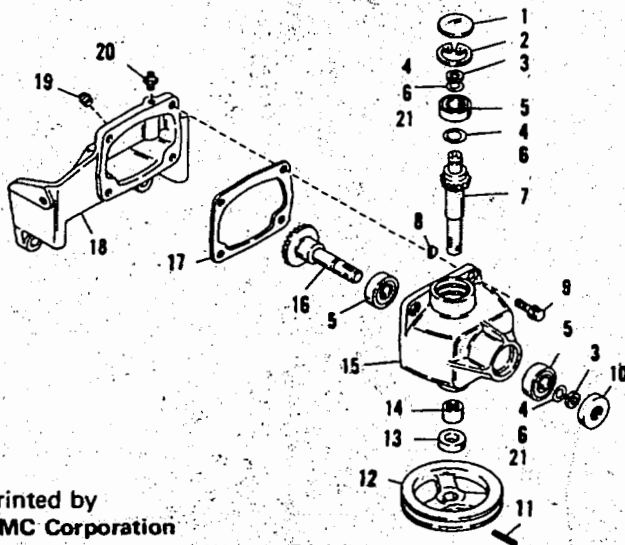

REF. NO.	PART NO.	DESCRIPTION	NO. REQ'D.
1	1711380	Expansion Plug	1
2	1118730	Retaining Ring	1
3	1185649	Retaining Ring	2
4	1728832	Shim Washer	As Req'd.
5	1724813	Ball Bearing	3
6	1728833	Shim	As Req'd.
7	1724905	Output Shaft	1
8	1104436	Woodruff Key, 3/16 x 3/4	1
9	1723773	Ferry Head Screw, 5/16-18 x 7/8	4
10	1723758	Oil Seal	1
11	1703822	Drive Pin, 1/4 x 1-1/2	1
12	1724908	Drive Sheave	1
13	1185296	Oil Seal	1
14	1185280	Needle Bearing	1
15	1723754	Gear Case	1
16	1724906	Bevel Gear, 26T	1
17	1723771	Gear Case Gasket	1
18	1724910	Gear Case Support	1
19	1105678	Square Plug, 3/8 NPT	1
20	1721442	Pressure Relief Valve	1
21	1718699	Shim	As Req'd.
NI	1723456	EP90 Gear Lube	

Printed by
FMC Corporation
Outdoor Power Equipment Division
Port Washington, Wisconsin 53074