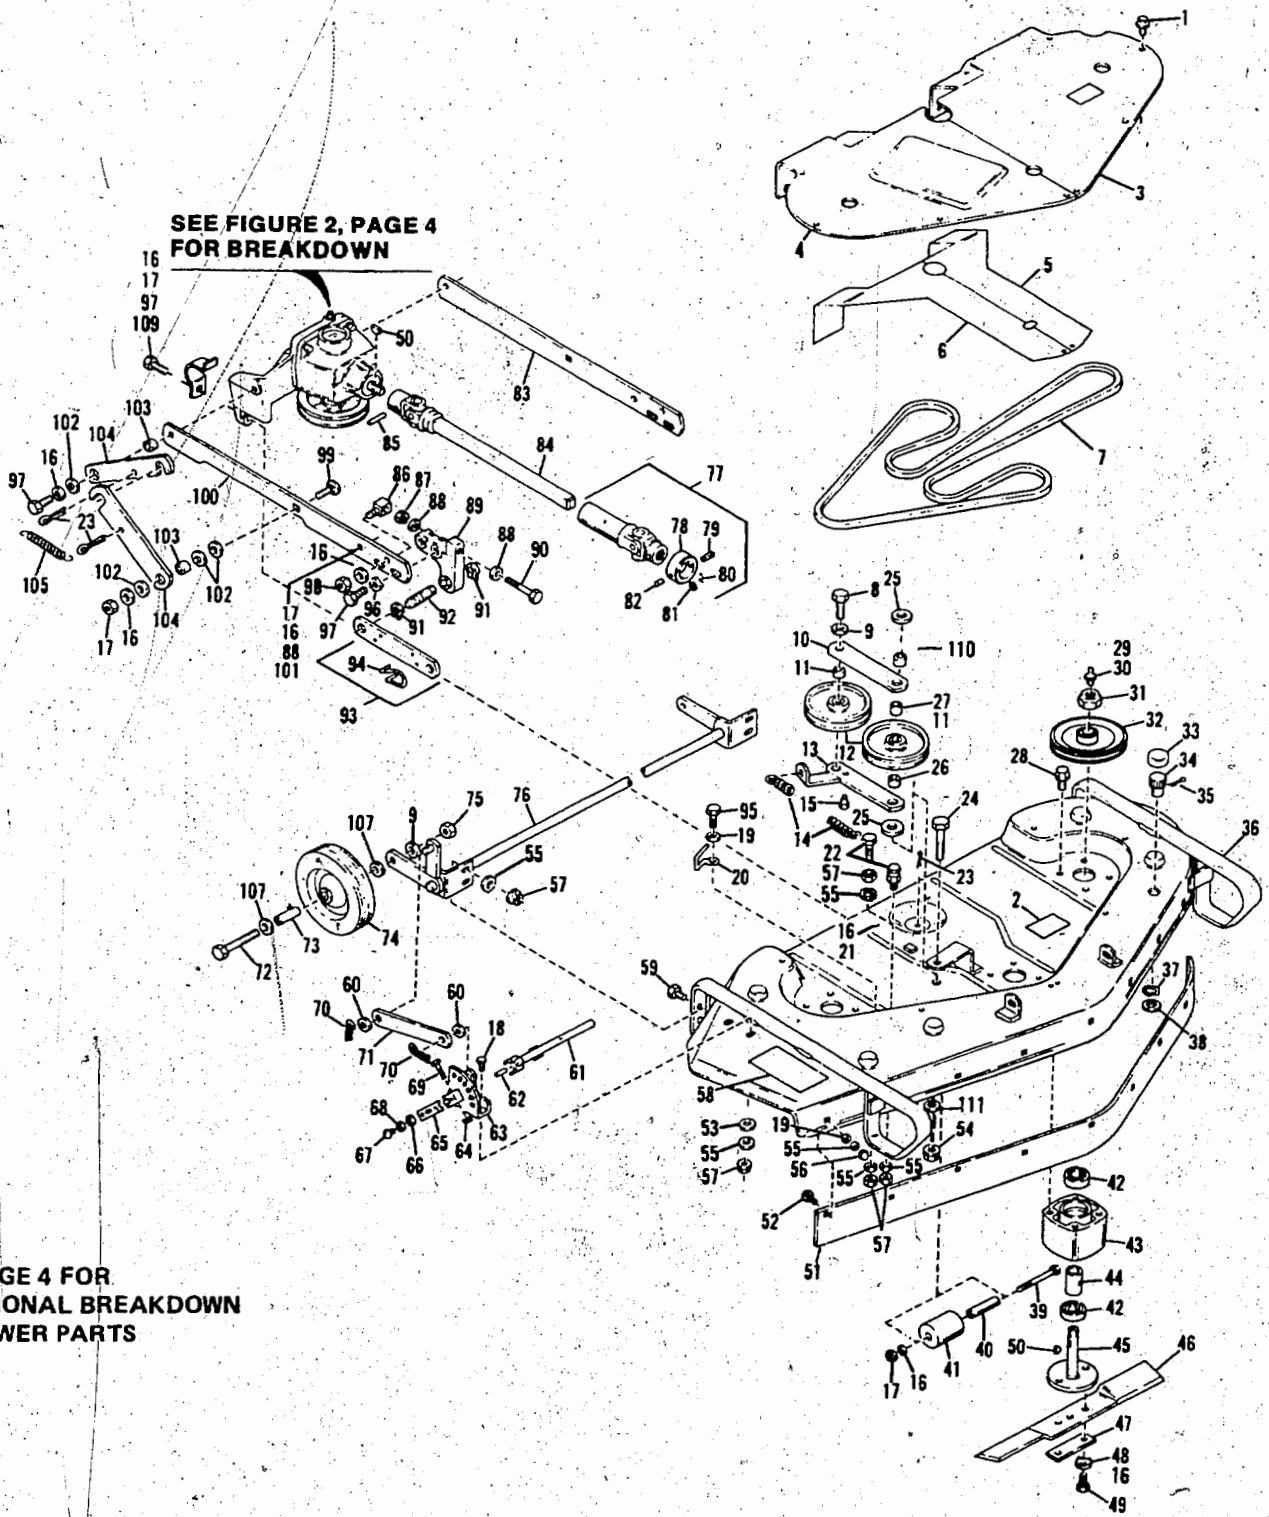

BOLENS 48 INCH MOWER ATTACHMENT

Figure 1 PARTIAL ASSEMBLY

E7

REF. NO.	PART NO.	DESCRIPTION	NO. REQ'D.	REF. NO.	PART NO.	DESCRIPTION	NO. REQ'D.
1	1724492	Flange Screw, 1/4 x 1/2	12	55	• 1100242	Lockwasher, 5/16	16
2	1724840	Belt Drive Decal (1)(2)(3)(4)	1	56	1109939	Acorn Nut, 5/16-18	9
3	1724945	Left Hand Belt Cover	1	57	1732499	Top Locknut, 5/16-18	13
4	1724944	Right Hand Belt Cover	1	58	1724841	Decal (1)(2)	1
5	1724825	Left Hand Cover Seal	1	59	• 1100808	Capscrew, 5/16-18 x 1-1/4	4
6	1724839	Right Hand Cover Seal	1	60	• 1890234	Flat Washer, 1/2	2
7	1724943	V-Belt	1	61	1718664	Handle Assembly (1)(2)(3)(4)	1
8	• 1724928	Capscrew, 1/2-20 x 1-5/8	1	62	1891696	Roll Pin, 5/16 x 1-1/2 (1)(2)(3)(4)	1
9	• 1100245	Lockwasher, 1/2	3	63	1724844	Quadrant Assy. (1)(2)(3)(4)	1
10	1724926	Idler Arm	1	64	• 1186257	Locknut, 1/4-20 (1)(2)(3)(4)	1
11	1724927	Spacer	2	65	1725403	Spring (1)(2)(3)(4)	1
12	1724925	Idler Pulley	2	66	• 1103959	Flat Washer, No. 10 (1)(2)(3)(4)	2
13	1724923	Idler Arm	1	67	• 1114748	Machine Screw, 10-32 x 1-1/2 (1)(2)(3)(4)	1
14	1724822	Extension Spring	1	68	• 1100240	Lockwasher, No. 10 (1)(2)(3)(4)	1
15	1724924	Wear Button	1	69	• 1100811	Capscrew, 1/4-20 x 1-1/2 (1)(2)(3)(4)	1
16	• 1100243	Lockwasher, 3/8	18	70	1723478	Hitch Pin	2
17	• 1186231	Nut, 3/8-16	7	71	1722974	Link	1
18	• 1100044	Capscrew, 5/16-18 x 3/4	1	72	• 1100066	Capscrew, 1/2-13 x 3-1/2 (1)(2)	2
19	• 1107382	Flat Washer, 5/16	10	73	1719397	Bushing (1)(2)	2
20	1724828	Belt Guide	1	74	1719381	Wheel & Tire Assy. (1)(2)	2
21	• 1100068	Capscrew, 3/8-16 x 3/4	2	75	• 1186233	Nut, 1/2-13 (1)(2)	2
22	1715210	Spring Anchor Bolt (1)(2)(3)(4)(5)	1	76	1724803	Shaft Assy. (1)(2)	1
	1100779	Hex Screw, 5/16-18 x 1-3/4 (6)	1	††77	††1724836	Universal Joint Assy. (Incl. Ref. Nos. 78 thru 82) (1)(2)(3)	1
23	• 1100347	Cotter Pin, 1/8 x 1/2	5	78	1723781	Locking Collar (1)(2)(3)	1
24	• 1100019	Capscrew, 1/2-20 x 2-1/2 (1)(2)(3)(4)	1	79	1118922	Groove Pin, 3/16 x 1/2 (1)(2)(3)	1
	• 1100080	Capscrew, 1/2-13 x 2-3/4 (5)(6)	1	80	1723782	Return Spring (1)(2)(3)	1
25	1724929	Thrust Washer	2	81	1725334	Thrust Washer (1)(2)(3)	1
26	1724931	Bearing Sleeve	1	82	1187762	Groove Pin, 3/16 x 3/8 (1)(2)(3)	1
27	1724930	Bearing Sleeve (1)(2)	1	83	1724919	L.H. Mower Hanger	1
28	1724491	Flange Screw, 5/16-18 x 3/4	12	84	††1724837	Drive Assy.	1
29	1185976	Grease Fitting	2	85	1185376	Roll Pin, 3/16 x 1-1/2	1
30	1731504	Grease Fitting, 90° (Center shaft only)	1	86	1724933	Trunnion	2
31	• 1185093	Locknut, 3/4-16	3	87	• 1186245	Nut, 3/8-24	2
32	1727555	Blade Sheave	3	88	• 1107383	Flat Washer, 3/8	6
33	1719467	Protector Cap (1)(2)(3)(4)(5)	1	89	1724915	Adjusting Hitch	2
34	1719461	Wash Out Flange (1)(2)(3)(4)(5)	1	90	• 1724801	Capscrew, 3/8-24 x 2-3/4	2
35	• 1100352	Cotter Pin, 1/8 x 1-1/2 (1)(2)(3)(4)(5)	1	91	1185668	External Retaining Ring	4
36	1724949	Mower Base Assy. (1)	1	92	1724934	Pivot Pin	2
	1728385	Mower Base Assy. (2)	1	93	1724938	Drag Link Assy. (Incl. Ref. No. 94)	2
37	1719469	Wave Washer (1)(2)(3)(4)(5)	1	94	1724936	Retaining Spring	4
38	1703073	Thrust Washer (1)(2)(3)(4)(5)	1	95	• 1100045	Capscrew, 5/16-18 x 1 (5) (6)	1
39	• 1186411	Capscrew, 3/8-16 x 6 (1)(2)(3)(4)	1	96	1185715	Shakeproof Washer (Pyramid) 3/8	4
40	1720578	Spacer (1)(2)(3)(4)	1	97	• 1100043	Capscrew, 3/8-16 x 1-1/4	8
41	1720577	Roller (1)(2)(3)(4)	1	98	• 1110150	Locknut, 3/8-16	2
42	1185828	Ball Bearing	6	99	• 1186131	Carriage Bolt, 3/8-16 x 1-1/2	2
43	1724029	Spindle Housing	3	100	1724918	R.H. Mower Hanger	1
44	1724033	Spacer	3	101	• 1100046	Capscrew, 3/8-16 x 1	2
45	1724942	Shaft Assembly	3	102	• 1100256	Flat Washer, 3/8	8
46	1726138	Blade	3	103	1724917	Spacer	4
47	1724051	Plate	3	104	1724916	Lift Link	4
48	1724034	Shakeproof Washer (Pyramid) 3/8 (1)(2)	6	105	1724827	Extension Spring	2
49	• 1100009	Capscrew, 3/8-24 x 1	6	107	• 1890234	Flat Washer (1)	4
50	1104436	Woodruff Key, 3/16 x 3/4	4		• 1107385	Flat Washer (2)	4
51	1718684	Mower Guard	1	108	1728751	Shaft Support (3)(4)(5)(6)	2
52	• 1186098	Carriage Bolt, 5/16-18 x 3/4	9	109	• 1100047	Capscrew, 3/8-16 x 1-1/2 (3)(4)(5)(6)	2
53	• 1100255	Flat Washer, 5/16 (5) (6)	3	110	1724931	Sleeve Bearing (5) (6)	1
54	1186398	Flange Nut, 1/2-20 (1)(2)(3)(4)	1	111	• 1100245	Lockwasher, 1/2 (5) (6)	1
	1734514	Flange Nut, 1/2-13 (5) (6)	1	NI	1735222	Black Spray Paint	