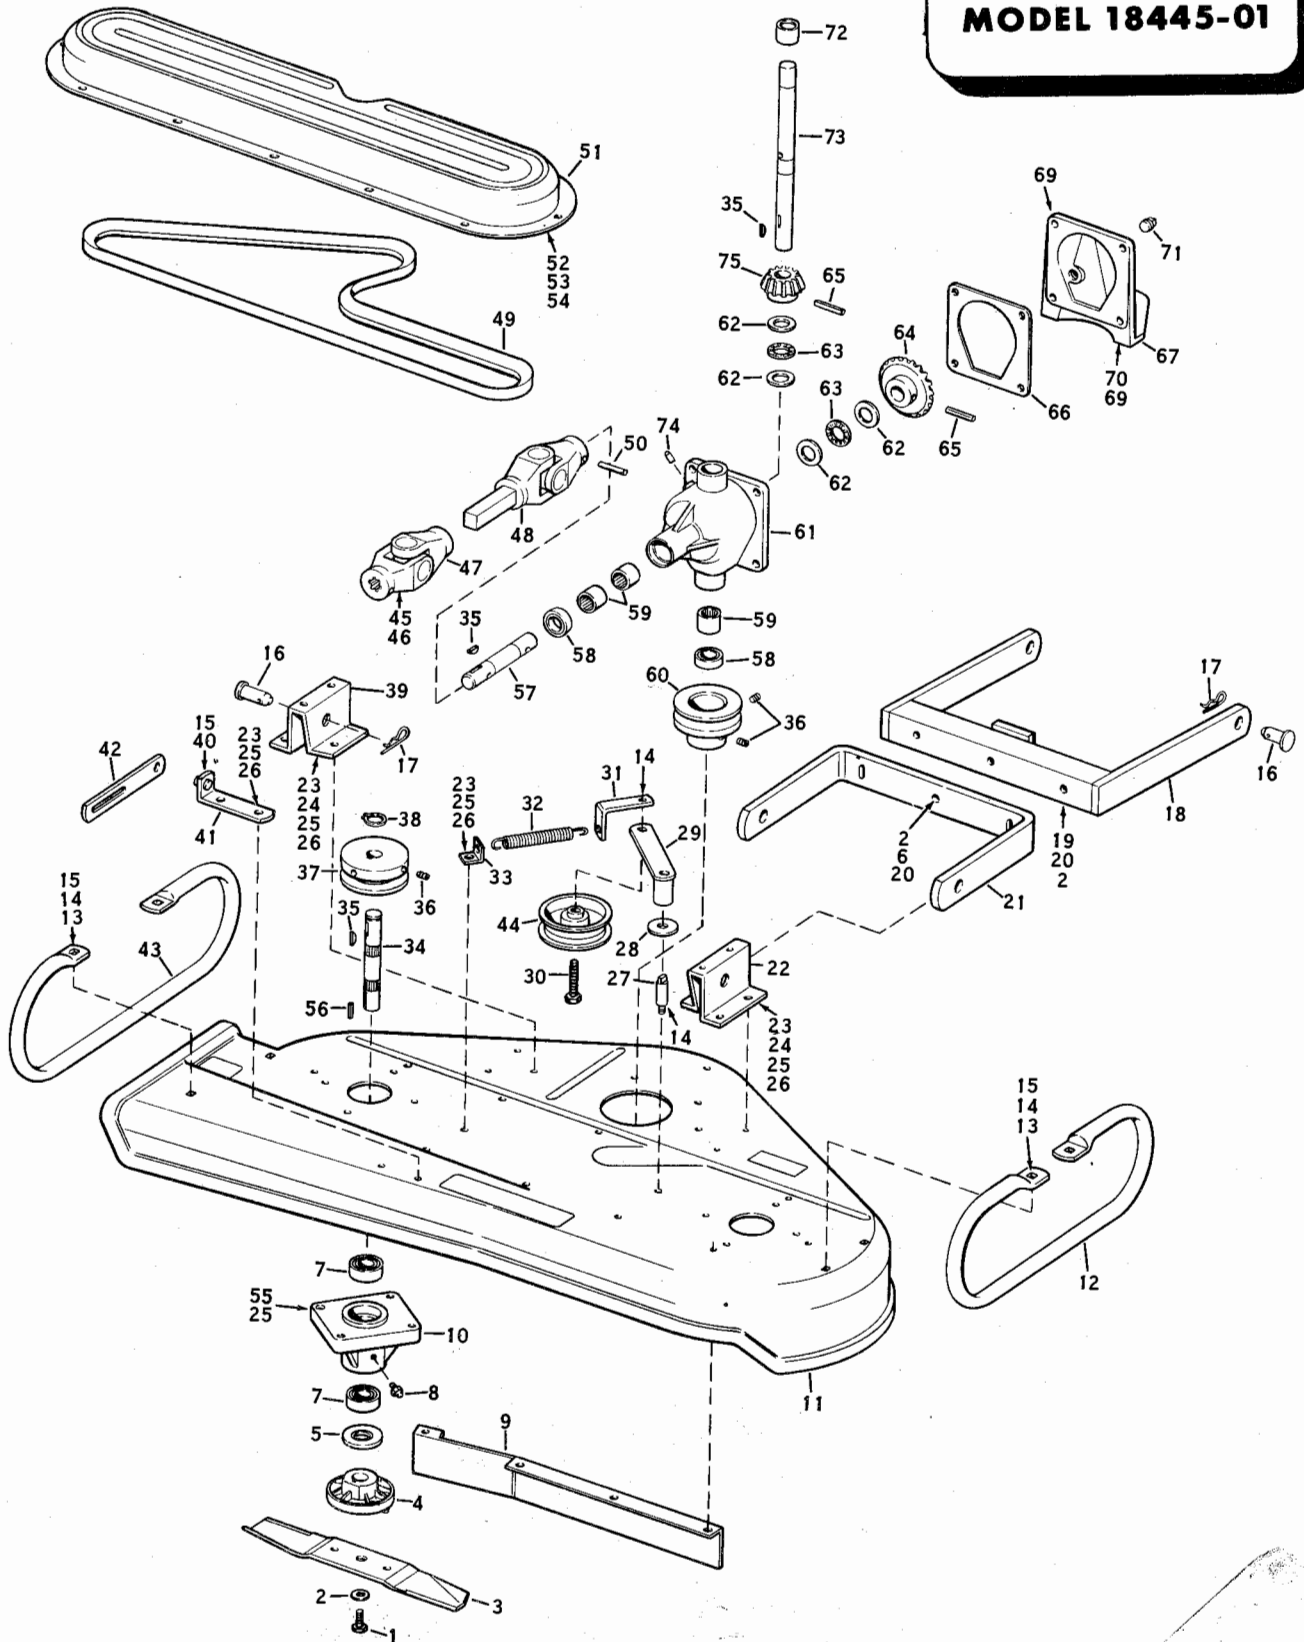

ILLUSTRATED PARTS LIST

BOLENS

ROTARY MOWER

MODEL 18445-01

ROTARY MOWER MODEL 18445-01

Ref. No.	Part No.	Description	No. Req'd.
1	1111709	Capscrew 3/8-24 x 7/8	3
2	1100243	Lockwasher 3/8	6
3	1713692	Cutting Blade	3
4	1711879	Drive Hub	3
5	1712566	Slinger	2
6	1106938	Capscrew 3/8-16 x 2-3/4	1
7	1120502	Ball Bearing	4
8	1104954	Grease Fitting	2
9	1713704	Baffle	1
10	1713689	Bearing Housing	2
11	1713971	Base	1
12	1713849	Runner - L.H.	1
13	1111284	Carriage Bolt 3/8-16 x 3/4	4
14	1110108	Lock Nut 3/8-16	6
15	1107383	Flat Washer 3/8	7
16	1713553	Clevis Pin	4
17	1703011	Spring Cotter	4
18	1713698	Hitch	1
19	1106936	Capscrew 3/8-16 x 2-1/2	2
20	1103840	Hex Nut 3/8-16	3
21	1713693	Hitch Bar	1
22	1713703	Bracket - L.H.	1
23	1106872	Capscrew 5/16-18 x 5/8	9
24	1100255	Flat Washer 5/16	9
25	1100242	Lockwasher 5/16	20
26	1103839	Hex Nut 5/16-18	12
27	1713684	Stud	1
28	1704487	Flat Washer	2
29	1713701	Pulley Arm	1
30	1106930	Capscrew 3/8-16 x 1-3/4	1
31	1713685	Bracket	1
32	1701322	Spring	1
33	1713686	Bracket	1
34	1713675	Drive Shaft	2
35	1104436	Woodruff Key 3/16 x 3/4	4
36	1103470	Set Screw 5/16-18 x 1/2	4
37	1713672	Pulley	2