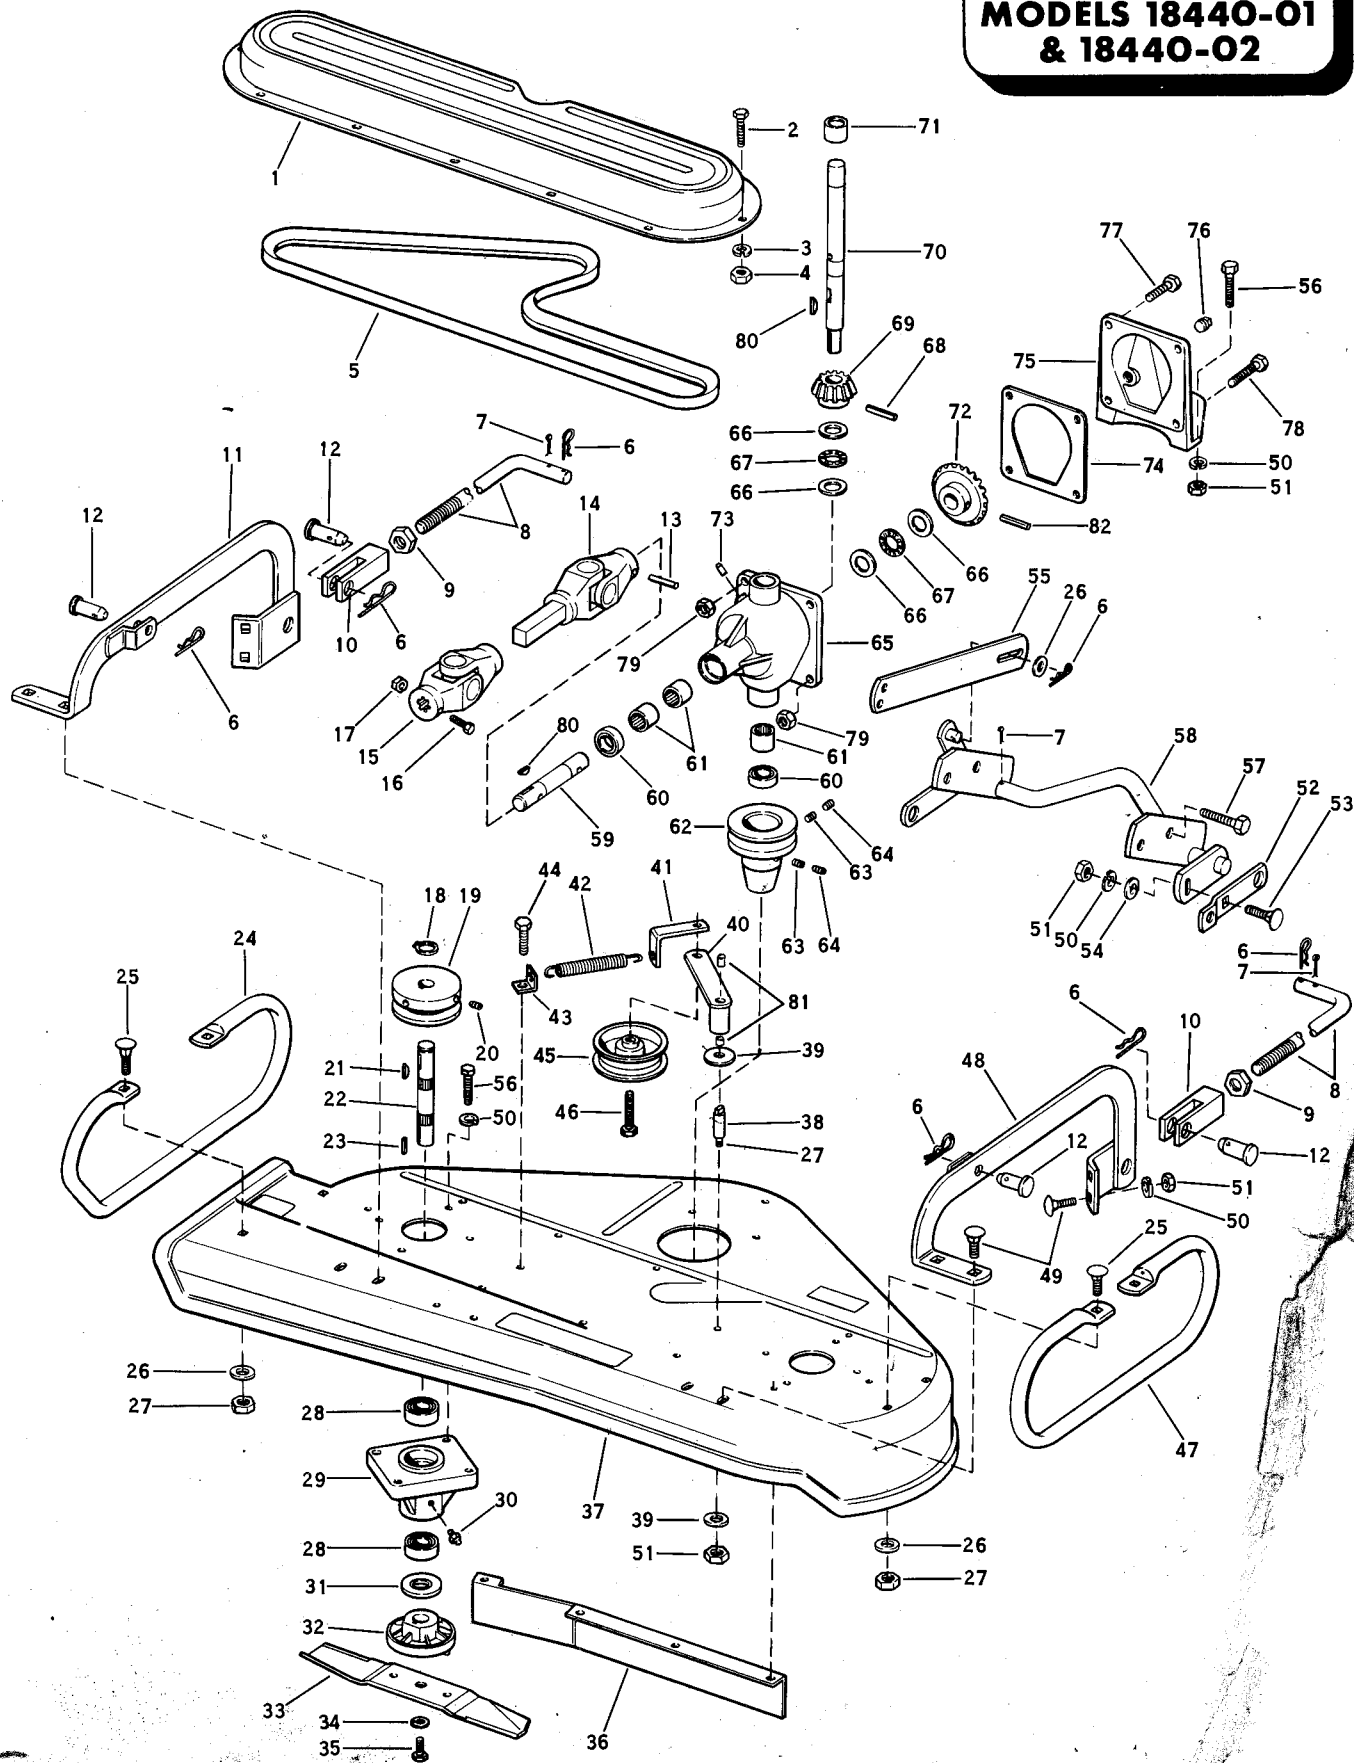

# ILLUSTRATED PARTS LIST

**BOLE**  
**CENTER MOUNTED  
ROTARY MOWER**  
**MODELS 18440-01  
& 18440-02**

Ref. No.	Part No.	Description	No. Req'd.
1	1713834	Belt Guard	1
2	1106830	Capscrew 1/4-20 x 1/2	11
3	1100241	Lockwasher 1/4	11
4	1103838	Hex Nut 1/4-20	11
5	1713853	Drive Belt - 57 3/16"	1
6	1703011	Spring Cotter	7
7	1100350	Cotter Pin 1/8 x 1	4
8	1714544	Rod	2
9	1108891	Jam Nut 5/8-11	2
10	1714573	Rod End	2
11	1714543	Bail - R.H.	1
12	1713553	Clevis Pin	4
13	1185220	Roll Pin 3/16 x 1-1/2	1
*14	1713852	Universal Joint & Shaft	1
*15	1715008	Universal Joint	1
16	1106849	Capscrew 1/4-20 x 1-3/4	1
17	1110106	Lock Nut 1/4-20	1
18	1118809	Retaining Ring	2
19	1713672	Pulley	2
20	1103470	Set Screw 5/16-18 x 1/2	4
21	1104436	Woodruff Key 3/16 x 3/4	2
22	1713675	Drive Shaft	2
23	1185188	Square Key 3/16 x 7/8	3
24	1713850	Runner - R.H.	1
25	1111284	Carriage Bolt 3/8-16 x 3/4	4
26	1107383	Flat Washer 3/8	5
27	1110108	Lock Nut 3/8-16	6
28	1120502	Ball Bearing	4
29	1713689	Bearing Housing	2
30	1110086	Grease Fitting	2
31	1712566	Slinger	2
32	1711879	Drive Hub	3
33	1715971	Cutter Blade	3
34	1100243	Lockwasher 3/8	3
35	1111709	Capscrew (Heat Treated)	3
36	1713704	Baffle	1
37	1713971	Base	1
38	1713684	Stud	1
39	1704487	Flat Washer	2
40	1713701	Idler Arm	1
41	1713685	Bracket	1
42	1701322	Spring	1
43	1713686	Bracket	1