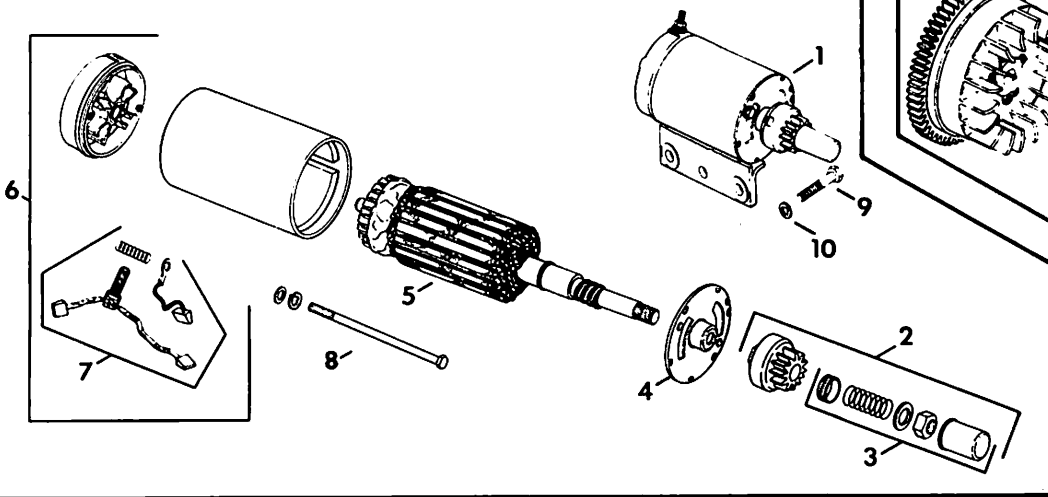

**KOHLER ENGINE PARTS LIST
MODEL K 301 S
12 H.P. ELECTRIC START
SPEC 47832**

GROUP 11

GROUP 13

GROUP 14

GROUP 17

GROUP 18

GROUP 21

GROUP 22

<u>ITEM NO.</u>	<u>KOHLER PART NO.</u>	<u>GRAVELY PART NO.</u>	<u>DESCRIPTION</u>
<u>CARBURETOR - GROUP 5</u>			
1	47 053 13	19890	Carburetor assembly
2	232555	20249	Spring, idle speed
3	232556	32486	Screw, idle speed adj.
4	200380	14769	Spring, idle fuel
5	235006	14771	Needle, idle fuel adj.
6	200383	10927	Spring, main fuel
7	235415	10937	Needle, main fuel adj.
8	25 757 03	35320	Kit, float
9	200439	38746	Gasket, bowl baffle
10	200376	10926	Pin, float hinge
11	200375	10925	Gasket, bowl
12	235448	14772	Bowl, fuel
13	47 100 06	24869	Screw, bowl retainer
14	200372	10924	Gasket, bowl ret. screw
	25 757 01	10792	Kit, carburetor repair
15	271030	10790	Gasket, carburetor
16	X-770-1	180079	Screw, sltd. hd. 5/16-18x1 (2)
17	25 155 02	14745	Connector, 90° hose
18	A-236919	14746	Bracket, choke assembly
19	235603	7331	Clip, choke

<u>ITEM NO.</u>	<u>KOHLER PART NO.</u>	<u>GRAVELY PART NO.</u>	<u>DESCRIPTION</u>
<u>REMOTE THROTTLE - GROUP 24</u>			
1	A-236896	34798	Bracket, control assy.
2	X-132-9	10835	Screw, H.C. 1/4-20x1-1/4
3	X-25-63	32685	Washer, plain 1/4
4	275690	10822	Washer, tension
5	235085	10831	Spacer
6	235084	10832	Bracket, adj. screw
7	235086	10830	Bracket, speed control
8	235278	10827	Retainer, ring (2)
9	X-132-4	180022	Screw, H.C. 1/4-20x1
10	X-25-63	32685	Washer, plain 1/4
11	275690	10822	Washer, tension
12	236752	11828	Bell crank
13	235756	11827	Rod, throttle
14	235085	10831	Spacer
15	48 755 10	10834	Kit, clamp
16	X-25-102	34226	Washer, plain 1/4
17	X-51-8	34227	Screw, R.H. 8-32x1/4
	C-237416	40297	Miniblock
	47 755 08	34228	Gasket set w/seal
	47 004 01	14766	Gasket set w/o seals