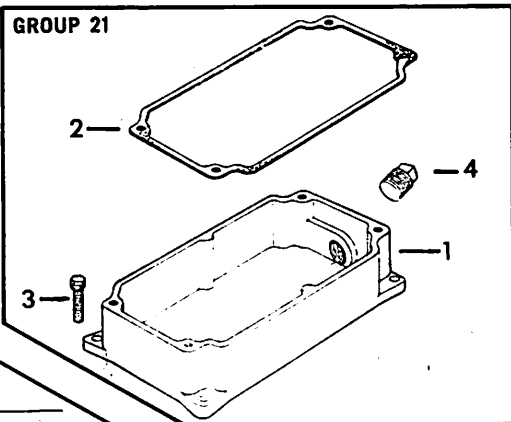

**KOHLER ENGINE PARTS LIST
MODEL K 301 S
12 H.P. ELECTRIC START
SPEC 47832**

GROUP 11

GROUP 13

GROUP 14

GROUP 17

GROUP 18

GROUP 21

GROUP 22