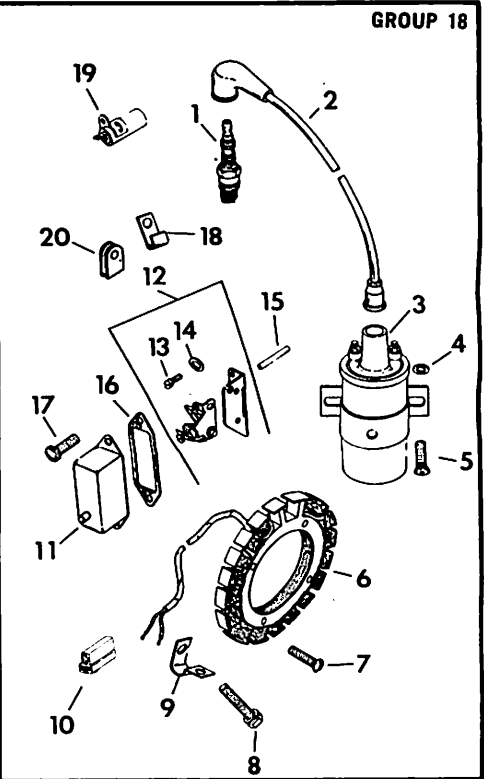

GROUP 24

GROUP 18