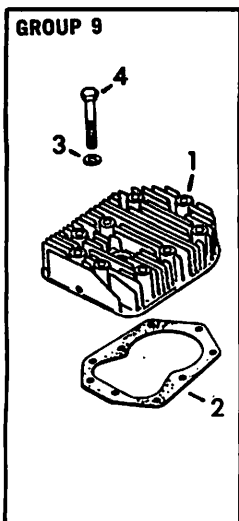

**KOHLER ENGINE PARTS LIST
MODEL K 301 S
12 H.P. ELECTRIC START
SPEC 47832**

GROUP 11

GROUP 13

GROUP 14

GROUP 17

GROUP 18

GROUP 21

GROUP 22

<u>ITEM NO.</u>	<u>KOHLER PART NO.</u>	<u>GRAVELY PART NO.</u>	<u>DESCRIPTION</u>
<u>CARBURETOR - GROUP 5</u>			
1	47 053 13	19890	Carburetor assembly
2	232555	20249	Spring, idle speed
3	232556	32486	Screw, idle speed adj.
4	200380	14769	Spring, idle fuel
5	235006	14771	Needle, idle fuel adj.
6	200383	10927	Spring, main fuel
7	235415	10937	Needle, main fuel adj.
8	25 757 03	35320	Kit, float
9	200439	38746	Gasket, bowl baffle
10	200376	10926	Pin, float hinge
11	200375	10925	Gasket, bowl
12	235448	14772	Bowl, fuel
13	47 100 06	24869	Screw, bowl retainer
14	200372	10924	Gasket, bowl ret. screw
	25 757 01	10792	Kit, carburetor repair
15	271030	10790	Gasket, carburetor
16	X-770-1	180079	Screw, sltd. hd. 5/16-18x1 (2)
17	25 155 02	14745	Connector, 90° hose
18	A-236919	14746	Bracket, choke assembly
19	235603	7331	Clip, choke

CRANKCASE - GROUP 7

1	C-237416	34753	Block, cylinder assy. (USE: Miniblock)
2	230170	12150	Insert, exhaust
3	230265	12362	Insert, intake valve seat
4	235007-S	11646	Guide, valve (2)
5	234866	11647	Bearing
6	47 139 01	34748	Plug pipe hex. ctsk. 3/4 NPTF
7	235070	10796	Gasket, brg. plate .010 (A.R.)
8	235757	14747	Gasket, bearing plate
9	45 156 02	34424	Plate, bearing
10	47 032 06	10800	Seal, front oil
11	X-159-2	180122	Screw, H.C. 3/8-16x1 (4)
12	235376	10794	Bearing, ball (2)
13	X-132-6	180016	Screw, H.C. 1/4-20x1/2 (4)
14	235026	10797	Cover, camshaft
15	235025	10798	Gasket, camshaft cover
16	235125-S	11648	Shaft, governor
17	X-230-11	10948	Plug, expansion
18	47 032 07	10799	Seal, rear oil (2)
19	236559	14794	Shaft (2)