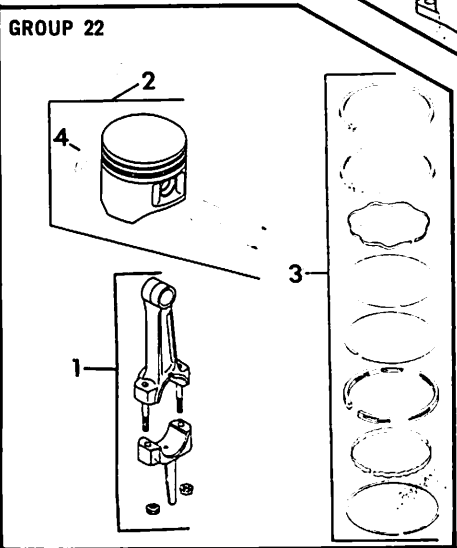

GROUP 24

<u>ITEM NO.</u>	<u>KOHLER PART NO.</u>	<u>GRAVELY PART NO.</u>	<u>DESCRIPTION</u>
<u>AIR INTAKE - GROUP 1</u>			
1	A-235100	19575	Cleaner, air assembly
2	X-276-7	10413	Wing nut
3	235102	10901	Cover, air cleaner
4	235116	10900	Element
5	235101	10949	Base, air cleaner
	25 113 01	40292	Decal, air cleaner/maintenance
6	X-167-2	132100	Screw, H.C. 10-32x3/8 (3)
7	275341	10760	Gasket, air horn
8	237421	19332	Precleaner, element

<u>ITEM NO.</u>	<u>KOHLER PART NO.</u>	<u>GRAVELY PART NO.</u>	<u>DESCRIPTION</u>
<u>CARBURETOR - GROUP 5</u>			
1	47 053 13	19890	Carburetor assembly
2	232555	20249	Spring, idle speed
3	232556	32486	Screw, idle speed adj.
4	200380	14769	Spring, idle fuel
5	235006	14771	Needle, idle fuel adj.
6	200383	10927	Spring, main fuel
7	235415	10937	Needle, main fuel adj.
8	25 757 03	35320	Kit, float
9	200439	38746	Gasket, bowl baffle
10	200376	10926	Pin, float hinge
11	200375	10925	Gasket, bowl
12	235448	14772	Bowl, fuel
13	47 100 06	24869	Screw, bowl retainer
14	200372	10924	Gasket, bowl ret. screw
	25 757 01	10792	Kit, carburetor repair
15	271030	10790	Gasket, carburetor
16	X-770-1	180079	Screw, sltd. hd. 5/16-18x1 (2)
17	25 155 02	14745	Connector, 90° hose
18	A-236919	14746	Bracket, choke assembly
19	235603	7331	Clip, choke