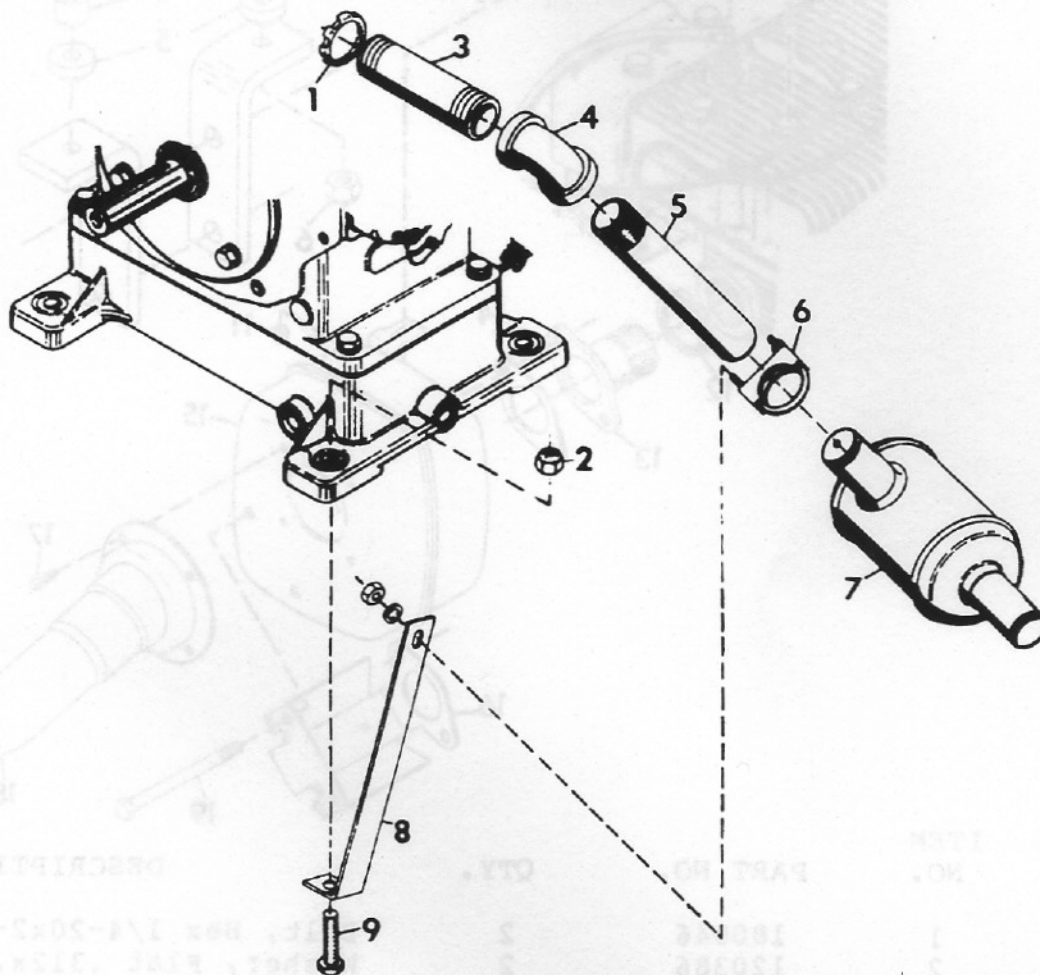

BRIGGS AND STRATTON MUFFLER KIT

REMOVE EXHAUST SYSTEM
(SEE BELOW)

ITEM NO.	PART NO.	QTY.	DESCRIPTION
1	10866	1	Nut, Conduit 1" Pipe
2	456004	1	Nut, Lock 3/8-16
3	20579	1	Nipple, Pipe 1x6
4	127793	1	Pipe, 1" Elbow
5	20580	1	Nipple, Pipe 1x8.4 Special
6	14728	1	Clamp, Muffler
7	18543	1	Muffler, Exhaust
8	20581	1	Support, Exhaust
9	180124	1	Bolt, Hex 3/8-16x1.25

REPLACE EXHAUST SYSTEM
WITH THESE PARTS

ITEM NO.	PART NO.	QTY.	DESCRIPTION
1	180046	2	Bolt, Hex 1/4-20x2-1/4
2	120386	2	Washer, Flat .312x.734x.065
3	34723	4	Bushing, .259x.375x.25
4	24357	2	Bumper, Seat
5	12117	2	Pivot, Hood
6	419454	2	Nut, Lock 1/4-20
7	120376	1	Nut, Hex 5/16-18
8	120393	1	Washer, Flat .344x.688x.065
9	180020	1	Bolt, Hex 1/4-20x.750
10	40830	1	Bracket, Muffler
11	424215	1	Nut, Lock 1/4-20
12	10866	1	Nut, Conduit 1" Pipe
13	40763	1	Weldment, Muffler Adapter
14	40766	1	Gasket
15	40765	1	Muffler
16	40764	1	Shield, Muffler
17	40762	4	Screw, Tapping
18	40831	1	Weldment, Muffler Deflector
19	40767	2	Bolt, Hex Shoulder
NS	40834	1	Stud, Muffler Bracket