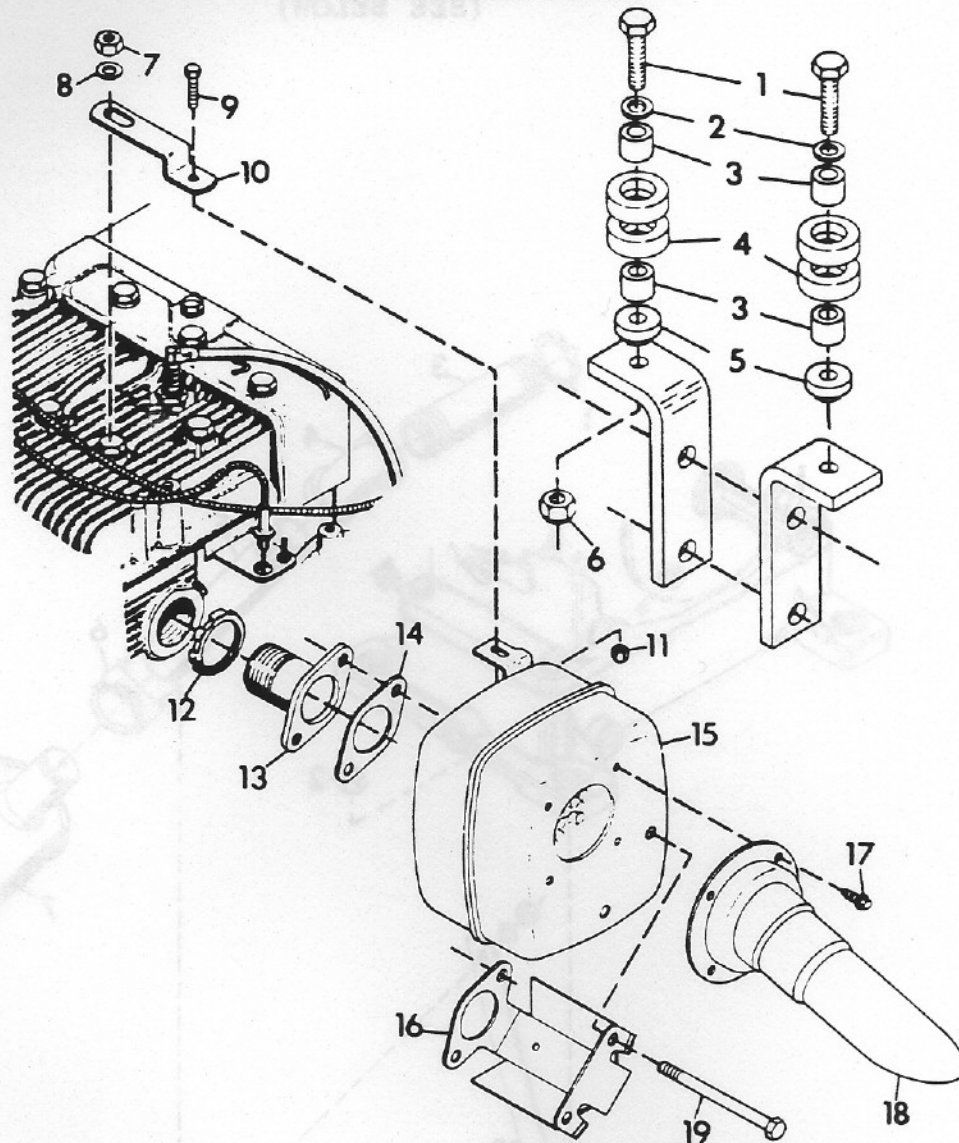

BRIGGS AND STRATTON MUFFLER KIT

REMOVE EXHAUST SYSTEM
(SEE BELOW)

ITEM NO.	PART NO.	QTY.	DESCRIPTION
1	10866	1	Nut, Conduit 1" Pipe
2	456004	1	Nut, Lock 3/8-16
3	20579	1	Nipple, Pipe 1x6
4	127793	1	Pipe, 1" Elbow
5	20580	1	Nipple, Pipe 1x8.4 Special
6	14728	1	Clamp, Muffler
7	18543	1	Muffler, Exhaust
8	20581	1	Support, Exhaust
9	180124	1	Bolt, Hex 3/8-16x1.25

REPLACE EXHAUST SYSTEM
WITH THESE PARTS

ITEM NO.	PART NO.	QTY.	DESCRIPTION
1	180046	2	Bolt, Hex 1/4-20x2-1/4
2	120386	2	Washer, Flat .312x.734x.065
3	34723	4	Bushing, .259x.375x.25
4	24357	2	Bumper, Seat
5	12117	2	Pivot, Hood
6	419454	2	Nut, Lock 1/4-20
7	120376	1	Nut, Hex 5/16-18
8	120393	1	Washer, Flat .344x.688x.065
9	180020	1	Bolt, Hex 1/4-20x.750
10	40830	1	Bracket, Muffler
11	424215	1	Nut, Lock 1/4-20
12	10866	1	Nut, Conduit 1" Pipe
13	40763	1	Weldment, Muffler Adapter
14	40766	1	Gasket
15	40765	1	Muffler
16	40764	1	Shield, Muffler
17	40762	4	Screw, Tapping
18	40831	1	Weldment, Muffler Deflector
19	40767	2	Bolt, Hex Shoulder
NS	40834	1	Stud, Muffler Bracket