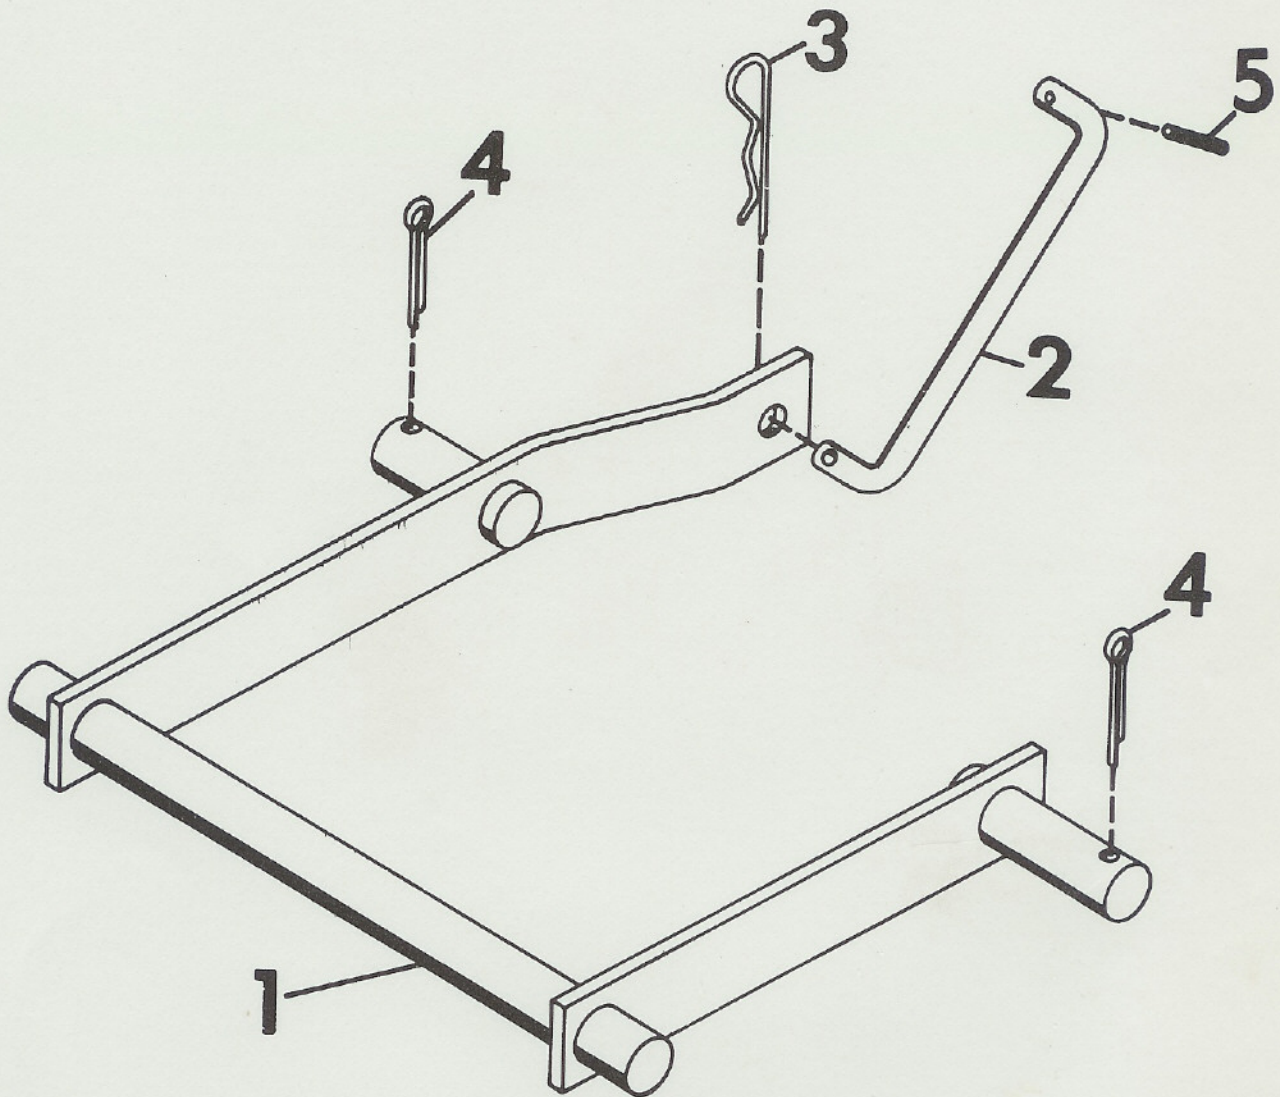

GRAVELY

CLARKE-GRAVELY CORPORATION
A Studebaker-Worthington Company

ILLUSTRATED PARTS LIST

NAME: LIFT ASSIST AUXILIARY KIT

PART NUMBER(S): 18899

Item No.	Part No.	Qty.	Description
1	18891	1	Assist Weldment
2	18895	1	Link
3	10405	1	Pin, Hair
4	120123	2	Pin, Cotter; 1/8 x 1.25
5	142485	1	Pin, Groove; .125 x .625