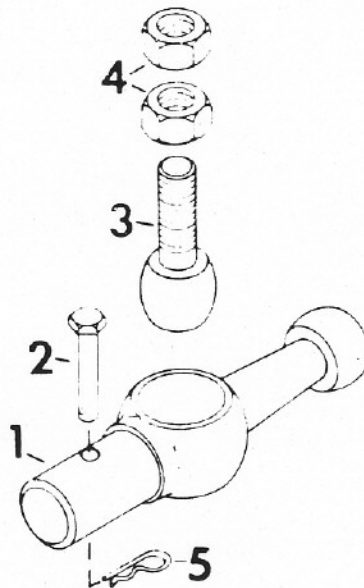

ROLLER REST KIT

Model Number 14688E1
 Effective Date 5-15-73
 Form Number 14824P1

<u>ITEM NO.</u>	<u>PART NO.</u>	<u>DESCRIPTION</u>
1	10213A1	Roller Rest
2	11685P1	Draw Bar Pin
3	12570P1	Ball Stud
4	124944	5/8 Hex. Jam Nut
5	11860P1	Hair Pin Cotter