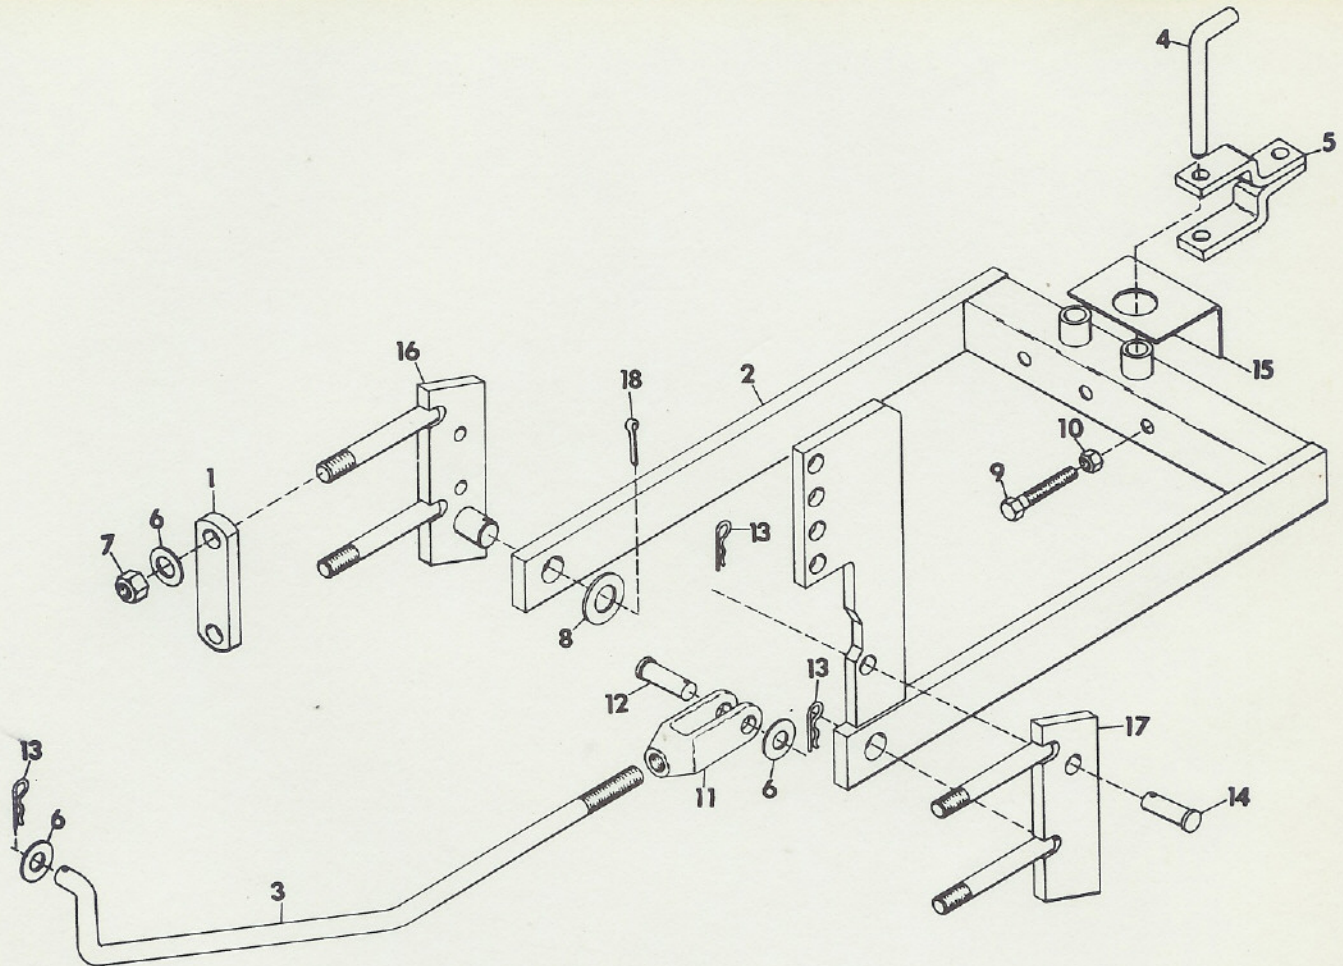

ILLUSTRATED REAR HITCH KIT PARTS LIST

Model Number 14712E1
Effective Date 10-15-71
Form Number 19343P1

ITEM NO	PART NO	DESCRIPTION
1	11870P2	Rear Axle Tie Strap
2	14706A3	Rear Hitch Weldment
3	14721P1	Clevis Rod
4	18864P1	Hitch Pin
5	18866A1	Rear Hitch Weldment
6	131016	21/32 x 1-5/16 x .095 Flat Washer
7	9418692	5/8 - 11 Reg. Washer Insert Lock Nut
8	131018	1-3/4 x 15/16 x 18/ Flat Washer
9	14718P1	Hex Head Bolt
10	451519	3/8 - 16 Hex Jam Nut
11	14719P1	Clevis
12	14720P1	Clevis Pin
13	10405P1	Hairpin Cotter
14	18285P1	Clevis Pin
15	14949P1	Pad
16	14717A2	Retaining Assembly R
17	14713A2	Retaining Assembly L
18	103408	3/16 x 1-25 Cotter Pin