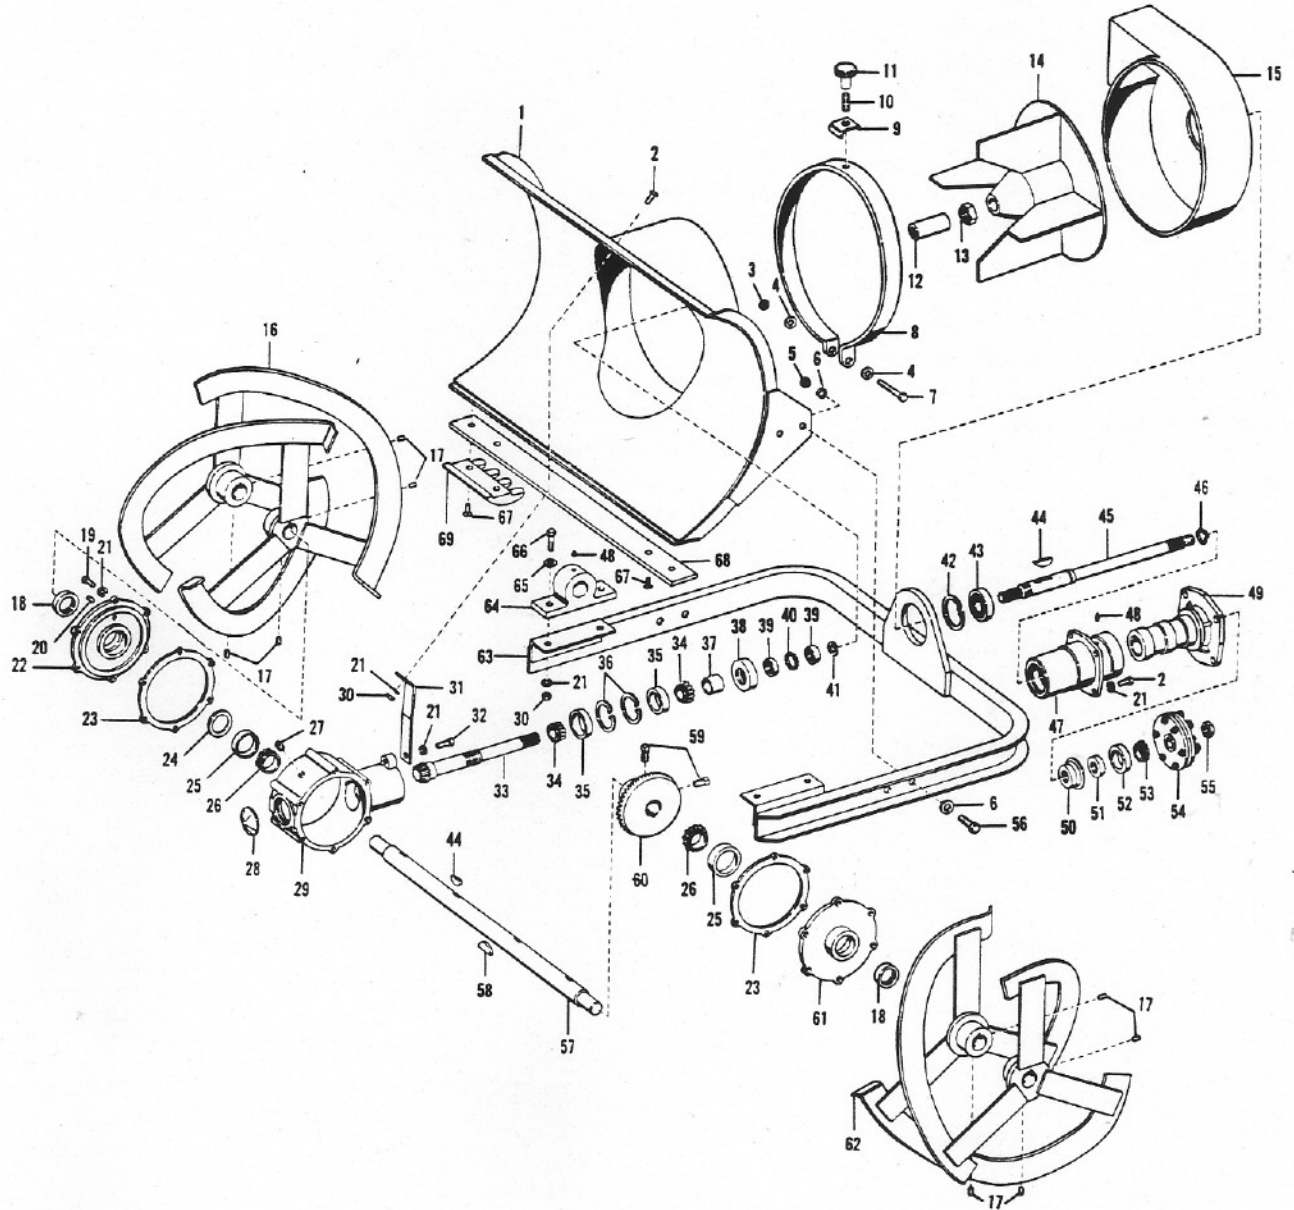

ILLUSTRATED
Parts List
PRINTED IN U. S. A.

SNOW BLOWER
Model Nr. OLD STYLE
Effective Date: July 1, 1967
Form Number: PPL-120

SNOW BLOWER-OLD STYLE

<u>Item No.</u>	<u>Part No.</u>	<u>Description</u>
1	13288-Cancelled	Blade Complet
2	180121	Screw
3	190139	Elastic Stop Nut
4	120386	Washer
5	120378	Nut
6	120384	Washer
7	13625	Screw
8	13286-Cancelled	Thrust Band
9	13223	Clamp
10	13225	Clamp Stud
11	13224*	Clamp Nut
12	13216	Coupling
13	13619	Nut
14	17301 - ~~CANCELLED~~	Fan Assembly Complete
15	13294-Cancelled	Fan Housing Complete
16	13299 - ~~CANCELLED~~	RH Reel Complete
17	Omit	Omit
18	14066	Oil Seal
19	180121	Screw
20	103877	Pipe Plug
21	138542	Washer
22	14092	Bearing Hsg. w/ Grease Plug
23	13226	Gear Housing Gaskets
24	13228	Adjusting Shims
25	13139	Bearing Cup
26	14070	Bearing Cone
27	13408	Pipe Plug
28	14098	Expansion Plug
29	13259	Gear Housing
30	120377	Nut
31	13219	Brace
32	180121	Brace Bolt
33	13271	Bevel Pinion Shaft
34	13595	Bearing Cone
35	14073*	Bearing Cup
36	14089	Retaining Ring
37	13221	Spacer
38	14067	Oil Seal
39	14095	Bearing Lock Nuts
40	14097	Bearing Nut Lock Washer
41	14087	Retaining Ring
42	12492	Retaining Ring
43	13464	Bearing
44	113782	Woodruff Key
45	13269	Fan Shaft
46	12495	Retaining Ring
47	13307	Swivel Casting