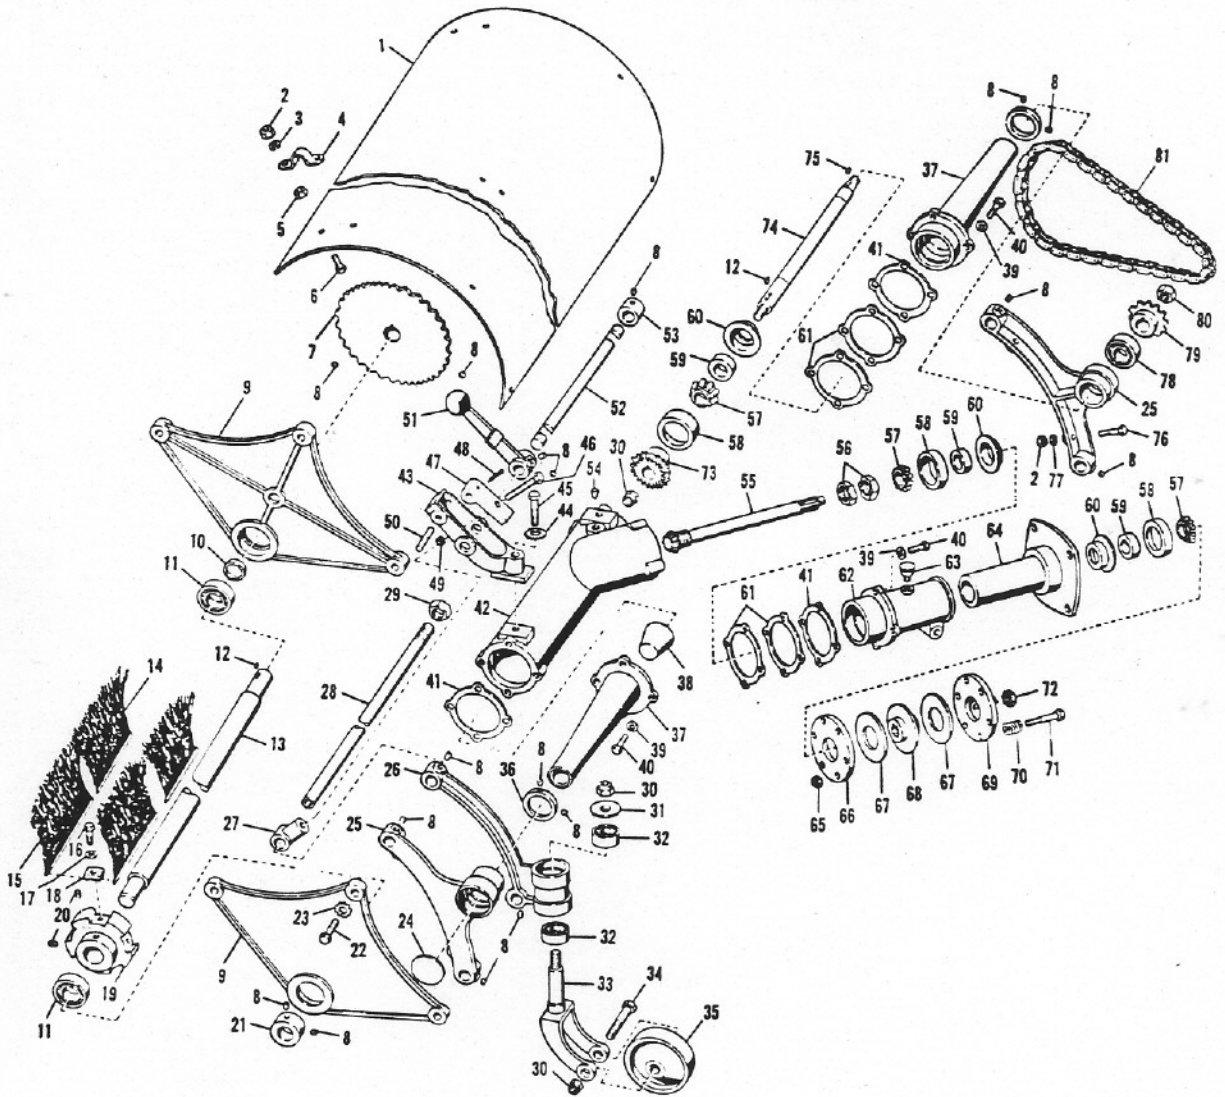

To continue its program of quality and design improvement, the manufacturer reserves the right to change specifications, designs or prices without notice and without incurring obligation.

<u>ITEM NO.</u>	<u>PART NO.</u>	<u>DESCRIPTION</u>
1	12920P1	Brush Guard
2	120375	1/4 - 20 Hex Nut
3	120423	1/4 Internal Tooth Lockwasher
4	12924P1	Guard Strap
5	120376	5/16 Hex Nut (Spacer)
6	180022	1/4 x 1 Hex Hd. Bolt